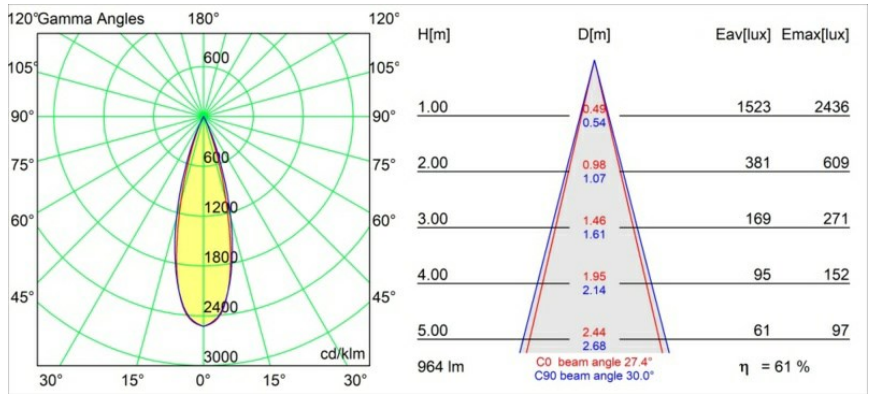

---

Livello abbagliamento	0	0
Remark	• 4000K su richiesta	

---

**TM30 & CRI diagram**

**Light distribution & beam diagram**

Diagrams

**Accessori Installazione**

**11624030** Installation Housing 140x250x100x210