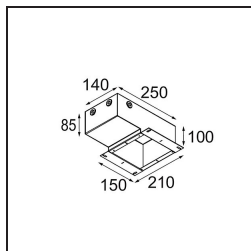

---

Livello abbagliamento	0	0
Remark	• 4000K su richiesta	

---

**TM30 & CRI diagram**

**Light distribution & beam diagram**

Diagrams

**Accessori Installazione**

**11624030** Installation Housing 140x250x100x210