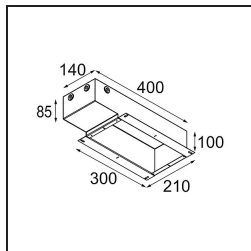

---

Livello abbagliamento	0	0
Remark	• 4000K su richiesta	

---

**TM30 & CRI diagram**

**Light distribution & beam diagram**

Diagrams

**Accessori Installazione**

**11624030** Installation Housing 140x250x100x210