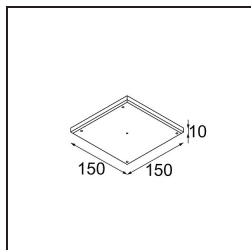

12292630 Gypsum Fibreboard 150x150