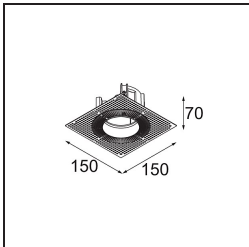

11624330 Ring Recessed 70 1x

12292430 Plaster Kit Trimless 150x150 - 70 1x