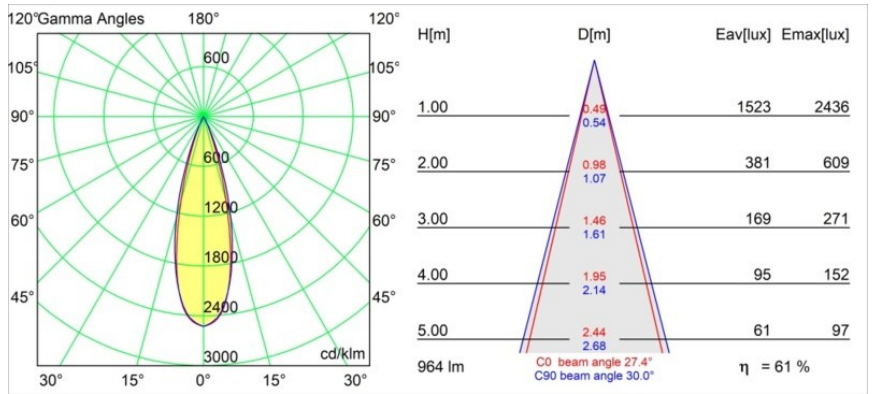

Light distribution & beam diagram