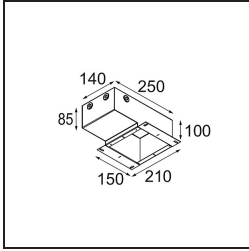

Thimble Recessed Adjustable 74 1x LED 2700K Medium DE Bronze Brushed Anodised

Specifications

| | |
|---------------------------------|----------------------------------|
| Material | 11621082 |
| Light Source Type | LED |
| LED Type | BRIDGELUX V6 HD G7 |
| LED technology | LED COB |
| CRI | Min. 90 |
| Colour Temperature | 2700K |
| Lifetime | L80B10 @50,000 Hours |
| Lamp Included | Yes |
| Number of Light Sources | 1 |
| CIE flux code | 100 100 100 100 61 |
| Binning (SDCM) | 2 |
| Light Direction | Down |
| Optic | Lens |
| Measured beam angle (°) | 30.0 |
| Input Voltage | Constant Current Driver Required |
| Electrical Class | III |
| IP Rating | 20 |
| Glow wire rating (°C) | 960 |
| Indoor/Outdoor | Indoor |
| Application | Ceiling |
| Mounting | Recessed |
| Cut-out size (mm) | ø70 |
| Mounting depth (mm) | 110.0 |
| Adjustability | H 360° V 30° |
| Distance to Lighted Object (m) | 0,1 |
| Primary Colour & Primary Finish | Bronze, Brushed Anodised |
| Gross weight (g) | 199.0 |
| Drive current (mA) | 350 500 |
| Min. forward voltage (Vf) | 14.8 15.2 |
| Max. forward voltage (Vf) | 18.0 18.6 |
| Connected load (W) | 5.7 8.5 |
| Luminous flux per lamp (lm) | 438 591 |
| Efficacy (lm/W) | 77 70 |
| Glare rating | 0 0 |

Remark

- 4000K on request
-

TM30 & CRI diagram

Light distribution & beam diagram

Diagrams

Installation Accessories

11624030 Installation Housing 140x250x100x210

12292630 Gypsum Fibreboard 150x150