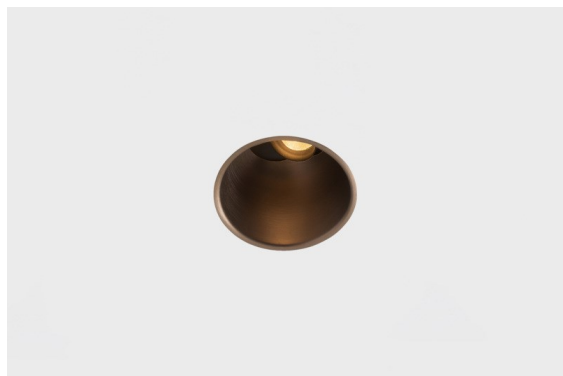

Thimble Recessed Adjustable 74 1x LED 2700K Medium DE Bronze Brushed Anodised

Specifications

| | |
|---------------------------------|----------------------------------|
| Material | 11621082 |
| Light Source Type | LED |
| LED Type | BRIDGELUX V6 HD G7 |
| LED technology | LED COB |
| CRI | Min. 90 |
| Colour Temperature | 2700K |
| Lifetime | L80B10 @50,000 Hours |
| Lamp Included | Yes |
| Number of Light Sources | 1 |
| CIE flux code | 100 100 100 100 61 |
| Binning (SDCM) | 2 |
| Light Direction | Down |
| Optic | Lens |
| Measured beam angle (°) | 30.0 |
| Input Voltage | Constant Current Driver Required |
| Electrical Class | III |
| IP Rating | 20 |
| Glow wire rating (°C) | 960 |
| Indoor/Outdoor | Indoor |
| Application | Ceiling |
| Mounting | Recessed |
| Cut-out size (mm) | ø70 |
| Mounting depth (mm) | 110.0 |
| Adjustability | H 360° V 30° |
| Distance to Lighted Object (m) | 0,1 |
| Primary Colour & Primary Finish | Bronze, Brushed Anodised |
| Gross weight (g) | 199.0 |
| Drive current (mA) | 350 500 |
| Min. forward voltage (Vf) | 14.8 15.2 |
| Max. forward voltage (Vf) | 18.0 18.6 |
| Connected load (W) | 5.7 8.5 |
| Luminous flux per lamp (lm) | 438 591 |
| Efficacy (lm/W) | 77 70 |
| Glare rating | 0 0 |

Minimalistic design, subtle curves, revealing colours, high-quality lens and LED. With its deep-recessed and glare-free light source, Thimble's clean and seamless execution makes it a quiet yet sophisticated choice for high-end residential or hospitality settings. This versatile, elegant architectural downlighter brings pure form, definition and quality light without stealing all the attention.