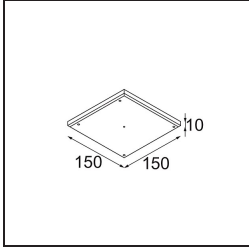

Thimble Recessed Adjustable 74 1x LED 2700K Medium DE Bronze Brushed Anodised

Specifications

| | |
|---------------------------------|----------------------------------|
| Material | 11621082 |
| Light Source Type | LED |
| LED Type | BRIDGELUX V6 HD G7 |
| LED technology | LED COB |
| CRI | Min. 90 |
| Colour Temperature | 2700K |
| Lifetime | L80B10 @50,000 Hours |
| Lamp Included | Yes |
| Number of Light Sources | 1 |
| CIE flux code | 100 100 100 100 61 |
| Binning (SDCM) | 2 |
| Light Direction | Down |
| Optic | Lens |
| Measured beam angle (°) | 30.0 |
| Input Voltage | Constant Current Driver Required |
| Electrical Class | III |
| IP Rating | 20 |
| Glow wire rating (°C) | 960 |
| Indoor/Outdoor | Indoor |
| Application | Ceiling |
| Mounting | Recessed |
| Cut-out size (mm) | ø70 |
| Mounting depth (mm) | 110.0 |
| Adjustability | H 360° V 30° |
| Distance to Lighted Object (m) | 0,1 |
| Primary Colour & Primary Finish | Bronze, Brushed Anodised |
| Gross weight (g) | 199.0 |
| Drive current (mA) | 350 500 |
| Min. forward voltage (Vf) | 14.8 15.2 |
| Max. forward voltage (Vf) | 18.0 18.6 |
| Connected load (W) | 5.7 8.5 |
| Luminous flux per lamp (lm) | 438 591 |
| Efficacy (lm/W) | 77 70 |
| Glare rating | 0 0 |

Remark

- 4000K on request
-

TM30 & CRI diagram

Light distribution & beam diagram

Diagrams

Installation Accessories

11624030 Installation Housing 140x250x100x210

12292630 Gypsum Fibreboard 150x150