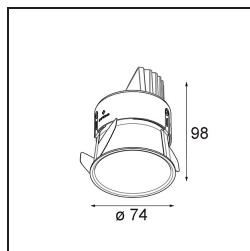

Thimble Recessed Adjustable 74 1x LED 2700K Medium DE Bronze Brushed Anodised

Specifications

| | |
|---------------------------------|----------------------------------|
| Material | 11621082 |
| Light Source Type | LED |
| LED Type | BRIDGELUX V6 HD G7 |
| LED technology | LED COB |
| CRI | Min. 90 |
| Colour Temperature | 2700K |
| Lifetime | L80B10 @50,000 Hours |
| Lamp Included | Yes |
| Number of Light Sources | 1 |
| CIE flux code | 100 100 100 100 61 |
| Binning (SDCM) | 2 |
| Light Direction | Down |
| Optic | Lens |
| Measured beam angle (°) | 30.0 |
| Input Voltage | Constant Current Driver Required |
| Electrical Class | III |
| IP Rating | 20 |
| Glow wire rating (°C) | 960 |
| Indoor/Outdoor | Indoor |
| Application | Ceiling |
| Mounting | Recessed |
| Cut-out size (mm) | ø70 |
| Mounting depth (mm) | 110.0 |
| Adjustability | H 360° V 30° |
| Distance to Lighted Object (m) | 0,1 |
| Primary Colour & Primary Finish | Bronze, Brushed Anodised |
| Gross weight (g) | 199.0 |
| Drive current (mA) | 350 500 |
| Min. forward voltage (Vf) | 14.8 15.2 |
| Max. forward voltage (Vf) | 18.0 18.6 |
| Connected load (W) | 5.7 8.5 |
| Luminous flux per lamp (lm) | 438 591 |
| Efficacy (lm/W) | 77 70 |
| Glare rating | 0 0 |