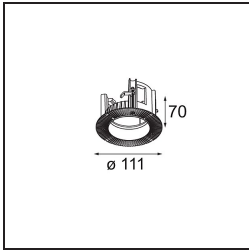

11624430 Concrete Ring 70 Standard Installation Housing

11624330 Ring Recessed 70 1x