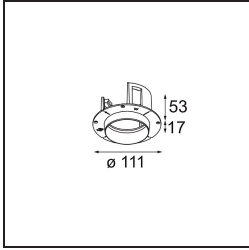

Thimble Recessed Adjustable 74 1x LED 2700K Medium DE Bronze Brushed Anodised

Specifications

| | |
|---------------------------------|----------------------------------|
| Material | 11621082 |
| Light Source Type | LED |
| LED Type | BRIDGELUX V6 HD G7 |
| LED technology | LED COB |
| CRI | Min. 90 |
| Colour Temperature | 2700K |
| Lifetime | L80B10 @50,000 Hours |
| Lamp Included | Yes |
| Number of Light Sources | 1 |
| CIE flux code | 100 100 100 100 61 |
| Binning (SDCM) | 2 |
| Light Direction | Down |
| Optic | Lens |
| Measured beam angle (°) | 30.0 |
| Input Voltage | Constant Current Driver Required |
| Electrical Class | III |
| IP Rating | 20 |
| Glow wire rating (°C) | 960 |
| Indoor/Outdoor | Indoor |
| Application | Ceiling |
| Mounting | Recessed |
| Cut-out size (mm) | ø70 |
| Mounting depth (mm) | 110.0 |
| Adjustability | H 360° V 30° |
| Distance to Lighted Object (m) | 0,1 |
| Primary Colour & Primary Finish | Bronze, Brushed Anodised |
| Gross weight (g) | 199.0 |
| Drive current (mA) | 350 500 |
| Min. forward voltage (Vf) | 14.8 15.2 |
| Max. forward voltage (Vf) | 18.0 18.6 |
| Connected load (W) | 5.7 8.5 |
| Luminous flux per lamp (lm) | 438 591 |
| Efficacy (lm/W) | 77 70 |
| Glare rating | 0 0 |

Remark

- 4000K on request
-

TM30 & CRI diagram

Light distribution & beam diagram

Diagrams

Installation Accessories

11624030 Installation Housing 140x250x100x210

12292630 Gypsum Fibreboard 150x150