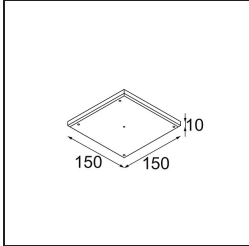

Date
Customer
Project
Type

Thimble Recessed Adjustable 74 1x LED 2700K Medium DE Black Brushed Anodised

Specifications

Material	11621081
Light Source Type	LED
LED Type	BRIDGELUX V6 HD G7
LED technology	LED COB
CRI	Min. 90
Colour Temperature	2700K
Lifetime	L80B10 @50,000 Hours
Lamp Included	Yes
Number of Light Sources	1
CIE flux code	100 100 100 100 62
Binning (SDCM)	2
Light Direction	Down
Optic	Lens
Measured beam angle (°)	30.0
Input Voltage	Constant Current Driver Required
Electrical Class	III
IP Rating	20
Glow wire rating (°C)	960
Indoor/Outdoor	Indoor
Application	Ceiling
Mounting	Recessed
Cut-out size (mm)	ø70
Mounting depth (mm)	110.0
Adjustability	H 360° V 30°
Distance to Lighted Object (m)	0,1
Primary Colour & Primary Finish	Black, Brushed Anodised
Gross weight (g)	199.0
Drive current (mA)	350 500
Min. forward voltage (Vf)	14,8 15,2
Max. forward voltage (Vf)	18,0 18,6
Connected load (W)	5,7 8,5
Luminous flux per lamp (lm)	438 591
Efficacy (lm/W)	77 70
Glare rating	0 0

Remark

- 4000K on request
-

TM30 & CRI diagram

Light distribution & beam diagram

Diagrams

Installation Accessories

11624030 Installation Housing 140x250x100x210

12292630 Gypsum Fibreboard 150x150