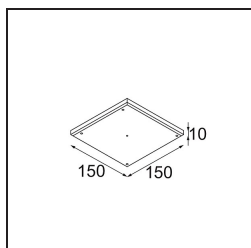

TM30 & CRI Diagrammen

Lichtspreiding & Stralingsdiagram

Installatie Accessoires

11624030 Installation Housing 140x250x100x210

12292630 Gypsum Fibreboard 150x150

11624430 Concrete Ring 70 Standard Installation Housing