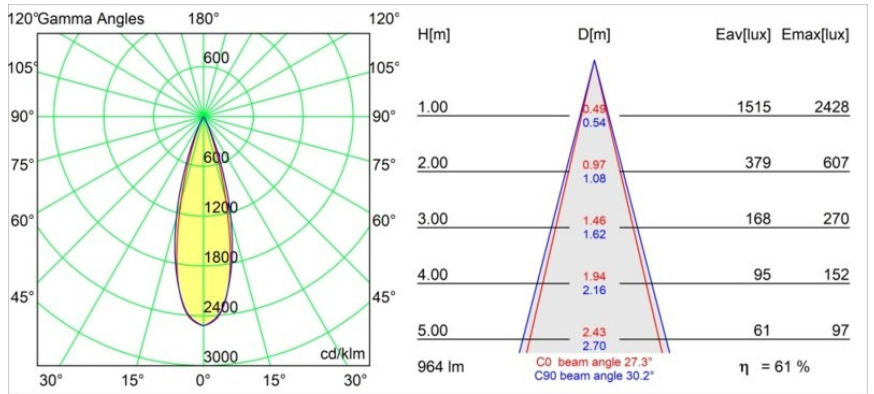

Light distribution & beam diagram