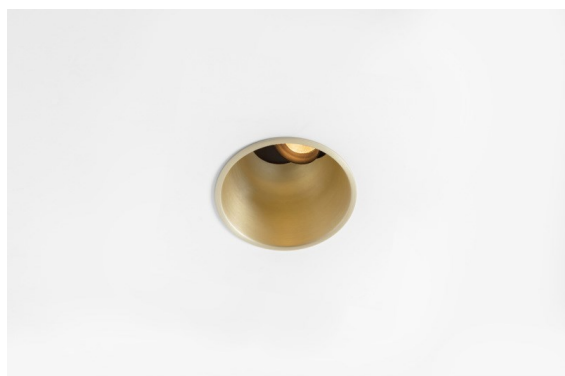

Date
Customer
Project
Type

Thimble Recessed Adjustable 74 1x LED 2700K Medium DE Champagne Brushed Anodised

Specifications

Material	11621041
Light Source Type	LED
LED Type	BRIDGELUX V6 HD G7
LED technology	LED COB
CRI	Min. 90
Colour Temperature	2700K
Lifetime	L80B10 @50,000 Hours
Lamp Included	Yes
Number of Light Sources	1
CIE flux code	100 100 100 100 61
Binning (SDCM)	2
Light Direction	Down
Optic	Lens
Measured beam angle (°)	30.0
Input Voltage	Constant Current Driver Required
Electrical Class	III
IP Rating	20
Glow wire rating (°C)	960
Indoor/Outdoor	Indoor
Application	Ceiling
Mounting	Recessed
Cut-out size (mm)	ø70
Mounting depth (mm)	110.0
Adjustability	H 360° V 30°
Distance to Lighted Object (m)	0,1
Primary Colour & Primary Finish	Champagne, Brushed Anodised
Gross weight (g)	199.0
Drive current (mA)	350 500
Min. forward voltage (Vf)	14.8 15.2
Max. forward voltage (Vf)	18.0 18.6
Connected load (W)	5.7 8.5
Luminous flux per lamp (lm)	440 593
Efficacy (lm/W)	77 70
Glare rating	0 0

Minimalistic design, subtle curves, revealing colours, high-quality lens and LED. With its deep-recessed and glare-free light source, Thimble's clean and seamless execution makes it a quiet yet sophisticated choice for high-end residential or hospitality settings. This versatile, elegant architectural downlighter brings pure form, definition and quality light without stealing all the attention.