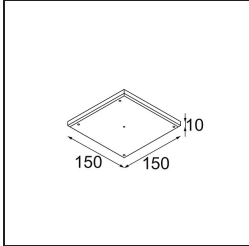

| |
|----------|
| Date |
| Customer |
| Project |
| Type |

Thimble Recessed Adjustable 74 1x LED 2700K Medium DE Black Structure

Specifications

| | |
|---------------------------------|----------------------------------|
| Material | 11621032 |
| Light Source Type | LED |
| LED Type | BRIDGELUX V6 HD G7 |
| LED technology | LED COB |
| CRI | Min. 90 |
| Colour Temperature | 2700K |
| Lifetime | L80B10 @50,000 Hours |
| Lamp Included | Yes |
| Number of Light Sources | 1 |
| CIE flux code | 100 100 100 100 62 |
| Binning (SDCM) | 2 |
| Light Direction | Down |
| Optic | Lens |
| Measured beam angle (°) | 30.0 |
| Input Voltage | Constant Current Driver Required |
| Electrical Class | III |
| IP Rating | 20 |
| Glow wire rating (°C) | 960 |
| Indoor/Outdoor | Indoor |
| Application | Ceiling |
| Mounting | Recessed |
| Cut-out size (mm) | ø70 |
| Mounting depth (mm) | 110.0 |
| Adjustability | H 360° V 30° |
| Distance to Lighted Object (m) | 0,1 |
| Primary Colour & Primary Finish | Black, Structure |
| Gross weight (g) | 199.0 |
| Drive current (mA) | 350 500 |
| Min. forward voltage (Vf) | 14.8 15.2 |
| Max. forward voltage (Vf) | 18.0 18.6 |
| Connected load (W) | 5.7 8.5 |
| Luminous flux per lamp (lm) | 440 593 |
| Efficacy (lm/W) | 77 70 |
| Glare rating | 0 0 |

Remark

- 4000K on request
-

TM30 & CRI diagram

Light distribution & beam diagram

Diagrams

Installation Accessories

11624030 Installation Housing 140x250x100x210

12292630 Gypsum Fibreboard 150x150