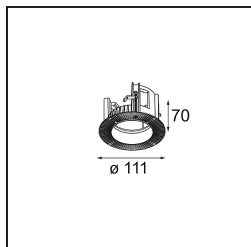

11624430 Concrete Ring 70 Standard Installation Housing

11624330 Ring Recessed 70 1x