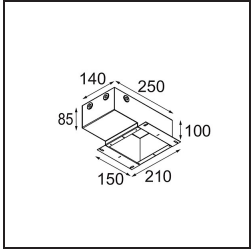

TM30 & CRI Diagrammen

Lichtspreiding & Stralingsdiagram

Diagrammen

Installatie Accessoires

11624030 Installation Housing 140x250x100x210

12292630 Gypsum Fibreboard 150x150

11624430 Concrete Ring 70 Standard Installation Housing