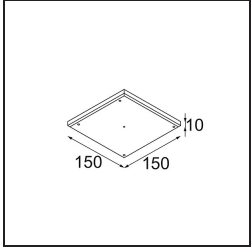

TM30 & CRI Diagrammen

Lichtspreiding & Stralingsdiagram

Diagrammen

Installatie Accessoires

11624030 Installation Housing 140x250x100x210

12292630 Gypsum Fibreboard 150x150

11624430 Concrete Ring 70 Standard Installation Housing