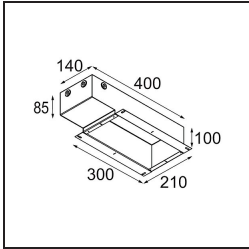

Livello abbagliamento	0	0
Remark	• 4000K su richiesta	

TM30 & CRI diagram

Light distribution & beam diagram

Accessori Installazione

11624030 Installation Housing 140x250x100x210

11624130 Installation Housing 140x400x100x210