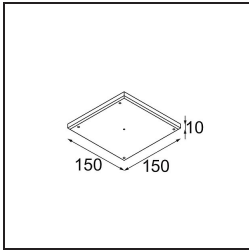

Livello abbagliamento	0	0
Remark	• 4000K su richiesta	

TM30 & CRI diagram

Light distribution & beam diagram

Accessori Installazione

11624030 Installation Housing 140x250x100x210

11624130 Installation Housing 140x400x100x210