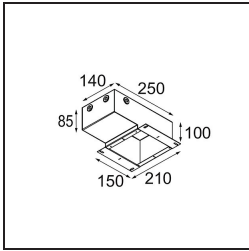

Livello abbagliamento	0	0
Remark	• 4000K su richiesta	

TM30 & CRI diagram

Light distribution & beam diagram

Accessori Installazione

11624030 Installation Housing 140x250x100x210

11624130 Installation Housing 140x400x100x210