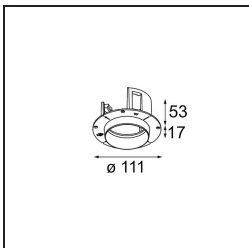

11624430 Concrete Ring 70 Standard Installation Housing