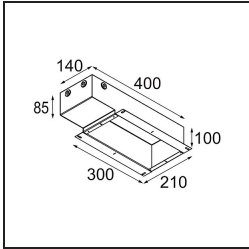

**TM30 & CRI diagram**

**Light distribution & beam diagram**

**Installation Accessories**

**11624030** Installation Housing 140x250x100x210

**11624130** Installation Housing 140x400x100x210

**12292630** Gypsum Fibreboard 150x150