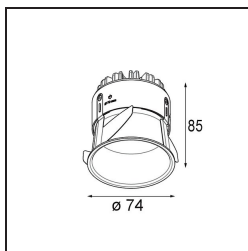

Date
Customer
Project
Type

*Thimble Recessed 74 1x IP55 LED 3000K Medium DE Bronze Brushed Anodised*

**Specifications**

Material	11620182
Light Source Type	LED
LED Type	BRIDGELUX V6 HD G7
LED technology	LED COB
CRI	Min. 90
Colour Temperature	3000K
Lifetime	L80B10 @50,000 Hours
Lamp Included	Yes
Number of Light Sources	1
CIE flux code	100 100 100 100 61
Binning (SDCM)	2
Light Direction	Down
Optic	Lens
Measured beam angle (°)	30.0
Input Voltage	Constant Current Driver Required
Electrical Class	III
IP Rating	55
Glow wire rating (°C)	960
Indoor/Outdoor	Indoor
Application	Ceiling
Mounting	Recessed
Cut-out size (mm)	ø70
Mounting depth (mm)	110.0
Adjustability	Not Applicable
Distance to Lighted Object (m)	0,1
Primary Colour & Primary Finish	Bronze, Brushed Anodised
Gross weight (g)	254.0
Drive current (mA)	350      500
Min. forward voltage (Vf)	14,8      15,2
Max. forward voltage (Vf)	18,0      18,6
Connected load (W)	5,7      8,5
Delivered lumens (lm)	447      603
Efficacy (lm/W)	78      71
Glare rating	0      0
Remark	• 4000K on request