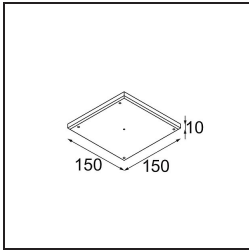

**TM30 & CRI diagram**

**Light distribution & beam diagram**

**Installation Accessories**

**11624030** Installation Housing 140x250x100x210

**11624130** Installation Housing 140x400x100x210

**12292630** Gypsum Fibreboard 150x150