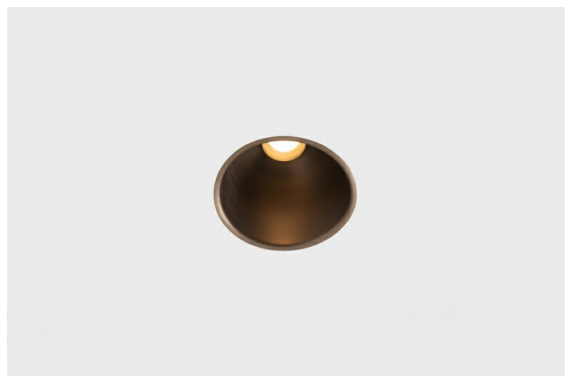

Date
Customer
Project
Type

*Thimble Recessed 74 1x IP55 LED 3000K Medium DE Bronze Brushed Anodised*

**Specifications**

Material	11620182
Light Source Type	LED
LED Type	BRIDGELUX V6 HD G7
LED technology	LED COB
CRI	Min. 90
Colour Temperature	3000K
Lifetime	L80B10 @50,000 Hours
Lamp Included	Yes
Number of Light Sources	1
CIE flux code	100 100 100 100 61
Binning (SDCM)	2
Light Direction	Down
Optic	Lens
Measured beam angle (°)	30.0
Input Voltage	Constant Current Driver Required
Electrical Class	III
IP Rating	55
Glow wire rating (°C)	960
Indoor/Outdoor	Indoor
Application	Ceiling
Mounting	Recessed
Cut-out size (mm)	ø70
Mounting depth (mm)	110.0
Adjustability	Not Applicable
Distance to Lighted Object (m)	0,1
Primary Colour & Primary Finish	Bronze, Brushed Anodised
Gross weight (g)	254.0
Drive current (mA)	350      500
Min. forward voltage (Vf)	14,8      15,2
Max. forward voltage (Vf)	18,0      18,6
Connected load (W)	5,7      8,5
Delivered lumens (lm)	447      603
Efficacy (lm/W)	78      71
Glare rating	0      0
Remark	• 4000K on request

Minimalistic design, subtle curves, revealing colours, high-quality lens and LED. With its deep-recessed and glare-free light source, Thimble's clean and seamless execution makes it a quiet yet sophisticated choice for high-end residential or hospitality settings. This versatile, elegant architectural downlighter brings pure form, definition and quality light without stealing all the attention.