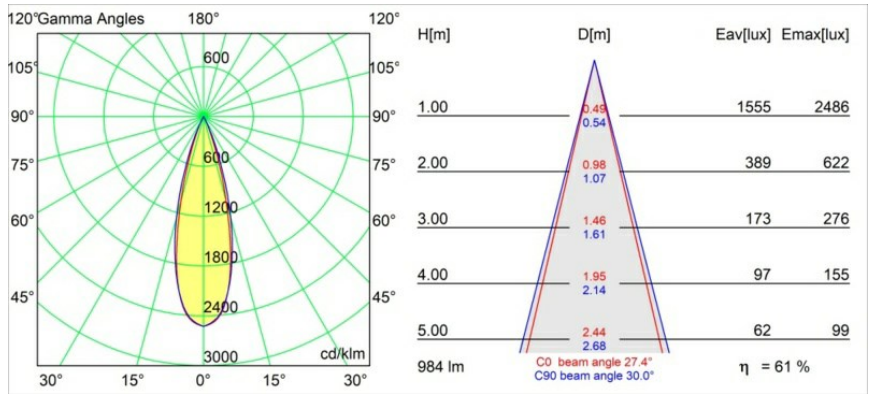

Light distribution & beam diagram