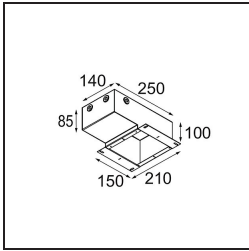

Installation Accessories

11624030 Installation Housing 140x250x100x210