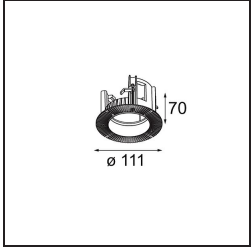

11624330 Ring Recessed 70 1x

Choose a required accessory