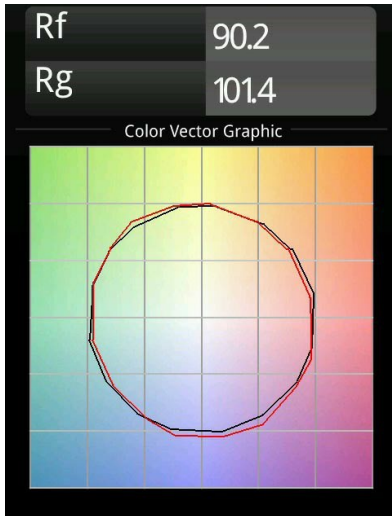

TM30 & CRI diagram