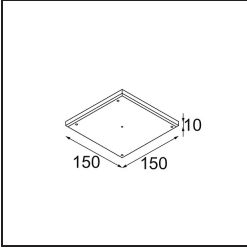

Livello abbagliamento	0	0
Remark	• 4000K su richiesta	

TM30 & CRI diagram

Light distribution & beam diagram

Diagrams

Accessori Installazione

11624030 Installation Housing 140x250x100x210

12292630 Gypsum Fibreboard 150x150