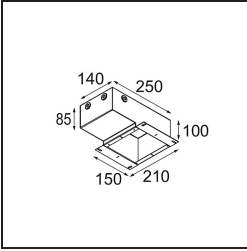

Livello abbagliamento	0	0
Remark	• 4000K su richiesta	

TM30 & CRI diagram

Light distribution & beam diagram

Diagrams

Accessori Installazione

11624030 Installation Housing 140x250x100x210

12292630 Gypsum Fibreboard 150x150