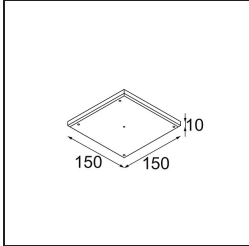

Remark

- 4000K on request
-

TM30 & CRI diagram

Light distribution & beam diagram

Diagrams

Installation Accessories

11624030 Installation Housing 140x250x100x210

12292630 Gypsum Fibreboard 150x150