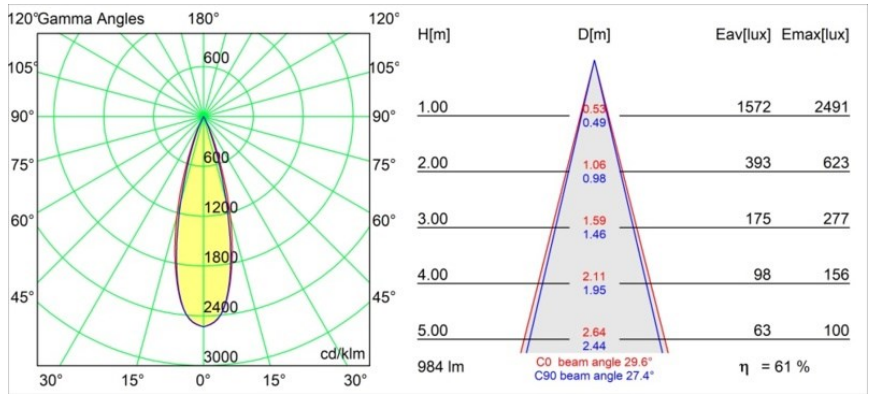

Light distribution & beam diagram