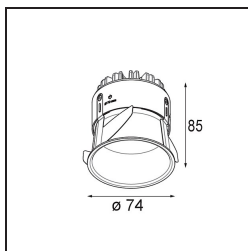

|          |
|----------|
| Date     |
| Customer |
| Project  |
| Type     |

*Thimble Recessed 74 1x IP55 LED 3000K Medium DE Black Structure*

**Specifications**

|                                 |                                  |
|---------------------------------|----------------------------------|
| Material                        | 11620132                         |
| Light Source Type               | LED                              |
| LED Type                        | BRIDGELUX V6 HD G7               |
| LED technology                  | LED COB                          |
| CRI                             | Min. 90                          |
| Colour Temperature              | 3000K                            |
| Lifetime                        | L80B10 @50,000 Hours             |
| Lamp Included                   | Yes                              |
| Number of Light Sources         | 1                                |
| CIE flux code                   | 100 100 100 100 62               |
| Binning (SDCM)                  | 2                                |
| Light Direction                 | Down                             |
| Optic                           | Lens                             |
| Measured beam angle (°)         | 30.0                             |
| Input Voltage                   | Constant Current Driver Required |
| Electrical Class                | III                              |
| IP Rating                       | 55                               |
| Glow wire rating (°C)           | 960                              |
| Indoor/Outdoor                  | Indoor                           |
| Application                     | Ceiling                          |
| Mounting                        | Recessed                         |
| Cut-out size (mm)               | ø70                              |
| Mounting depth (mm)             | 110.0                            |
| Adjustability                   | Not Applicable                   |
| Distance to Lighted Object (m)  | 0,1                              |
| Primary Colour & Primary Finish | Black, Structure                 |
| Gross weight (g)                | 254.0                            |
| Drive current (mA)              | 350      500                     |
| Min. forward voltage (Vf)       | 14,8      15,2                   |
| Max. forward voltage (Vf)       | 18,0      18,6                   |
| Connected load (W)              | 5,7      8,5                     |
| Luminous flux per lamp (lm)     | 449      605                     |
| Efficacy (lm/W)                 | 79      71                       |
| Glare rating                    | 0      0                         |