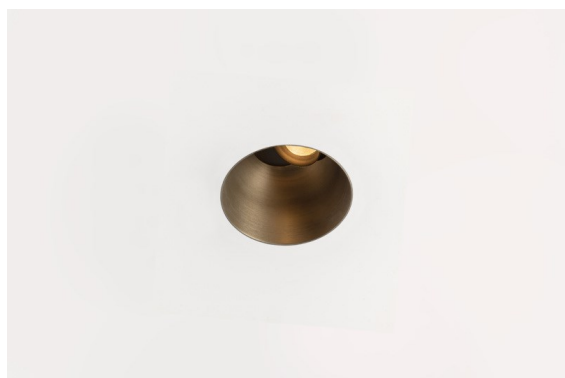

*Thimble Recessed Trimless Adjustable 70 1x LED 2700K Medium DE Bronze Brushed Anodised*

**Specifications**

Material	11623082
Light Source Type	LED
LED Type	BRIDGELUX V6 HD G7
LED technology	LED COB
CRI	Min. 90
Colour Temperature	2700K
Lifetime	L80B10 @50,000 Hours
Lamp Included	Yes
Number of Light Sources	1
CIE flux code	100 100 100 100 61
Binning (SDCM)	2
Light Direction	Down
Optic	Lens
Measured beam angle (°)	30.0
Input Voltage	Constant Current Driver Required
Electrical Class	III
IP Rating	20
Glow wire rating (°C)	960
Indoor/Outdoor	Indoor
Application	Ceiling
Mounting	Recessed
Cut-out size (mm)	ø111
Mounting depth (mm)	110.0
Adjustability	H 360° V 30°
Distance to Lighted Object (m)	0,1
Primary Colour & Primary Finish	Bronze, Brushed Anodised
Gross weight (g)	199.0
Drive current (mA)	350      500
Min. forward voltage (Vf)	14,8      15,2
Max. forward voltage (Vf)	18,0      18,6
Connected load (W)	5,7      8,5
Luminous flux per lamp (lm)	438      591
Efficacy (lm/W)	77      70
Glare rating	0      0

Minimalistic design, subtle curves, revealing colours, high-quality lens and LED. With its deep-recessed and glare-free light source, Thimble's clean and seamless execution makes it a quiet yet sophisticated choice for high-end residential or hospitality settings. This versatile, elegant architectural downlighter brings pure form, definition and quality light without stealing all the attention.