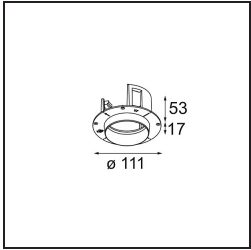

*Thimble Recessed Trimless Adjustable 70 1x LED 2700K Medium DE Bronze Brushed Anodised*

**Specifications**

Material	11623082
Light Source Type	LED
LED Type	BRIDGELUX V6 HD G7
LED technology	LED COB
CRI	Min. 90
Colour Temperature	2700K
Lifetime	L80B10 @50,000 Hours
Lamp Included	Yes
Number of Light Sources	1
CIE flux code	100 100 100 100 61
Binning (SDCM)	2
Light Direction	Down
Optic	Lens
Measured beam angle (°)	30.0
Input Voltage	Constant Current Driver Required
Electrical Class	III
IP Rating	20
Glow wire rating (°C)	960
Indoor/Outdoor	Indoor
Application	Ceiling
Mounting	Recessed
Cut-out size (mm)	ø111
Mounting depth (mm)	110.0
Adjustability	H 360° V 30°
Distance to Lighted Object (m)	0,1
Primary Colour & Primary Finish	Bronze, Brushed Anodised
Gross weight (g)	199.0
Drive current (mA)	350      500
Min. forward voltage (Vf)	14,8      15,2
Max. forward voltage (Vf)	18,0      18,6
Connected load (W)	5,7      8,5
Luminous flux per lamp (lm)	438      591
Efficacy (lm/W)	77      70
Glare rating	0      0

---

Remark

- 4000K on request
-

**TM30 & CRI diagram**

**Light distribution & beam diagram**

**Installation Accessories**

**11624230** Concrete Kit 70 150x150 1x

**11624430** Concrete Ring 70 Standard Installation Housing