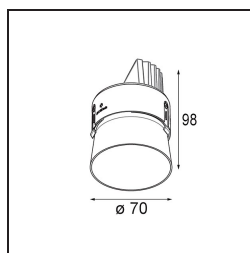

*Thimble Recessed Trimless Adjustable 70 1x LED 2700K Medium DE Bronze Brushed Anodised*

**Specifications**

Material	11623082
Light Source Type	LED
LED Type	BRIDGELUX V6 HD G7
LED technology	LED COB
CRI	Min. 90
Colour Temperature	2700K
Lifetime	L80B10 @50,000 Hours
Lamp Included	Yes
Number of Light Sources	1
CIE flux code	100 100 100 100 61
Binning (SDCM)	2
Light Direction	Down
Optic	Lens
Measured beam angle (°)	30.0
Input Voltage	Constant Current Driver Required
Electrical Class	III
IP Rating	20
Glow wire rating (°C)	960
Indoor/Outdoor	Indoor
Application	Ceiling
Mounting	Recessed
Cut-out size (mm)	ø111
Mounting depth (mm)	110.0
Adjustability	H 360° V 30°
Distance to Lighted Object (m)	0,1
Primary Colour & Primary Finish	Bronze, Brushed Anodised
Gross weight (g)	199.0
Drive current (mA)	350      500
Min. forward voltage (Vf)	14,8      15,2
Max. forward voltage (Vf)	18,0      18,6
Connected load (W)	5,7      8,5
Luminous flux per lamp (lm)	438      591
Efficacy (lm/W)	77      70
Glare rating	0      0