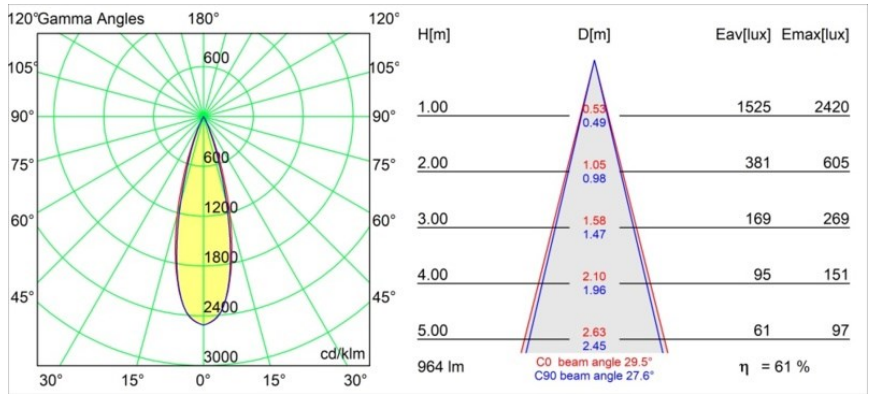

Light distribution & beam diagram