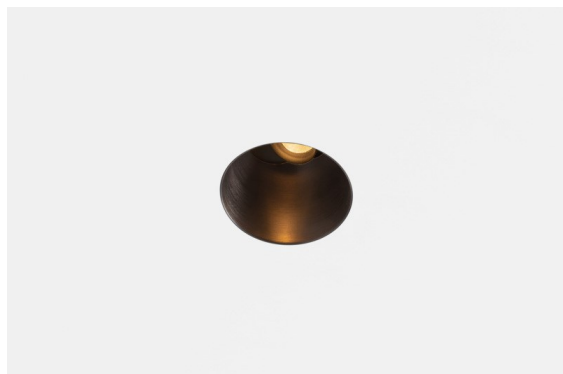

Date
Customer
Project
Type

Thimble Recessed Trimless Adjustable 70 1x LED 2700K Medium DE Black Brushed Anodised

Minimalistic design, subtle curves, revealing colours, high-quality lens and LED. With its deep-recessed and glare-free light source, Thimble's clean and seamless execution makes it a quiet yet sophisticated choice for high-end residential or hospitality settings. This versatile, elegant architectural downlighter brings pure form, definition and quality light without stealing all the attention.

Specifications

Material	11623081
Light Source Type	LED
LED Type	BRIDGELUX V6 HD G7
LED technology	LED COB
CRI	Min. 90
Colour Temperature	2700K
Lifetime	L80B10 @50,000 Hours
Lamp Included	Yes
Number of Light Sources	1
CIE flux code	100 100 100 100 62
Binning (SDCM)	2
Light Direction	Down
Optic	Lens
Measured beam angle (°)	30.0
Input Voltage	Constant Current Driver Required
Electrical Class	III
IP Rating	20
Glow wire rating (°C)	960
Indoor/Outdoor	Indoor
Application	Ceiling
Mounting	Recessed
Cut-out size (mm)	ø111
Mounting depth (mm)	110.0
Adjustability	H 360° V 30°
Distance to Lighted Object (m)	0,1
Primary Colour & Primary Finish	Black, Brushed Anodised
Gross weight (g)	199.0
Drive current (mA)	350 500
Min. forward voltage (Vf)	14,8 15,2
Max. forward voltage (Vf)	18,0 18,6
Connected load (W)	5,7 8,5
Luminous flux per lamp (lm)	438 591
Efficacy (lm/W)	77 70
Glare rating	0 0

Remark

- 4000K on request
-

TM30 & CRI diagram

Light distribution & beam diagram

Diagrams

Installation Accessories

11624230 Concrete Kit 70 150x150 1x

11624430 Concrete Ring 70 Standard Installation Housing