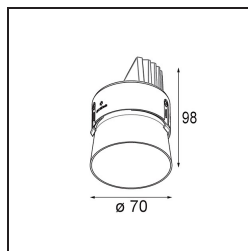

Specifications

Material	11623081
Light Source Type	LED
LED Type	BRIDGELUX V6 HD G7
LED technology	LED COB
CRI	Min. 90
Colour Temperature	2700K
Lifetime	L80B10 @50,000 Hours
Lamp Included	Yes
Number of Light Sources	1
CIE flux code	100 100 100 100 62
Binning (SDCM)	2
Light Direction	Down
Optic	Lens
Measured beam angle (°)	30.0
Input Voltage	Constant Current Driver Required
Electrical Class	III
IP Rating	20
Glow wire rating (°C)	960
Indoor/Outdoor	Indoor
Application	Ceiling
Mounting	Recessed
Cut-out size (mm)	ø111
Mounting depth (mm)	110.0
Adjustability	H 360° V 30°
Distance to Lighted Object (m)	0,1
Primary Colour & Primary Finish	Black, Brushed Anodised
Gross weight (g)	199.0
Drive current (mA)	350 500
Min. forward voltage (Vf)	14,8 15,2
Max. forward voltage (Vf)	18,0 18,6
Connected load (W)	5,7 8,5
Luminous flux per lamp (lm)	438 591
Efficacy (lm/W)	77 70
Glare rating	0 0