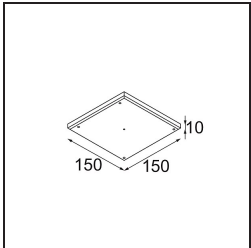

11624030 Installation Housing 140x250x100x210

12292630 Gypsum Fibreboard 150x150