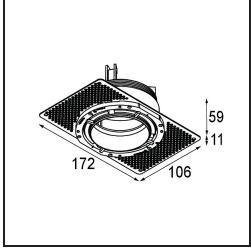

12293630 Plaster Kit Trimless 150x150 - 70 1x

■ **11624730** Ring Recessed Trimless 70 1x

■ Choose a required accessory