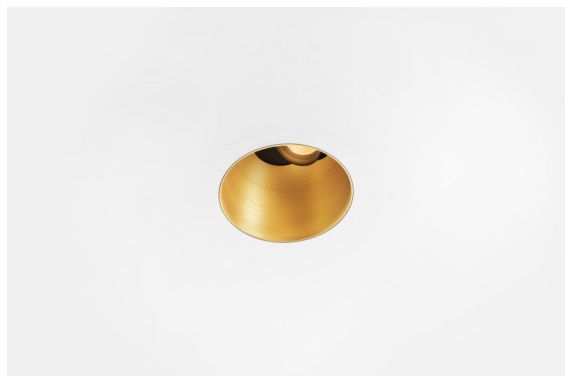

Thimble Recessed Trimless Adjustable 70 1x LED 2700K Medium DE Gold Brushed Anodised

Minimalistic design, subtle curves, revealing colours, high-quality lens and LED. With its deep-recessed and glare-free light source, Thimble's clean and seamless execution makes it a quiet yet sophisticated choice for high-end residential or hospitality settings. This versatile, elegant architectural downlighter brings pure form, definition and quality light without stealing all the attention.

Specifications

Material	11623042
Light Source Type	LED
LED Type	BRIDGELUX V6 HD G7
LED technology	LED COB
CRI	Min. 90
Colour Temperature	2700K
Lifetime	L80B10 @50,000 Hours
Lamp Included	Yes
Number of Light Sources	1
CIE flux code	100 100 100 100 61
Binning (SDCM)	2
Light Direction	Down
Optic	Lens
Measured beam angle (°)	30.0
Input Voltage	Constant Current Driver Required
Electrical Class	III
IP Rating	20
Glow wire rating (°C)	960
Indoor/Outdoor	Indoor
Application	Ceiling
Mounting	Recessed
Cut-out size (mm)	ø111
Mounting depth (mm)	110.0
Adjustability	H 360° V 30°
Distance to Lighted Object (m)	0,1
Primary Colour & Primary Finish	Gold, Brushed Anodised
Gross weight (g)	199.0
Drive current (mA)	350 500
Min. forward voltage (Vf)	14,8 15,2
Max. forward voltage (Vf)	18,0 18,6
Connected load (W)	5,7 8,5
Luminous flux per lamp (lm)	437 590
Efficacy (lm/W)	77 69
Glare rating	0 0

Remark

- 4000K on request
-

TM30 & CRI diagram

Light distribution & beam diagram

Installation Accessories

11624230 Concrete Kit 70 150x150 1x

11624430 Concrete Ring 70 Standard Installation Housing

11624030 Installation Housing 140x250x100x210