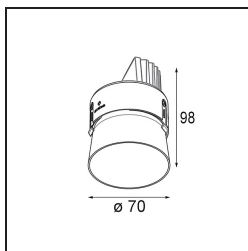

Date
Customer
Project
Type

Thimble Recessed Trimless Adjustable 70 1x LED 2700K Medium DE Gold Brushed Anodised

Specifications

Material	11623042
Light Source Type	LED
LED Type	BRIDGELUX V6 HD G7
LED technology	LED COB
CRI	Min. 90
Colour Temperature	2700K
Lifetime	L80B10 @50,000 Hours
Lamp Included	Yes
Number of Light Sources	1
CIE flux code	100 100 100 100 61
Binning (SDCM)	2
Light Direction	Down
Optic	Lens
Measured beam angle (°)	30.0
Input Voltage	Constant Current Driver Required
Electrical Class	III
IP Rating	20
Glow wire rating (°C)	960
Indoor/Outdoor	Indoor
Application	Ceiling
Mounting	Recessed
Cut-out size (mm)	ø111
Mounting depth (mm)	110.0
Adjustability	H 360° V 30°
Distance to Lighted Object (m)	0,1
Primary Colour & Primary Finish	Gold, Brushed Anodised
Gross weight (g)	199.0
Drive current (mA)	350 500
Min. forward voltage (Vf)	14,8 15,2
Max. forward voltage (Vf)	18,0 18,6
Connected load (W)	5,7 8,5
Luminous flux per lamp (lm)	437 590
Efficacy (lm/W)	77 69
Glare rating	0 0

Remark

- 4000K on request
-

TM30 & CRI diagram

Light distribution & beam diagram

Installation Accessories

11624230 Concrete Kit 70 150x150 1x

11624430 Concrete Ring 70 Standard Installation Housing

11624030 Installation Housing 140x250x100x210