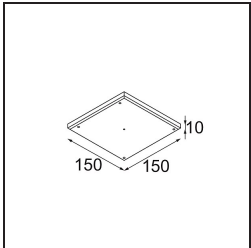

Specifications

Material	11623042
Light Source Type	LED
LED Type	BRIDGELUX V6 HD G7
LED technology	LED COB
CRI	Min. 90
Colour Temperature	2700K
Lifetime	L80B10 @50,000 Hours
Lamp Included	Yes
Number of Light Sources	1
CIE flux code	100 100 100 100 61
Binning (SDCM)	2
Light Direction	Down
Optic	Lens
Measured beam angle (°)	30.0
Input Voltage	Constant Current Driver Required
Electrical Class	III
IP Rating	20
Glow wire rating (°C)	960
Indoor/Outdoor	Indoor
Application	Ceiling
Mounting	Recessed
Cut-out size (mm)	ø111
Mounting depth (mm)	110.0
Adjustability	H 360° V 30°
Distance to Lighted Object (m)	0,1
Primary Colour & Primary Finish	Gold, Brushed Anodised
Gross weight (g)	199.0
Drive current (mA)	350 500
Min. forward voltage (Vf)	14,8 15,2
Max. forward voltage (Vf)	18,0 18,6
Connected load (W)	5,7 8,5
Luminous flux per lamp (lm)	437 590
Efficacy (lm/W)	77 69
Glare rating	0 0

Remark

- 4000K on request
-

TM30 & CRI diagram

Light distribution & beam diagram

Installation Accessories

11624230 Concrete Kit 70 150x150 1x

11624430 Concrete Ring 70 Standard Installation Housing

11624030 Installation Housing 140x250x100x210