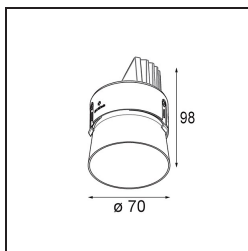

Specifications

Material	11623042
Light Source Type	LED
LED Type	BRIDGELUX V6 HD G7
LED technology	LED COB
CRI	Min. 90
Colour Temperature	2700K
Lifetime	L80B10 @50,000 Hours
Lamp Included	Yes
Number of Light Sources	1
CIE flux code	100 100 100 100 61
Binning (SDCM)	2
Light Direction	Down
Optic	Lens
Measured beam angle (°)	30.0
Input Voltage	Constant Current Driver Required
Electrical Class	III
IP Rating	20
Glow wire rating (°C)	960
Indoor/Outdoor	Indoor
Application	Ceiling
Mounting	Recessed
Cut-out size (mm)	ø111
Mounting depth (mm)	110.0
Adjustability	H 360° V 30°
Distance to Lighted Object (m)	0,1
Primary Colour & Primary Finish	Gold, Brushed Anodised
Gross weight (g)	199.0
Drive current (mA)	350 500
Min. forward voltage (Vf)	14,8 15,2
Max. forward voltage (Vf)	18,0 18,6
Connected load (W)	5,7 8,5
Luminous flux per lamp (lm)	437 590
Efficacy (lm/W)	77 69
Glare rating	0 0

Remark

- 4000K on request
-

TM30 & CRI diagram

Light distribution & beam diagram

Installation Accessories

11624230 Concrete Kit 70 150x150 1x

11624430 Concrete Ring 70 Standard Installation Housing

11624030 Installation Housing 140x250x100x210