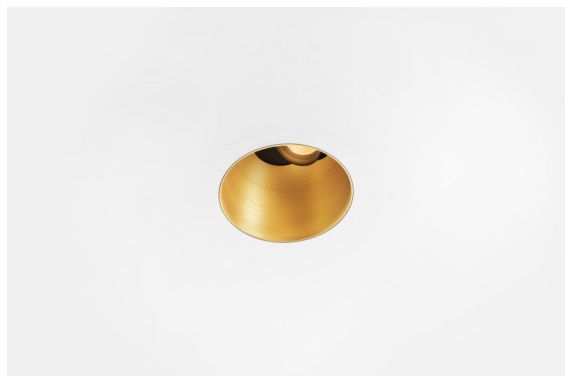

Date
Customer
Project
Type

Thimble Recessed Trimless Adjustable 70 1x LED 2700K Medium DE Gold Brushed Anodised

Specifications

Material	11623042
Light Source Type	LED
LED Type	BRIDGELUX V6 HD G7
LED technology	LED COB
CRI	Min. 90
Colour Temperature	2700K
Lifetime	L80B10 @50,000 Hours
Lamp Included	Yes
Number of Light Sources	1
CIE flux code	100 100 100 100 61
Binning (SDCM)	2
Light Direction	Down
Optic	Lens
Measured beam angle (°)	30.0
Input Voltage	Constant Current Driver Required
Electrical Class	III
IP Rating	20
Glow wire rating (°C)	960
Indoor/Outdoor	Indoor
Application	Ceiling
Mounting	Recessed
Cut-out size (mm)	ø111
Mounting depth (mm)	110.0
Adjustability	H 360° V 30°
Distance to Lighted Object (m)	0,1
Primary Colour & Primary Finish	Gold, Brushed Anodised
Gross weight (g)	199.0
Drive current (mA)	350 500
Min. forward voltage (Vf)	14,8 15,2
Max. forward voltage (Vf)	18,0 18,6
Connected load (W)	5,7 8,5
Luminous flux per lamp (lm)	437 590
Efficacy (lm/W)	77 69
Glare rating	0 0

Minimalistic design, subtle curves, revealing colours, high-quality lens and LED. With its deep-recessed and glare-free light source, Thimble's clean and seamless execution makes it a quiet yet sophisticated choice for high-end residential or hospitality settings. This versatile, elegant architectural downlighter brings pure form, definition and quality light without stealing all the attention.

Remark

- 4000K on request
-

TM30 & CRI diagram

Light distribution & beam diagram

Installation Accessories

11624230 Concrete Kit 70 150x150 1x

11624430 Concrete Ring 70 Standard Installation Housing

11624030 Installation Housing 140x250x100x210