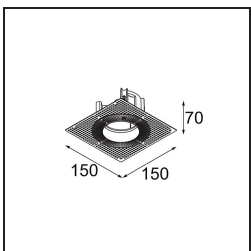

Specifications

Material	11623042
Light Source Type	LED
LED Type	BRIDGELUX V6 HD G7
LED technology	LED COB
CRI	Min. 90
Colour Temperature	2700K
Lifetime	L80B20 @50,000 Hours
Lamp Included	Yes
Number of Light Sources	1
CIE flux code	100 100 100 100 61
Binning (SDCM)	2
Light Direction	Down
Optic	Lens
Measured beam angle (°)	30.0
Input Voltage	Constant Current Driver Required
Electrical Class	III
IP Rating	20
Glow wire rating (°C)	960
Indoor/Outdoor	Indoor
Application	Ceiling
Mounting	Recessed
Cut-out size (mm)	ø86 for plastered concrete ceilings, ø105 for false ceilings
Mounting depth (mm)	110.0
Adjustability	H 360° V 30°
Distance to Lighted Object (m)	0,1
Primary Colour & Primary Finish	Gold, Brushed Anodised
Gross weight (g)	199.0
Drive current (mA)	350 500
Min. forward voltage (Vf)	14,8 15,2
Max. forward voltage (Vf)	18,0 18,6
Connected load (W)	5,7 8,5
Delivered lumens (lm)	437 590
Efficacy (lm/W)	77 69
Glare rating	0 0
Remark	• 4000K on request

TM30 & CRI diagram

Light distribution & beam diagram

Installation Accessories

11624230 Concrete Kit 70 150x150 1x

11624430 Concrete Ring 70 Standard Installation Housing

11624130 Installation Housing 140x400x100x210

11624030 Installation Housing 140x250x100x210

12292630 Gypsum Fibreboard 150x150

12292730 FFD_Gypsum fibreboard 300x150

11624530 Ring Recessed Trimless 70 1x

11624630 Plaster Kit Trimless 150x150 - 70 1x

12292530 Plaster Kit Trimless 300x150 - 70 2x