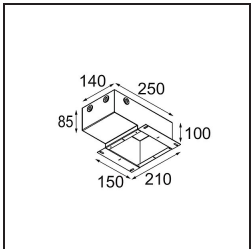

11624030 Installation Housing 140x250x100x210