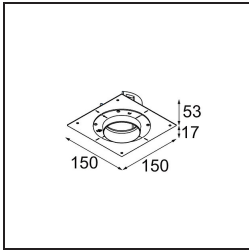

Specifications

Material	11623042
Light Source Type	LED
LED Type	BRIDGELUX V6 HD G7
LED technology	LED COB
CRI	Min. 90
Colour Temperature	2700K
Lifetime	L80B20 @50,000 Hours
Lamp Included	Yes
Number of Light Sources	1
CIE flux code	100 100 100 100 61
Binning (SDCM)	2
Light Direction	Down
Optic	Lens
Measured beam angle (°)	30.0
Input Voltage	Constant Current Driver Required
Electrical Class	III
IP Rating	20
Glow wire rating (°C)	960
Indoor/Outdoor	Indoor
Application	Ceiling
Mounting	Recessed
Cut-out size (mm)	ø86 for plastered concrete ceilings, ø105 for false ceilings
Mounting depth (mm)	110.0
Adjustability	H 360° V 30°
Distance to Lighted Object (m)	0,1
Primary Colour & Primary Finish	Gold, Brushed Anodised
Gross weight (g)	199.0
Drive current (mA)	350 500
Min. forward voltage (Vf)	14,8 15,2
Max. forward voltage (Vf)	18,0 18,6
Connected load (W)	5,7 8,5
Delivered lumens (lm)	437 590
Efficacy (lm/W)	77 69
Glare rating	0 0
Remark	• 4000K on request

TM30 & CRI diagram

Light distribution & beam diagram

Installation Accessories

11624230 Concrete Kit 70 150x150 1x

11624430 Concrete Ring 70 Standard Installation Housing

11624130 Installation Housing 140x400x100x210