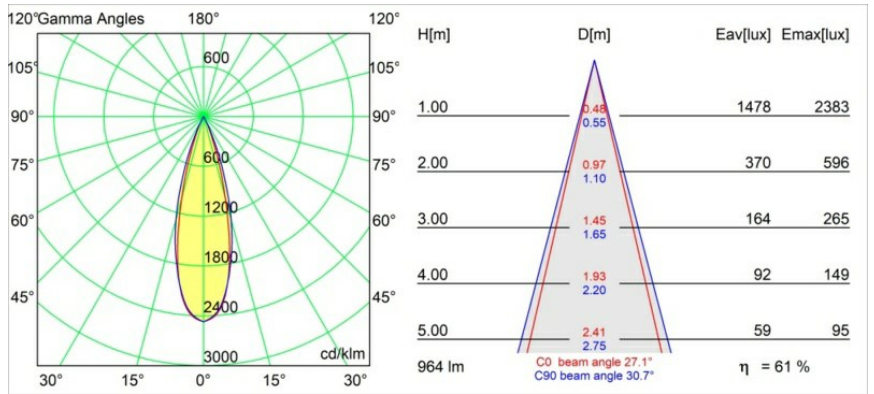

Light distribution & beam diagram