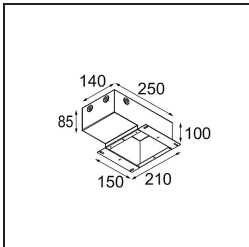

Specifications

Material	11623042
Light Source Type	LED
LED Type	BRIDGELUX V6 HD G7
LED technology	LED COB
CRI	Min. 90
Colour Temperature	2700K
Lifetime	L80B20 @50,000 Hours
Lamp Included	Yes
Number of Light Sources	1
CIE flux code	100 100 100 100 61
Binning (SDCM)	2
Light Direction	Down
Optic	Lens
Measured beam angle (°)	30.0
Input Voltage	Constant Current Driver Required
Electrical Class	III
IP Rating	20
Glow wire rating (°C)	960
Indoor/Outdoor	Indoor
Application	Ceiling
Mounting	Recessed
Cut-out size (mm)	ø86 for plastered concrete ceilings, ø105 for false ceilings
Mounting depth (mm)	110.0
Adjustability	H 360° V 30°
Distance to Lighted Object (m)	0,1
Primary Colour & Primary Finish	Gold, Brushed Anodised
Gross weight (g)	199.0
Drive current (mA)	350 500
Min. forward voltage (Vf)	14,8 15,2
Max. forward voltage (Vf)	18,0 18,6
Connected load (W)	5,7 8,5
Delivered lumens (lm)	437 590
Efficacy (lm/W)	77 69
Glare rating	0 0
Remark	• 4000K on request

TM30 & CRI diagram

Light distribution & beam diagram

Installation Accessories

11624230 Concrete Kit 70 150x150 1x

11624430 Concrete Ring 70 Standard Installation Housing

11624130 Installation Housing 140x400x100x210