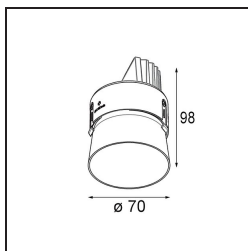

Specifications

Material	11623042
Light Source Type	LED
LED Type	BRIDGELUX V6 HD G7
LED technology	LED COB
CRI	Min. 90
Colour Temperature	2700K
Lifetime	L80B20 @50,000 Hours
Lamp Included	Yes
Number of Light Sources	1
CIE flux code	100 100 100 100 61
Binning (SDCM)	2
Light Direction	Down
Optic	Lens
Measured beam angle (°)	30.0
Input Voltage	Constant Current Driver Required
Electrical Class	III
IP Rating	20
Glow wire rating (°C)	960
Indoor/Outdoor	Indoor
Application	Ceiling
Mounting	Recessed
Cut-out size (mm)	ø86 for plastered concrete ceilings, ø105 for false ceilings
Mounting depth (mm)	110.0
Adjustability	H 360° V 30°
Distance to Lighted Object (m)	0,1
Primary Colour & Primary Finish	Gold, Brushed Anodised
Gross weight (g)	199.0
Drive current (mA)	350 500
Min. forward voltage (Vf)	14,8 15,2
Max. forward voltage (Vf)	18,0 18,6
Connected load (W)	5,7 8,5
Delivered lumens (lm)	437 590
Efficacy (lm/W)	77 69
Glare rating	0 0
Remark	• 4000K on request