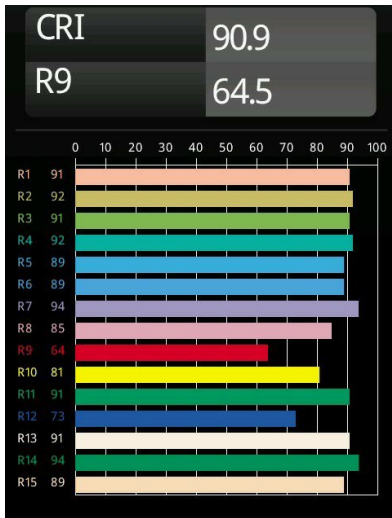

Date
Customer
Project
Type

*Thimble Recessed Trimless Adjustable 70 1x LED 2700K Medium DE Gold Brushed Anodised*

**Specifications**

Material	11623042
Light Source Type	LED
LED Type	BRIDGELUX V6 HD G7
LED technology	LED COB
CRI	Min. 90
Colour Temperature	2700K
Lifetime	L80B20 @50,000 Hours
Lamp Included	Yes
Number of Light Sources	1
CIE flux code	100 100 100 100 61
Binning (SDCM)	2
Light Direction	Down
Optic	Lens
Measured beam angle (°)	30.0
Input Voltage	Constant Current Driver Required
Electrical Class	III
IP Rating	20
Glow wire rating (°C)	960
Indoor/Outdoor	Indoor
Application	Ceiling
Mounting	Recessed
Cut-out size (mm)	ø86 for plastered concrete ceilings, ø105 for false ceilings
Mounting depth (mm)	110.0
Adjustability	H 360° V 30°
Distance to Lighted Object (m)	0,1
Primary Colour & Primary Finish	Gold, Brushed Anodised
Gross weight (g)	199.0
Drive current (mA)	350      500
Min. forward voltage (Vf)	14,8      15,2
Max. forward voltage (Vf)	18,0      18,6
Connected load (W)	5,7      8,5
Delivered lumens (lm)	437      590
Efficacy (lm/W)	77      69
Glare rating	0      0
Remark	• 4000K on request

**MODULAR**  
LIGHTING —  
INSTRUMENTS

*Thimble Recessed Trimless Adjustable 70 lx LED 2700K Medium  
DE Gold Brushed Anodised*

---

**TM30 & CRI diagram**

**Light distribution & beam diagram**

Diagrams

**Installation Accessories**