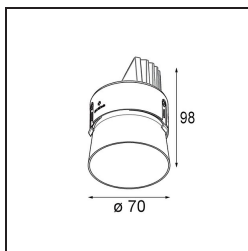

Date
Customer
Project
Type

Thimble Recessed Trimless Adjustable 70 1x LED 2700K Medium DE Gold Brushed Anodised

Specifications

Minimalistic design, subtle curves, revealing colours, high-quality lens and LED. With its deep-recessed and glare-free light source, Thimble's clean and seamless execution makes it a quiet yet sophisticated choice for high-end residential or hospitality settings. This versatile, elegant architectural downlighter brings pure form, definition and quality light without stealing all the attention.

Material	11623042
Light Source Type	LED
LED Type	BRIDGELUX V6 HD G7
LED technology	LED COB
CRI	Min. 90
Colour Temperature	2700K
Lifetime	L80B10 @50,000 Hours
Lamp Included	Yes
Number of Light Sources	1
CIE flux code	100 100 100 100 61
Binning (SDCM)	2
Light Direction	Down
Optic	Lens
Measured beam angle (°)	30.0
Input Voltage	Constant Current Driver Required
Electrical Class	III
IP Rating	20
Glow wire rating (°C)	960
Indoor/Outdoor	Indoor
Application	Ceiling
Mounting	Recessed
Cut-out size (mm)	ø86 for plastered concrete ceilings, ø105 for false ceilings
Mounting depth (mm)	110.0
Adjustability	H 360° V 30°
Distance to Lighted Object (m)	0,1
Primary Colour & Primary Finish	Gold, Brushed Anodised
Gross weight (g)	199.0
Drive current (mA)	350 500
Min. forward voltage (Vf)	14,8 15,2
Max. forward voltage (Vf)	18,0 18,6
Connected load (W)	5,7 8,5
Delivered lumens (lm)	437 590
Efficacy (lm/W)	77 69
Glare rating	0 0
Remark	• 4000K on request