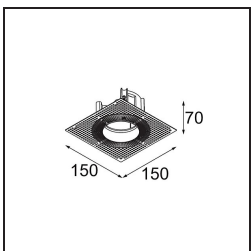

12292430 Plaster Kit Trimless 150x150 - 70 lx

Choose a required accessory