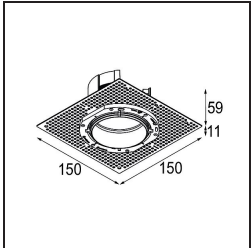

Specifications

Material	11623042
Light Source Type	LED
LED Type	BRIDGELUX V6 HD G7
LED technology	LED COB
CRI	Min. 90
Colour Temperature	2700K
Lifetime	L80B20 @50,000 Hours
Lamp Included	Yes
Number of Light Sources	1
CIE flux code	100 100 100 100 61
Binning (SDCM)	2
Light Direction	Down
Optic	Lens
Measured beam angle (°)	30.0
Input Voltage	Constant Current Driver Required
Electrical Class	III
IP Rating	20
Glow wire rating (°C)	960
Indoor/Outdoor	Indoor
Application	Ceiling
Mounting	Recessed
Cut-out size (mm)	ø86 for plastered concrete ceilings, ø105 for false ceilings
Mounting depth (mm)	110.0
Adjustability	H 360° V 30°
Distance to Lighted Object (m)	0,1
Primary Colour & Primary Finish	Gold, Brushed Anodised
Gross weight (g)	199.0
Drive current (mA)	350 500
Min. forward voltage (Vf)	14,8 15,2
Max. forward voltage (Vf)	18,0 18,6
Connected load (W)	5,7 8,5
Delivered lumens (lm)	437 590
Efficacy (lm/W)	77 69
Glare rating	0 0
Remark	• 4000K on request

TM30 & CRI diagram

Light distribution & beam diagram

Installation Accessories

11624230 Concrete Kit 70 150x150 1x

11624430 Concrete Ring 70 Standard Installation Housing

11624130 Installation Housing 140x400x100x210

11624030 Installation Housing 140x250x100x210

12292630 Gypsum Fibreboard 150x150

12292730 FFD_Gypsum fibreboard 300x150

11624530 Ring Recessed Trimless 70 1x

11624630 Plaster Kit Trimless 150x150 - 70 1x

12292530 Plaster Kit Trimless 300x150 - 70 2x