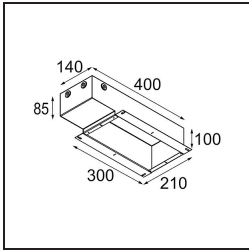

11624130 Installation Housing 140x400x100x210