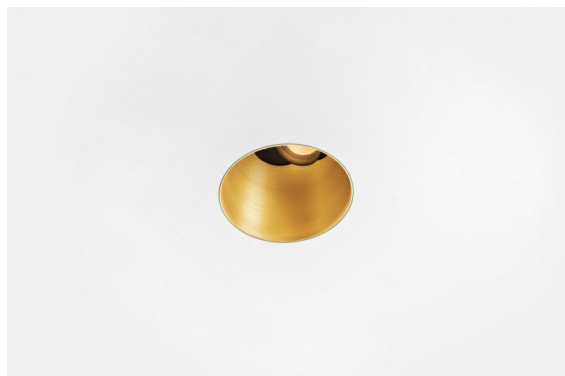

Date
Customer
Project
Type

Thimble Recessed Trimless Adjustable 70 1x LED 2700K Medium DE Gold Brushed Anodised

Specifications

Minimalistic design, subtle curves, revealing colours, high-quality lens and LED. With its deep-recessed and glare-free light source, Thimble's clean and seamless execution makes it a quiet yet sophisticated choice for high-end residential or hospitality settings. This versatile, elegant architectural downlighter brings pure form, definition and quality light without stealing all the attention.

Material	11623042
Light Source Type	LED
LED Type	BRIDGELUX V6 HD G7
LED technology	LED COB
CRI	Min. 90
Colour Temperature	2700K
Lifetime	L80B10 @50,000 Hours
Lamp Included	Yes
Number of Light Sources	1
CIE flux code	100 100 100 100 61
Binning (SDCM)	2
Light Direction	Down
Optic	Lens
Measured beam angle (°)	30.0
Input Voltage	Constant Current Driver Required
Electrical Class	III
IP Rating	20
Glow wire rating (°C)	960
Indoor/Outdoor	Indoor
Application	Ceiling
Mounting	Recessed
Cut-out size (mm)	ø86 for plastered concrete ceilings, ø105 for false ceilings
Mounting depth (mm)	110.0
Adjustability	H 360° V 30°
Distance to Lighted Object (m)	0,1
Primary Colour & Primary Finish	Gold, Brushed Anodised
Gross weight (g)	199.0
Drive current (mA)	350 500
Min. forward voltage (Vf)	14,8 15,2
Max. forward voltage (Vf)	18,0 18,6
Connected load (W)	5,7 8,5
Delivered lumens (lm)	437 590
Efficacy (lm/W)	77 69
Glare rating	0 0
Remark	• 4000K on request

MODULAR
LIGHTING —
INSTRUMENTS

*Thimble Recessed Trimless Adjustable 70 lx LED 2700K Medium
DE Gold Brushed Anodised*

TM30 & CRI diagram

Light distribution & beam diagram

Installation Accessories

11624230 Concrete Kit 70 150x150 1x