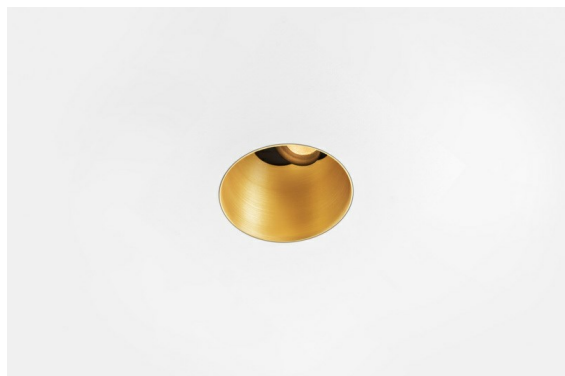

Date
Customer
Project
Type

Thimble Recessed Trimless Adjustable 70 1x LED 2700K Medium DE Gold Brushed Anodised

Minimalistic design, subtle curves, revealing colours, high-quality lens and LED. With its deep-recessed and glare-free light source, Thimble's clean and seamless execution makes it a quiet yet sophisticated choice for high-end residential or hospitality settings. This versatile, elegant architectural downlighter brings pure form, definition and quality light without stealing all the attention.

Specifications

Material	11623042
Light Source Type	LED
LED Type	BRIDGELUX V6 HD G7
LED technology	LED COB
CRI	Min. 90
Colour Temperature	2700K
Lifetime	L80B20 @50,000 Hours
Lamp Included	Yes
Number of Light Sources	1
CIE flux code	100 100 100 100 61
Binning (SDCM)	2
Light Direction	Down
Optic	Lens
Measured beam angle (°)	30.0
Input Voltage	Constant Current Driver Required
Electrical Class	III
IP Rating	20
Glow wire rating (°C)	960
Indoor/Outdoor	Indoor
Application	Ceiling
Mounting	Recessed
Cut-out size (mm)	ø86 for plastered concrete ceilings, ø105 for false ceilings
Mounting depth (mm)	110.0
Adjustability	H 360° V 30°
Distance to Lighted Object (m)	0,1
Primary Colour & Primary Finish	Gold, Brushed Anodised
Gross weight (g)	199.0
Drive current (mA)	350 500
Min. forward voltage (Vf)	14,8 15,2
Max. forward voltage (Vf)	18,0 18,6
Connected load (W)	5,7 8,5
Delivered lumens (lm)	437 590
Efficacy (lm/W)	77 69
Glare rating	0 0
Remark	• 4000K on request