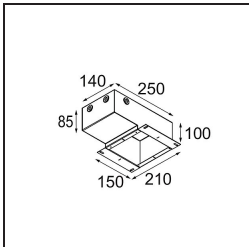

11624030 Installation Housing 140x250x100x210