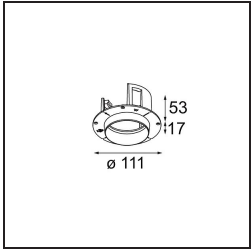

Material	11623042
Light Source Type	LED
LED Type	BRIDGELUX V6 HD G7
LED technology	LED COB
CRI	Min. 90
Colour Temperature	2700K
Lifetime	L80B10 @50,000 Hours
Lamp Included	Yes
Number of Light Sources	1
CIE flux code	100 100 100 100 61
Binning (SDCM)	2
Light Direction	Down
Optic	Lens
Measured beam angle (°)	30.0
Input Voltage	Constant Current Driver Required
Electrical Class	III
IP Rating	20
Glow wire rating (°C)	960
Indoor/Outdoor	Indoor
Application	Ceiling
Mounting	Recessed
Cut-out size (mm)	ø86 for plastered concrete ceilings, ø105 for false ceilings
Mounting depth (mm)	110.0
Adjustability	H 360° V 30°
Distance to Lighted Object (m)	0,1
Primary Colour & Primary Finish	Gold, Brushed Anodised
Gross weight (g)	199.0
Drive current (mA)	350 500
Min. forward voltage (Vf)	14,8 15,2
Max. forward voltage (Vf)	18,0 18,6
Connected load (W)	5,7 8,5
Delivered lumens (lm)	437 590
Efficacy (lm/W)	77 69
Glare rating	0 0
Remark	• 4000K on request

MODULAR
LIGHTING —
INSTRUMENTS

*Thimble Recessed Trimless Adjustable 70 lx LED 2700K Medium
DE Gold Brushed Anodised*

TM30 & CRI diagram

Light distribution & beam diagram

Installation Accessories

11624230 Concrete Kit 70 150x150 1x