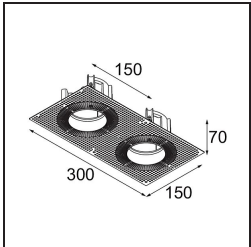

Specifications

Material	11623042
Light Source Type	LED
LED Type	BRIDGELUX V6 HD G7
LED technology	LED COB
CRI	Min. 90
Colour Temperature	2700K
Lifetime	L80B20 @50,000 Hours
Lamp Included	Yes
Number of Light Sources	1
CIE flux code	100 100 100 100 61
Binning (SDCM)	2
Light Direction	Down
Optic	Lens
Measured beam angle (°)	30.0
Input Voltage	Constant Current Driver Required
Electrical Class	III
IP Rating	20
Glow wire rating (°C)	960
Indoor/Outdoor	Indoor
Application	Ceiling
Mounting	Recessed
Cut-out size (mm)	ø86 for plastered concrete ceilings, ø105 for false ceilings
Mounting depth (mm)	110.0
Adjustability	H 360° V 30°
Distance to Lighted Object (m)	0,1
Primary Colour & Primary Finish	Gold, Brushed Anodised
Gross weight (g)	199.0
Drive current (mA)	350 500
Min. forward voltage (Vf)	14,8 15,2
Max. forward voltage (Vf)	18,0 18,6
Connected load (W)	5,7 8,5
Delivered lumens (lm)	437 590
Efficacy (lm/W)	77 69
Glare rating	0 0
Remark	• 4000K on request

TM30 & CRI diagram

Light distribution & beam diagram

Installation Accessories

11624230 Concrete Kit 70 150x150 1x

11624430 Concrete Ring 70 Standard Installation Housing

11624130 Installation Housing 140x400x100x210

11624030 Installation Housing 140x250x100x210

12292630 Gypsum Fibreboard 150x150

12292730 FFD_Gypsum fibreboard 300x150

11624530 Ring Recessed Trimless 70 1x

11624630 Plaster Kit Trimless 150x150 - 70 1x

12292530 Plaster Kit Trimless 300x150 - 70 2x