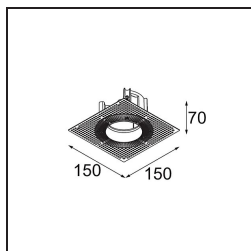

12292430 Plaster Kit Trimless 150x150 - 70 1x

Choose a required accessory