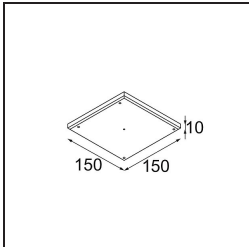

12292630 Gypsum Fibreboard 150x150