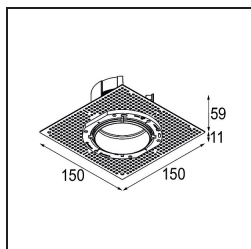

11624630 Plaster Kit Trimless 150x150 - 70 1x