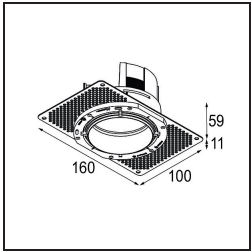

11624530 Ring Recessed Trimless 70 1x