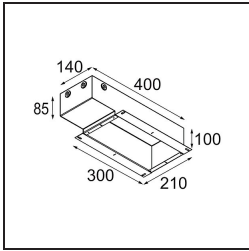

Specifications

Material	11623042
Light Source Type	LED
LED Type	BRIDGELUX V6 HD G7
LED technology	LED COB
CRI	Min. 90
Colour Temperature	2700K
Lifetime	L80B20 @50,000 Hours
Lamp Included	Yes
Number of Light Sources	1
CIE flux code	100 100 100 100 61
Binning (SDCM)	2
Light Direction	Down
Optic	Lens
Measured beam angle (°)	30.0
Input Voltage	Constant Current Driver Required
Electrical Class	III
IP Rating	20
Glow wire rating (°C)	960
Indoor/Outdoor	Indoor
Application	Ceiling
Mounting	Recessed
Cut-out size (mm)	ø86 for plastered concrete ceilings, ø105 for false ceilings
Mounting depth (mm)	110.0
Adjustability	H 360° V 30°
Distance to Lighted Object (m)	0,1
Primary Colour & Primary Finish	Gold, Brushed Anodised
Gross weight (g)	199.0
Drive current (mA)	350 500
Min. forward voltage (Vf)	14,8 15,2
Max. forward voltage (Vf)	18,0 18,6
Connected load (W)	5,7 8,5
Delivered lumens (lm)	437 590
Efficacy (lm/W)	77 69
Glare rating	0 0
Remark	• 4000K on request

TM30 & CRI diagram

Light distribution & beam diagram

Installation Accessories

11624230 Concrete Kit 70 150x150 1x

11624430 Concrete Ring 70 Standard Installation Housing

11624130 Installation Housing 140x400x100x210