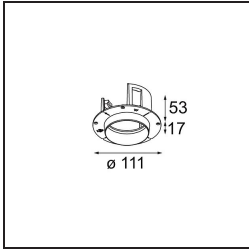

11624430 Concrete Ring 70 Standard Installation Housing