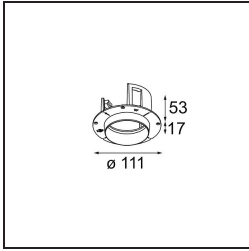

Specifications

Material	11623042
Light Source Type	LED
LED Type	BRIDGELUX V6 HD G7
LED technology	LED COB
CRI	Min. 90
Colour Temperature	2700K
Lifetime	L80B20 @50,000 Hours
Lamp Included	Yes
Number of Light Sources	1
CIE flux code	100 100 100 100 61
Binning (SDCM)	2
Light Direction	Down
Optic	Lens
Measured beam angle (°)	30.0
Input Voltage	Constant Current Driver Required
Electrical Class	III
IP Rating	20
Glow wire rating (°C)	960
Indoor/Outdoor	Indoor
Application	Ceiling
Mounting	Recessed
Cut-out size (mm)	ø86 for plastered concrete ceilings, ø105 for false ceilings
Mounting depth (mm)	110.0
Adjustability	H 360° V 30°
Distance to Lighted Object (m)	0,1
Primary Colour & Primary Finish	Gold, Brushed Anodised
Gross weight (g)	199.0
Drive current (mA)	350 500
Min. forward voltage (Vf)	14,8 15,2
Max. forward voltage (Vf)	18,0 18,6
Connected load (W)	5,7 8,5
Delivered lumens (lm)	437 590
Efficacy (lm/W)	77 69
Glare rating	0 0
Remark	• 4000K on request

TM30 & CRI diagram

Light distribution & beam diagram

Installation Accessories

11624230 Concrete Kit 70 150x150 1x

11624430 Concrete Ring 70 Standard Installation Housing

11624130 Installation Housing 140x400x100x210