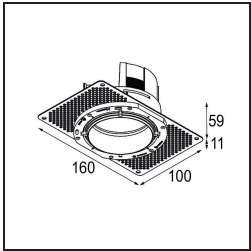

11624530 Ring Recessed Trimless 70 lx