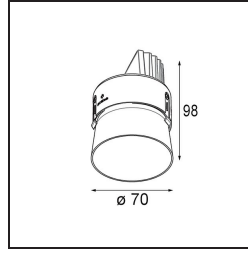

Date
Customer
Project
Type

*Thimble Recessed Trimless Adjustable 70 1x LED 2700K Medium DE Gold Brushed Anodised*

**Specifications**

Material	11623042
Light Source Type	LED
LED Type	BRIDGELUX V6 HD G7
LED technology	LED COB
CRI	Min. 90
Colour Temperature	2700K
Lifetime	L80B20 @50,000 Hours
Lamp Included	Yes
Number of Light Sources	1
CIE flux code	100 100 100 100 61
Binning (SDCM)	2
Light Direction	Down
Optic	Lens
Measured beam angle (°)	30.0
Input Voltage	Constant Current Driver Required
Electrical Class	III
IP Rating	20
Glow wire rating (°C)	960
Indoor/Outdoor	Indoor
Application	Ceiling
Mounting	Recessed
Cut-out size (mm)	ø86 for plastered concrete ceilings, ø105 for false ceilings
Mounting depth (mm)	110.0
Adjustability	H 360° V 30°
Distance to Lighted Object (m)	0,1
Primary Colour & Primary Finish	Gold, Brushed Anodised
Gross weight (g)	199.0
Drive current (mA)	350      500
Min. forward voltage (Vf)	14,8      15,2
Max. forward voltage (Vf)	18,0      18,6
Connected load (W)	5,7      8,5
Delivered lumens (lm)	437      590
Efficacy (lm/W)	77      69
Glare rating	0      0
Remark	• 4000K on request