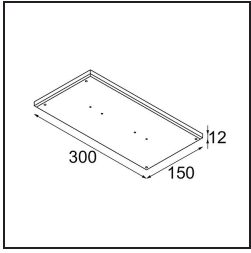

12292730 FFD_Gypsum fibreboard 300x150