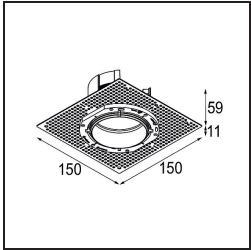

11624630 Plaster Kit Trimless 150x150 - 70 lx