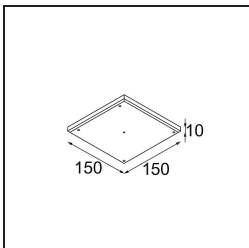

12292630 Gypsum Fibreboard 150x150