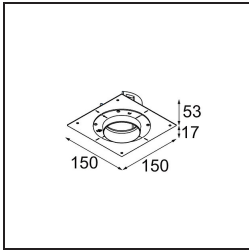

Installation Accessories

11624230 Concrete Kit 70 150x150 1x