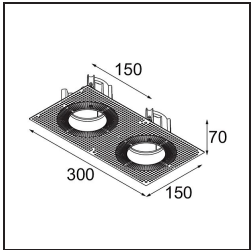

12292530 Plaster Kit Trimless 300x150 - 70 lx