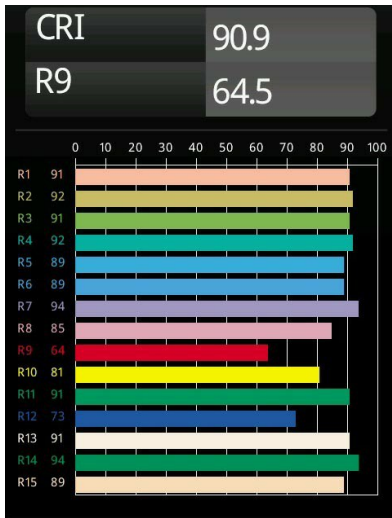

Date
Customer
Project
Type

Thimble Recessed Trimless Adjustable 70 1x LED 2700K Medium DE Gold Brushed Anodised

Specifications

Minimalistic design, subtle curves, revealing colours, high-quality lens and LED. With its deep-recessed and glare-free light source, Thimble's clean and seamless execution makes it a quiet yet sophisticated choice for high-end residential or hospitality settings. This versatile, elegant architectural downlighter brings pure form, definition and quality light without stealing all the attention.

Material	11623042
Light Source Type	LED
LED Type	BRIDGELUX V6 HD G7
LED technology	LED COB
CRI	Min. 90
Colour Temperature	2700K
Lifetime	L80B10 @50,000 Hours
Lamp Included	Yes
Number of Light Sources	1
CIE flux code	100 100 100 100 61
Binning (SDCM)	2
Light Direction	Down
Optic	Lens
Measured beam angle (°)	30.0
Input Voltage	Constant Current Driver Required
Electrical Class	III
IP Rating	20
Glow wire rating (°C)	960
Indoor/Outdoor	Indoor
Application	Ceiling
Mounting	Recessed
Cut-out size (mm)	ø86 for plastered concrete ceilings, ø105 for false ceilings
Mounting depth (mm)	110.0
Adjustability	H 360° V 30°
Distance to Lighted Object (m)	0,1
Primary Colour & Primary Finish	Gold, Brushed Anodised
Gross weight (g)	199.0
Drive current (mA)	350 500
Min. forward voltage (Vf)	14,8 15,2
Max. forward voltage (Vf)	18,0 18,6
Connected load (W)	5,7 8,5
Delivered lumens (lm)	437 590
Efficacy (lm/W)	77 69
Glare rating	0 0
Remark	• 4000K on request

MODULAR
LIGHTING —
INSTRUMENTS

*Thimble Recessed Trimless Adjustable 70 lx LED 2700K Medium
DE Gold Brushed Anodised*

TM30 & CRI diagram

Light distribution & beam diagram

Installation Accessories

11624230 Concrete Kit 70 150x150 1x