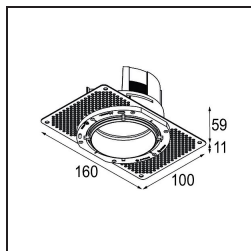

Material	11623042
Light Source Type	LED
LED Type	BRIDGELUX V6 HD G7
LED technology	LED COB
CRI	Min. 90
Colour Temperature	2700K
Lifetime	L80B10 @50,000 Hours
Lamp Included	Yes
Number of Light Sources	1
CIE flux code	100 100 100 100 61
Binning (SDCM)	2
Light Direction	Down
Optic	Lens
Measured beam angle (°)	30.0
Input Voltage	Constant Current Driver Required
Electrical Class	III
IP Rating	20
Glow wire rating (°C)	960
Indoor/Outdoor	Indoor
Application	Ceiling
Mounting	Recessed
Cut-out size (mm)	ø86 for plastered concrete ceilings, ø105 for false ceilings
Mounting depth (mm)	110.0
Adjustability	H 360° V 30°
Distance to Lighted Object (m)	0,1
Primary Colour & Primary Finish	Gold, Brushed Anodised
Gross weight (g)	199.0
Drive current (mA)	350 500
Min. forward voltage (Vf)	14,8 15,2
Max. forward voltage (Vf)	18,0 18,6
Connected load (W)	5,7 8,5
Delivered lumens (lm)	437 590
Efficacy (lm/W)	77 69
Glare rating	0 0
Remark	• 4000K on request

11624430 Concrete Ring 70 Standard Installation Housing

11624130 Installation Housing 140x400x100x210

11624030 Installation Housing 140x250x100x210

12292630 Gypsum Fibreboard 150x150

12292730 FFD_Gypsum fibreboard 300x150