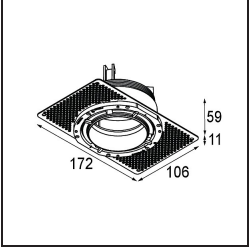

12293630 Plaster Kit Trimless 150x150 - 70 1x

■ **11624730** Ring Recessed Trimless 70 1x

■ Choose a required accessory