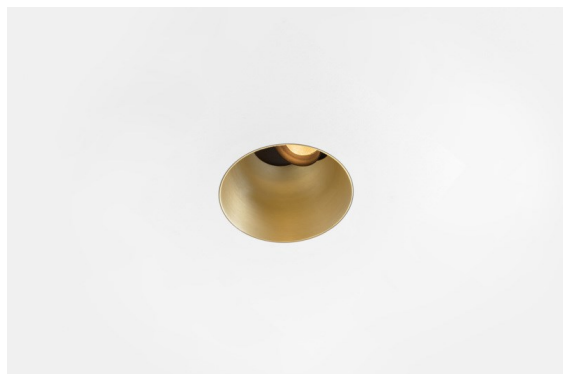

Date
Customer
Project
Type

Thimble Recessed Trimless Adjustable 70 1x LED 2700K Medium DE Champagne Brushed Anodised

Minimalistic design, subtle curves, revealing colours, high-quality lens and LED. With its deep-recessed and glare-free light source, Thimble's clean and seamless execution makes it a quiet yet sophisticated choice for high-end residential or hospitality settings. This versatile, elegant architectural downlighter brings pure form, definition and quality light without stealing all the attention.

Specifications

Material	11623041
Light Source Type	LED
LED Type	BRIDGELUX V6 HD G7
LED technology	LED COB
CRI	Min. 90
Colour Temperature	2700K
Lifetime	L80B10 @50,000 Hours
Lamp Included	Yes
Number of Light Sources	1
CIE flux code	100 100 100 100 61
Binning (SDCM)	2
Light Direction	Down
Optic	Lens
Measured beam angle (°)	30.0
Input Voltage	Constant Current Driver Required
Electrical Class	III
IP Rating	20
Glow wire rating (°C)	960
Indoor/Outdoor	Indoor
Application	Ceiling
Mounting	Recessed
Cut-out size (mm)	ø111
Mounting depth (mm)	110.0
Adjustability	H 360° V 30°
Distance to Lighted Object (m)	0,1
Primary Colour & Primary Finish	Champagne, Brushed Anodised
Gross weight (g)	199.0
Drive current (mA)	350 500
Min. forward voltage (Vf)	14,8 15,2
Max. forward voltage (Vf)	18,0 18,6
Connected load (W)	5,7 8,5
Luminous flux per lamp (lm)	440 593
Efficacy (lm/W)	77 70
Glare rating	0 0

Remark

- 4000K on request
-

TM30 & CRI diagram

Light distribution & beam diagram

Installation Accessories

11624230 Concrete Kit 70 150x150 1x

11624430 Concrete Ring 70 Standard Installation Housing

11624030 Installation Housing 140x250x100x210