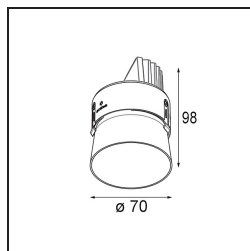

Specifications

Material	11623041
Light Source Type	LED
LED Type	BRIDGELUX V6 HD G7
LED technology	LED COB
CRI	Min. 90
Colour Temperature	2700K
Lifetime	L80B10 @50,000 Hours
Lamp Included	Yes
Number of Light Sources	1
CIE flux code	100 100 100 100 61
Binning (SDCM)	2
Light Direction	Down
Optic	Lens
Measured beam angle (°)	30.0
Input Voltage	Constant Current Driver Required
Electrical Class	III
IP Rating	20
Glow wire rating (°C)	960
Indoor/Outdoor	Indoor
Application	Ceiling
Mounting	Recessed
Cut-out size (mm)	ø111
Mounting depth (mm)	110.0
Adjustability	H 360° V 30°
Distance to Lighted Object (m)	0,1
Primary Colour & Primary Finish	Champagne, Brushed Anodised
Gross weight (g)	199.0
Drive current (mA)	350 500
Min. forward voltage (Vf)	14,8 15,2
Max. forward voltage (Vf)	18,0 18,6
Connected load (W)	5,7 8,5
Luminous flux per lamp (lm)	440 593
Efficacy (lm/W)	77 70
Glare rating	0 0

Remark

- 4000K on request
-

TM30 & CRI diagram

Light distribution & beam diagram

Installation Accessories

11624230 Concrete Kit 70 150x150 1x

11624430 Concrete Ring 70 Standard Installation Housing

11624030 Installation Housing 140x250x100x210