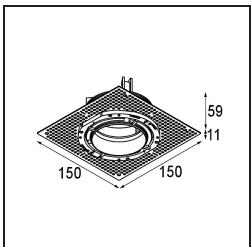

12292630 Gypsum Fibreboard 150x150

12293630 Plaster Kit Trimless 150x150 - 70 1x