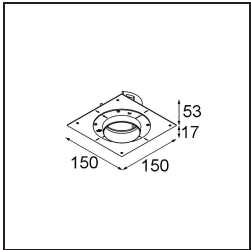

Installation Accessories

11624230 Concrete Kit 70 150x150 1x