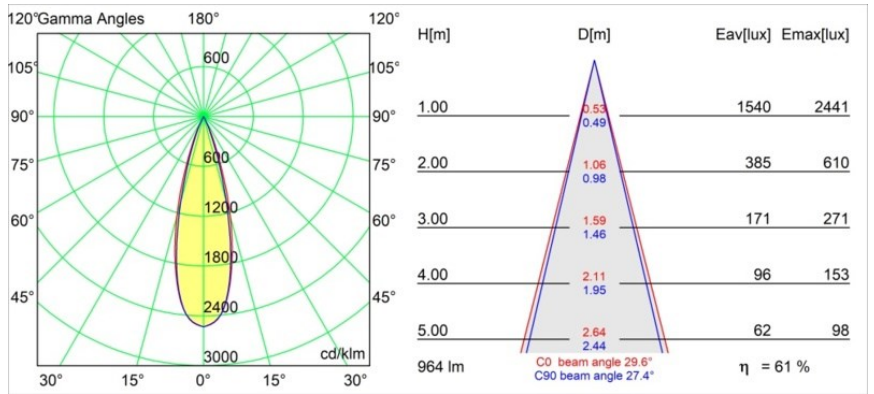

Light distribution & beam diagram