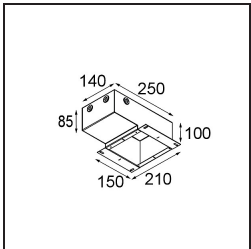

11624430 Concrete Ring 70 Standard Installation Housing

11624030 Installation Housing 140x250x100x210