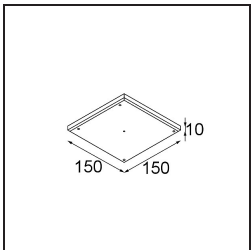

11624030 Installation Housing 140x250x100x210

12292630 Gypsum Fibreboard 150x150