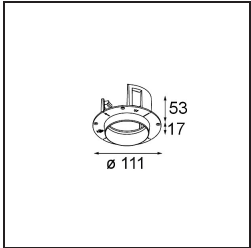

*Thimble Recessed Trimless Adjustable 70 1x LED 2700K Medium DE Black Structure*

**Specifications**

Material	11623032
Light Source Type	LED
LED Type	BRIDGELUX V6 HD G7
LED technology	LED COB
CRI	Min. 90
Colour Temperature	2700K
Lifetime	L80B10 @50,000 Hours
Lamp Included	Yes
Number of Light Sources	1
CIE flux code	100 100 100 100 62
Binning (SDCM)	2
Light Direction	Down
Optic	Lens
Measured beam angle (°)	30.0
Input Voltage	Constant Current Driver Required
Electrical Class	III
IP Rating	20
Glow wire rating (°C)	960
Indoor/Outdoor	Indoor
Application	Ceiling
Mounting	Recessed
Cut-out size (mm)	ø111
Mounting depth (mm)	110.0
Adjustability	H 360° V 30°
Distance to Lighted Object (m)	0,1
Primary Colour & Primary Finish	Black, Structure
Gross weight (g)	199.0
Drive current (mA)	350      500
Min. forward voltage (Vf)	14,8      15,2
Max. forward voltage (Vf)	18,0      18,6
Connected load (W)	5,7      8,5
Luminous flux per lamp (lm)	440      593
Efficacy (lm/W)	77      70
Glare rating	0      0

---

Remark

- 4000K on request
-

**TM30 & CRI diagram**

**Light distribution & beam diagram**

Diagrams

**Installation Accessories**

**11624230** Concrete Kit 70 150x150 1x