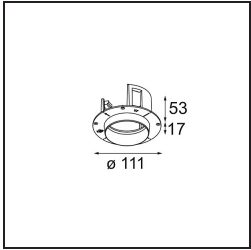

*Thimble Recessed Trimless Adjustable 70 1x LED 2700K Medium DE Black Structure*

**Specifications**

Material	11623032
Light Source Type	LED
LED Type	BRIDGELUX V6 HD G7
LED technology	LED COB
CRI	Min. 90
Colour Temperature	2700K
Lifetime	L80B10 @50,000 Hours
Lamp Included	Yes
Number of Light Sources	1
CIE flux code	100 100 100 100 62
Binning (SDCM)	2
Light Direction	Down
Optic	Lens
Measured beam angle (°)	30.0
Input Voltage	Constant Current Driver Required
Electrical Class	III
IP Rating	20
Glow wire rating (°C)	960
Indoor/Outdoor	Indoor
Application	Ceiling
Mounting	Recessed
Cut-out size (mm)	ø111
Mounting depth (mm)	110.0
Adjustability	H 360° V 30°
Distance to Lighted Object (m)	0,1
Primary Colour & Primary Finish	Black, Structure
Gross weight (g)	199.0
Drive current (mA)	350      500
Min. forward voltage (Vf)	14,8      15,2
Max. forward voltage (Vf)	18,0      18,6
Connected load (W)	5,7      8,5
Luminous flux per lamp (lm)	440      593
Efficacy (lm/W)	77      70
Glare rating	0      0

---

Remark

- 4000K on request
-

**TM30 & CRI diagram**

**Light distribution & beam diagram**

**Installation Accessories**

**11624230** Concrete Kit 70 150x150 1x

**11624430** Concrete Ring 70 Standard Installation Housing