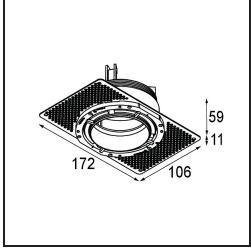

*Thimble Recessed Trimless Adjustable 70 1x LED 2700K Medium DE Black Structure*

**Specifications**

Material	11623032
Light Source Type	LED
LED Type	BRIDGELUX V6 HD G7
LED technology	LED COB
CRI	Min. 90
Colour Temperature	2700K
Lifetime	L80B10 @50,000 Hours
Lamp Included	Yes
Number of Light Sources	1
CIE flux code	100 100 100 100 62
Binning (SDCM)	2
Light Direction	Down
Optic	Lens
Measured beam angle (°)	30.0
Input Voltage	Constant Current Driver Required
Electrical Class	III
IP Rating	20
Glow wire rating (°C)	960
Indoor/Outdoor	Indoor
Application	Ceiling
Mounting	Recessed
Cut-out size (mm)	ø111
Mounting depth (mm)	110.0
Adjustability	H 360° V 30°
Distance to Lighted Object (m)	0,1
Primary Colour & Primary Finish	Black, Structure
Gross weight (g)	199.0
Drive current (mA)	350      500
Min. forward voltage (Vf)	14,8      15,2
Max. forward voltage (Vf)	18,0      18,6
Connected load (W)	5,7      8,5
Luminous flux per lamp (lm)	440      593
Efficacy (lm/W)	77      70
Glare rating	0      0

**11624430** Concrete Ring 70 Standard Installation Housing

**11624030** Installation Housing 140x250x100x210

**12292630** Gypsum Fibreboard 150x150

**12293630** Plaster Kit Trimless 150x150 - 70 1x

■ **11624730** Ring Recessed Trimless 70 1x