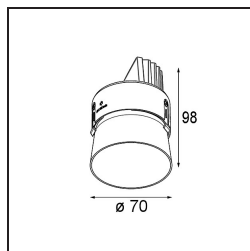

*Thimble Recessed Trimless Adjustable 70 1x LED 2700K Medium DE Black Structure*

**Specifications**

Material	11623032
Light Source Type	LED
LED Type	BRIDGELUX V6 HD G7
LED technology	LED COB
CRI	Min. 90
Colour Temperature	2700K
Lifetime	L80B10 @50,000 Hours
Lamp Included	Yes
Number of Light Sources	1
CIE flux code	100 100 100 100 62
Binning (SDCM)	2
Light Direction	Down
Optic	Lens
Measured beam angle (°)	30.0
Input Voltage	Constant Current Driver Required
Electrical Class	III
IP Rating	20
Glow wire rating (°C)	960
Indoor/Outdoor	Indoor
Application	Ceiling
Mounting	Recessed
Cut-out size (mm)	ø111
Mounting depth (mm)	110.0
Adjustability	H 360° V 30°
Distance to Lighted Object (m)	0,1
Primary Colour & Primary Finish	Black, Structure
Gross weight (g)	199.0
Drive current (mA)	350      500
Min. forward voltage (Vf)	14,8      15,2
Max. forward voltage (Vf)	18,0      18,6
Connected load (W)	5,7      8,5
Luminous flux per lamp (lm)	440      593
Efficacy (lm/W)	77      70
Glare rating	0      0