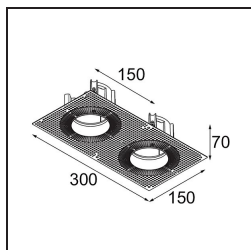

Date
Customer
Project
Type

Thimble Recessed Trimless Adjustable 70 1x LED 2700K Medium DE Black Structure

Specifications

Material	11623032
Light Source Type	LED
LED Type	BRIDGELUX V6 HD G7
LED technology	LED COB
CRI	Min. 90
Colour Temperature	2700K
Lifetime	L80B10 @50,000 Hours
Lamp Included	Yes
Number of Light Sources	1
CIE flux code	100 100 100 100 62
Binning (SDCM)	2
Light Direction	Down
Optic	Lens
Measured beam angle (°)	30.0
Input Voltage	Constant Current Driver Required
Electrical Class	III
IP Rating	20
Glow wire rating (°C)	960
Indoor/Outdoor	Indoor
Application	Ceiling
Mounting	Recessed
Cut-out size (mm)	ø86 for plastered concrete ceilings, ø105 for false ceilings
Mounting depth (mm)	110.0
Adjustability	H 360° V 30°
Distance to Lighted Object (m)	0,1
Primary Colour & Primary Finish	Black, Structure
Gross weight (g)	199.0
Drive current (mA)	350 500
Min. forward voltage (Vf)	14,8 15,2
Max. forward voltage (Vf)	18,0 18,6
Connected load (W)	5,7 8,5
Delivered lumens (lm)	440 593
Efficacy (lm/W)	77 70
Glare rating	0 0
Remark	• 4000K on request

TM30 & CRI diagram

Light distribution & beam diagram

Diagrams

Installation Accessories

11624230 Concrete Kit 70 150x150 1x

11624430 Concrete Ring 70 Standard Installation Housing

11624130 Installation Housing 140x400x100x210

11624030 Installation Housing 140x250x100x210

12292630 Gypsum Fibreboard 150x150

12292730 FFD_Gypsum fibreboard 300x150

11624530 Ring Recessed Trimless 70 1x

11624630 Plaster Kit Trimless 150x150 - 70 1x

12292530 Plaster Kit Trimless 300x150 - 70 2x