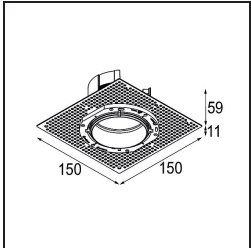

Date
Customer
Project
Type

Thimble Recessed Trimless Adjustable 70 1x LED 2700K Medium DE Black Structure

Specifications

Material	11623032
Light Source Type	LED
LED Type	BRIDGELUX V6 HD G7
LED technology	LED COB
CRI	Min. 90
Colour Temperature	2700K
Lifetime	L80B20 @50,000 Hours
Lamp Included	Yes
Number of Light Sources	1
CIE flux code	100 100 100 100 62
Binning (SDCM)	2
Light Direction	Down
Optic	Lens
Measured beam angle (°)	30.0
Input Voltage	Constant Current Driver Required
Electrical Class	III
IP Rating	20
Glow wire rating (°C)	960
Indoor/Outdoor	Indoor
Application	Ceiling
Mounting	Recessed
Cut-out size (mm)	ø86 for plastered concrete ceilings, ø105 for false ceilings
Mounting depth (mm)	110.0
Adjustability	H 360° V 30°
Distance to Lighted Object (m)	0,1
Primary Colour & Primary Finish	Black, Structure
Gross weight (g)	199.0
Drive current (mA)	350 500
Min. forward voltage (Vf)	14,8 15,2
Max. forward voltage (Vf)	18,0 18,6
Connected load (W)	5,7 8,5
Delivered lumens (lm)	440 593
Efficacy (lm/W)	77 70
Glare rating	0 0
Remark	• 4000K on request

TM30 & CRI diagram

Light distribution & beam diagram

Diagrams

Installation Accessories

11624230 Concrete Kit 70 150x150 1x

11624430 Concrete Ring 70 Standard Installation Housing

11624130 Installation Housing 140x400x100x210

11624030 Installation Housing 140x250x100x210

12292630 Gypsum Fibreboard 150x150

12292730 FFD_Gypsum fibreboard 300x150

11624530 Ring Recessed Trimless 70 lx

11624630 Plaster Kit Trimless 150x150 - 70 lx

12292530 Plaster Kit Trimless 300x150 - 70 lx