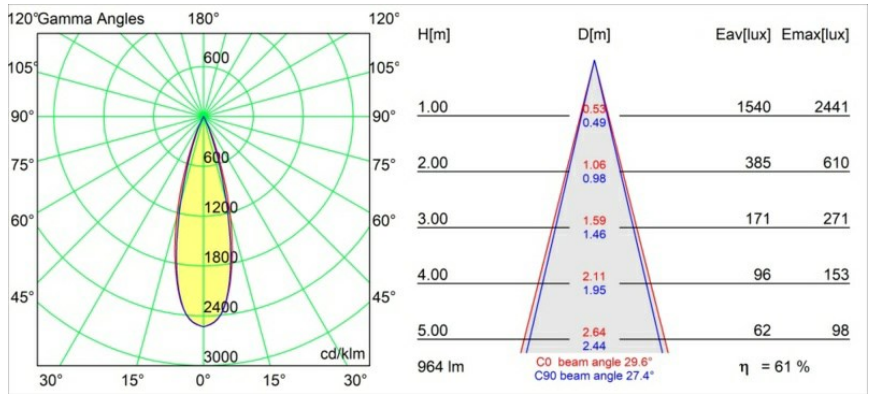

Light distribution & beam diagram