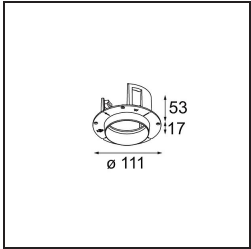

Date
Customer
Project
Type

Thimble Recessed Trimless Adjustable 70 1x LED 2700K Medium DE Black Structure

Specifications

Material	11623032
Light Source Type	LED
LED Type	BRIDGELUX V6 HD G7
LED technology	LED COB
CRI	Min. 90
Colour Temperature	2700K
Lifetime	L80B10 @50,000 Hours
Lamp Included	Yes
Number of Light Sources	1
CIE flux code	100 100 100 100 62
Binning (SDCM)	2
Light Direction	Down
Optic	Lens
Measured beam angle (°)	30.0
Input Voltage	Constant Current Driver Required
Electrical Class	III
IP Rating	20
Glow wire rating (°C)	960
Indoor/Outdoor	Indoor
Application	Ceiling
Mounting	Recessed
Cut-out size (mm)	ø86 for plastered concrete ceilings, ø105 for false ceilings
Mounting depth (mm)	110.0
Adjustability	H 360° V 30°
Distance to Lighted Object (m)	0,1
Primary Colour & Primary Finish	Black, Structure
Gross weight (g)	199.0
Drive current (mA)	350 500
Min. forward voltage (Vf)	14,8 15,2
Max. forward voltage (Vf)	18,0 18,6
Connected load (W)	5,7 8,5
Delivered lumens (lm)	440 593
Efficacy (lm/W)	77 70
Glare rating	0 0
Remark	• 4000K on request

TM30 & CRI diagram

Light distribution & beam diagram

Diagrams

Installation Accessories

11624230 Concrete Kit 70 150x150 1x

11624430 Concrete Ring 70 Standard Installation Housing

11624130 Installation Housing 140x400x100x210