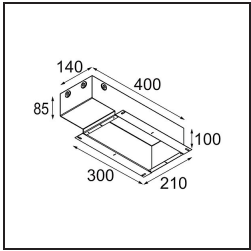

Date
Customer
Project
Type

Thimble Recessed Trimless Adjustable 70 1x LED 2700K Medium DE Black Structure

Specifications

Material	11623032
Light Source Type	LED
LED Type	BRIDGELUX V6 HD G7
LED technology	LED COB
CRI	Min. 90
Colour Temperature	2700K
Lifetime	L80B10 @50,000 Hours
Lamp Included	Yes
Number of Light Sources	1
CIE flux code	100 100 100 100 62
Binning (SDCM)	2
Light Direction	Down
Optic	Lens
Measured beam angle (°)	30.0
Input Voltage	Constant Current Driver Required
Electrical Class	III
IP Rating	20
Glow wire rating (°C)	960
Indoor/Outdoor	Indoor
Application	Ceiling
Mounting	Recessed
Cut-out size (mm)	ø86 for plastered concrete ceilings, ø105 for false ceilings
Mounting depth (mm)	110.0
Adjustability	H 360° V 30°
Distance to Lighted Object (m)	0,1
Primary Colour & Primary Finish	Black, Structure
Gross weight (g)	199.0
Drive current (mA)	350 500
Min. forward voltage (Vf)	14,8 15,2
Max. forward voltage (Vf)	18,0 18,6
Connected load (W)	5,7 8,5
Delivered lumens (lm)	440 593
Efficacy (lm/W)	77 70
Glare rating	0 0
Remark	• 4000K on request

TM30 & CRI diagram

Light distribution & beam diagram

Diagrams

Installation Accessories

11624230 Concrete Kit 70 150x150 1x

11624430 Concrete Ring 70 Standard Installation Housing

11624130 Installation Housing 140x400x100x210