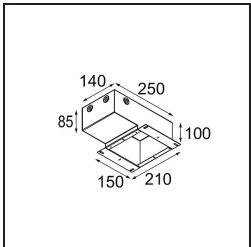

Date
Customer
Project
Type

Thimble Recessed Trimless Adjustable 70 1x LED 2700K Medium DE Black Structure

Specifications

Material	11623032
Light Source Type	LED
LED Type	BRIDGELUX V6 HD G7
LED technology	LED COB
CRI	Min. 90
Colour Temperature	2700K
Lifetime	L80B10 @50,000 Hours
Lamp Included	Yes
Number of Light Sources	1
CIE flux code	100 100 100 100 62
Binning (SDCM)	2
Light Direction	Down
Optic	Lens
Measured beam angle (°)	30.0
Input Voltage	Constant Current Driver Required
Electrical Class	III
IP Rating	20
Glow wire rating (°C)	960
Indoor/Outdoor	Indoor
Application	Ceiling
Mounting	Recessed
Cut-out size (mm)	ø86 for plastered concrete ceilings, ø105 for false ceilings
Mounting depth (mm)	110.0
Adjustability	H 360° V 30°
Distance to Lighted Object (m)	0,1
Primary Colour & Primary Finish	Black, Structure
Gross weight (g)	199.0
Drive current (mA)	350 500
Min. forward voltage (Vf)	14,8 15,2
Max. forward voltage (Vf)	18,0 18,6
Connected load (W)	5,7 8,5
Delivered lumens (lm)	440 593
Efficacy (lm/W)	77 70
Glare rating	0 0
Remark	• 4000K on request

TM30 & CRI diagram

Light distribution & beam diagram

Diagrams

Installation Accessories

11624230 Concrete Kit 70 150x150 1x

11624430 Concrete Ring 70 Standard Installation Housing

11624130 Installation Housing 140x400x100x210