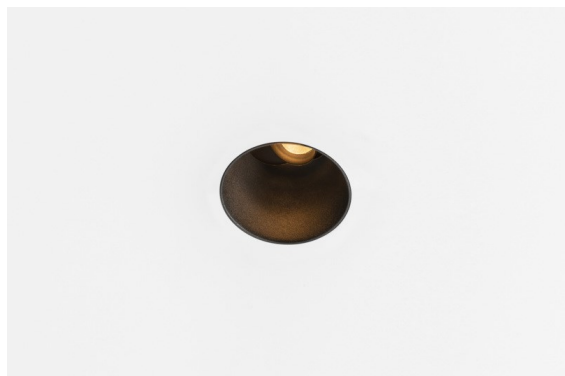

*Thimble Recessed Trimless Adjustable 70 1x LED 2700K Medium DE Black Structure*

**Specifications**

Material	11623032
Light Source Type	LED
LED Type	BRIDGELUX V6 HD G7
LED technology	LED COB
CRI	Min. 90
Colour Temperature	2700K
Lifetime	L80B10 @50,000 Hours
Lamp Included	Yes
Number of Light Sources	1
CIE flux code	100 100 100 100 62
Binning (SDCM)	2
Light Direction	Down
Optic	Lens
Measured beam angle (°)	30.0
Input Voltage	Constant Current Driver Required
Electrical Class	III
IP Rating	20
Glow wire rating (°C)	960
Indoor/Outdoor	Indoor
Application	Ceiling
Mounting	Recessed
Cut-out size (mm)	ø111
Mounting depth (mm)	110.0
Adjustability	H 360° V 30°
Distance to Lighted Object (m)	0,1
Primary Colour & Primary Finish	Black, Structure
Gross weight (g)	199.0
Drive current (mA)	350      500
Min. forward voltage (Vf)	14,8      15,2
Max. forward voltage (Vf)	18,0      18,6
Connected load (W)	5,7      8,5
Luminous flux per lamp (lm)	440      593
Efficacy (lm/W)	77      70
Glare rating	0      0

Minimalistic design, subtle curves, revealing colours, high-quality lens and LED. With its deep-recessed and glare-free light source, Thimble's clean and seamless execution makes it a quiet yet sophisticated choice for high-end residential or hospitality settings. This versatile, elegant architectural downlighter brings pure form, definition and quality light without stealing all the attention.