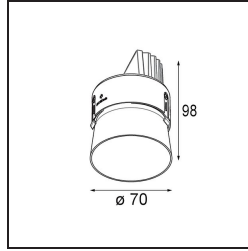

Date
Customer
Project
Type

Thimble Recessed Trimless Adjustable 70 1x LED 2700K Medium DE Black Structure

Specifications

Material	11623032
Light Source Type	LED
LED Type	BRIDGELUX V6 HD G7
LED technology	LED COB
CRI	Min. 90
Colour Temperature	2700K
Lifetime	L80B20 @50,000 Hours
Lamp Included	Yes
Number of Light Sources	1
CIE flux code	100 100 100 100 62
Binning (SDCM)	2
Light Direction	Down
Optic	Lens
Measured beam angle (°)	30.0
Input Voltage	Constant Current Driver Required
Electrical Class	III
IP Rating	20
Glow wire rating (°C)	960
Indoor/Outdoor	Indoor
Application	Ceiling
Mounting	Recessed
Cut-out size (mm)	ø86 for plastered concrete ceilings, ø105 for false ceilings
Mounting depth (mm)	110.0
Adjustability	H 360° V 30°
Distance to Lighted Object (m)	0,1
Primary Colour & Primary Finish	Black, Structure
Gross weight (g)	199.0
Drive current (mA)	350 500
Min. forward voltage (Vf)	14,8 15,2
Max. forward voltage (Vf)	18,0 18,6
Connected load (W)	5,7 8,5
Delivered lumens (lm)	440 593
Efficacy (lm/W)	77 70
Glare rating	0 0
Remark	• 4000K on request

TM30 & CRI diagram

Light distribution & beam diagram

Diagrams

Installation Accessories

11624230 Concrete Kit 70 150x150 1x

11624430 Concrete Ring 70 Standard Installation Housing

11624130 Installation Housing 140x400x100x210