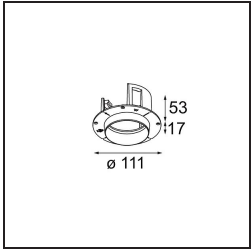

Date
Customer
Project
Type

Thimble Recessed Trimless Adjustable 70 1x LED 2700K Medium DE Black Structure

Specifications

Material	11623032
Light Source Type	LED
LED Type	BRIDGELUX V6 HD G7
LED technology	LED COB
CRI	Min. 90
Colour Temperature	2700K
Lifetime	L80B20 @50,000 Hours
Lamp Included	Yes
Number of Light Sources	1
CIE flux code	100 100 100 100 62
Binning (SDCM)	2
Light Direction	Down
Optic	Lens
Measured beam angle (°)	30.0
Input Voltage	Constant Current Driver Required
Electrical Class	III
IP Rating	20
Glow wire rating (°C)	960
Indoor/Outdoor	Indoor
Application	Ceiling
Mounting	Recessed
Cut-out size (mm)	ø86 for plastered concrete ceilings, ø105 for false ceilings
Mounting depth (mm)	110.0
Adjustability	H 360° V 30°
Distance to Lighted Object (m)	0,1
Primary Colour & Primary Finish	Black, Structure
Gross weight (g)	199.0
Drive current (mA)	350 500
Min. forward voltage (Vf)	14,8 15,2
Max. forward voltage (Vf)	18,0 18,6
Connected load (W)	5,7 8,5
Delivered lumens (lm)	440 593
Efficacy (lm/W)	77 70
Glare rating	0 0
Remark	• 4000K on request

TM30 & CRI diagram

Light distribution & beam diagram

Diagrams

Installation Accessories

11624230 Concrete Kit 70 150x150 1x

11624430 Concrete Ring 70 Standard Installation Housing

11624130 Installation Housing 140x400x100x210