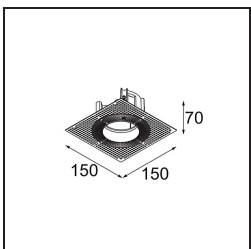

Date
Customer
Project
Type

Thimble Recessed Trimless Adjustable 70 1x LED 2700K Medium DE Black Structure

Specifications

Material	11623032
Light Source Type	LED
LED Type	BRIDGELUX V6 HD G7
LED technology	LED COB
CRI	Min. 90
Colour Temperature	2700K
Lifetime	L80B20 @50,000 Hours
Lamp Included	Yes
Number of Light Sources	1
CIE flux code	100 100 100 100 62
Binning (SDCM)	2
Light Direction	Down
Optic	Lens
Measured beam angle (°)	30.0
Input Voltage	Constant Current Driver Required
Electrical Class	III
IP Rating	20
Glow wire rating (°C)	960
Indoor/Outdoor	Indoor
Application	Ceiling
Mounting	Recessed
Cut-out size (mm)	ø86 for plastered concrete ceilings, ø105 for false ceilings
Mounting depth (mm)	110.0
Adjustability	H 360° V 30°
Distance to Lighted Object (m)	0,1
Primary Colour & Primary Finish	Black, Structure
Gross weight (g)	199.0
Drive current (mA)	350 500
Min. forward voltage (Vf)	14,8 15,2
Max. forward voltage (Vf)	18,0 18,6
Connected load (W)	5,7 8,5
Delivered lumens (lm)	440 593
Efficacy (lm/W)	77 70
Glare rating	0 0
Remark	• 4000K on request

TM30 & CRI diagram

Light distribution & beam diagram

Diagrams

Installation Accessories

11624230 Concrete Kit 70 150x150 1x

11624430 Concrete Ring 70 Standard Installation Housing

11624130 Installation Housing 140x400x100x210

11624030 Installation Housing 140x250x100x210

12292630 Gypsum Fibreboard 150x150

12292730 FFD_Gypsum fibreboard 300x150

11624530 Ring Recessed Trimless 70 lx

11624630 Plaster Kit Trimless 150x150 - 70 lx

12292530 Plaster Kit Trimless 300x150 - 70 lx