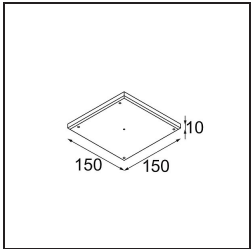

12292630 Gypsum Fibreboard 150x150