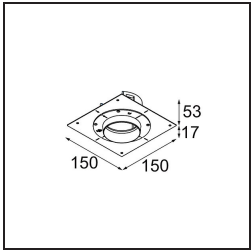

Date
Customer
Project
Type

Thimble Recessed Trimless Adjustable 70 1x LED 2700K Medium DE Black Structure

Specifications

Material	11623032
Light Source Type	LED
LED Type	BRIDGELUX V6 HD G7
LED technology	LED COB
CRI	Min. 90
Colour Temperature	2700K
Lifetime	L80B10 @50,000 Hours
Lamp Included	Yes
Number of Light Sources	1
CIE flux code	100 100 100 100 62
Binning (SDCM)	2
Light Direction	Down
Optic	Lens
Measured beam angle (°)	30.0
Input Voltage	Constant Current Driver Required
Electrical Class	III
IP Rating	20
Glow wire rating (°C)	960
Indoor/Outdoor	Indoor
Application	Ceiling
Mounting	Recessed
Cut-out size (mm)	ø86 for plastered concrete ceilings, ø105 for false ceilings
Mounting depth (mm)	110.0
Adjustability	H 360° V 30°
Distance to Lighted Object (m)	0,1
Primary Colour & Primary Finish	Black, Structure
Gross weight (g)	199.0
Drive current (mA)	350 500
Min. forward voltage (Vf)	14,8 15,2
Max. forward voltage (Vf)	18,0 18,6
Connected load (W)	5,7 8,5
Delivered lumens (lm)	440 593
Efficacy (lm/W)	77 70
Glare rating	0 0
Remark	• 4000K on request

TM30 & CRI diagram

Light distribution & beam diagram

Diagrams

Installation Accessories

11624230 Concrete Kit 70 150x150 1x

11624430 Concrete Ring 70 Standard Installation Housing

11624130 Installation Housing 140x400x100x210