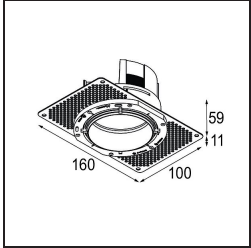

11624530 Ring Recessed Trimless 70 lx