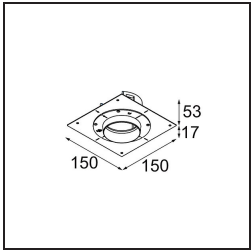

Date
Customer
Project
Type

Thimble Recessed Trimless Adjustable 70 1x LED 2700K Medium DE Black Structure

Specifications

Material	11623032
Light Source Type	LED
LED Type	BRIDGELUX V6 HD G7
LED technology	LED COB
CRI	Min. 90
Colour Temperature	2700K
Lifetime	L80B20 @50,000 Hours
Lamp Included	Yes
Number of Light Sources	1
CIE flux code	100 100 100 100 62
Binning (SDCM)	2
Light Direction	Down
Optic	Lens
Measured beam angle (°)	30.0
Input Voltage	Constant Current Driver Required
Electrical Class	III
IP Rating	20
Glow wire rating (°C)	960
Indoor/Outdoor	Indoor
Application	Ceiling
Mounting	Recessed
Cut-out size (mm)	ø86 for plastered concrete ceilings, ø105 for false ceilings
Mounting depth (mm)	110.0
Adjustability	H 360° V 30°
Distance to Lighted Object (m)	0,1
Primary Colour & Primary Finish	Black, Structure
Gross weight (g)	199.0
Drive current (mA)	350 500
Min. forward voltage (Vf)	14,8 15,2
Max. forward voltage (Vf)	18,0 18,6
Connected load (W)	5,7 8,5
Delivered lumens (lm)	440 593
Efficacy (lm/W)	77 70
Glare rating	0 0
Remark	• 4000K on request

TM30 & CRI diagram

Light distribution & beam diagram

Diagrams

Installation Accessories

11624230 Concrete Kit 70 150x150 1x

11624430 Concrete Ring 70 Standard Installation Housing

11624130 Installation Housing 140x400x100x210