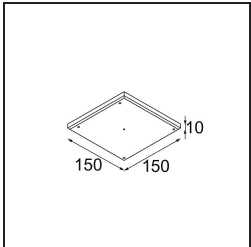

12292630 Gypsum Fibreboard 150x150