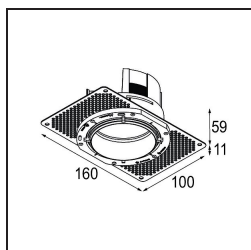

11624530 Ring Recessed Trimless 70 1x