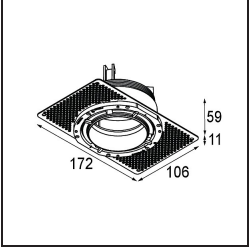

*Thimble Recessed Trimless Adjustable 70 1x LED 2700K Medium DE Black Structure*

**Specifications**

Material	11623032
Light Source Type	LED
LED Type	BRIDGELUX V6 HD G7
LED technology	LED COB
CRI	Min. 90
Colour Temperature	2700K
Lifetime	L80B10 @50,000 Hours
Lamp Included	Yes
Number of Light Sources	1
CIE flux code	100 100 100 100 62
Binning (SDCM)	2
Light Direction	Down
Optic	Lens
Measured beam angle (°)	30.0
Input Voltage	Constant Current Driver Required
Electrical Class	III
IP Rating	20
Glow wire rating (°C)	960
Indoor/Outdoor	Indoor
Application	Ceiling
Mounting	Recessed
Cut-out size (mm)	ø111
Mounting depth (mm)	110.0
Adjustability	H 360° V 30°
Distance to Lighted Object (m)	0,1
Primary Colour & Primary Finish	Black, Structure
Gross weight (g)	199.0
Drive current (mA)	350      500
Min. forward voltage (Vf)	14,8      15,2
Max. forward voltage (Vf)	18,0      18,6
Connected load (W)	5,7      8,5
Luminous flux per lamp (lm)	440      593
Efficacy (lm/W)	77      70
Glare rating	0      0

**11624430** Concrete Ring 70 Standard Installation Housing

**11624030** Installation Housing 140x250x100x210

**12292630** Gypsum Fibreboard 150x150

**12293630** Plaster Kit Trimless 150x150 - 70 1x

■ **11624730** Ring Recessed Trimless 70 1x