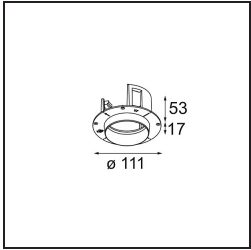

*Thimble Recessed Trimless Adjustable 70 1x LED 2700K Medium DE Black Structure*

**Specifications**

Material	11623032
Light Source Type	LED
LED Type	BRIDGELUX V6 HD G7
LED technology	LED COB
CRI	Min. 90
Colour Temperature	2700K
Lifetime	L80B10 @50,000 Hours
Lamp Included	Yes
Number of Light Sources	1
CIE flux code	100 100 100 100 62
Binning (SDCM)	2
Light Direction	Down
Optic	Lens
Measured beam angle (°)	30.0
Input Voltage	Constant Current Driver Required
Electrical Class	III
IP Rating	20
Glow wire rating (°C)	960
Indoor/Outdoor	Indoor
Application	Ceiling
Mounting	Recessed
Cut-out size (mm)	ø111
Mounting depth (mm)	110.0
Adjustability	H 360° V 30°
Distance to Lighted Object (m)	0,1
Primary Colour & Primary Finish	Black, Structure
Gross weight (g)	199.0
Drive current (mA)	350      500
Min. forward voltage (Vf)	14,8      15,2
Max. forward voltage (Vf)	18,0      18,6
Connected load (W)	5,7      8,5
Luminous flux per lamp (lm)	440      593
Efficacy (lm/W)	77      70
Glare rating	0      0

---

Remark

- 4000K on request
-

**TM30 & CRI diagram**

**Light distribution & beam diagram**

Diagrams

**Installation Accessories**

**11624230** Concrete Kit 70 150x150 1x

**11624430** Concrete Ring 70 Standard Installation Housing

**11624030** Installation Housing 140x250x100x210

**12292630** Gypsum Fibreboard 150x150

**12293630** Plaster Kit Trimless 150x150 - 70 1x

■ **11624730** Ring Recessed Trimless 70 1x