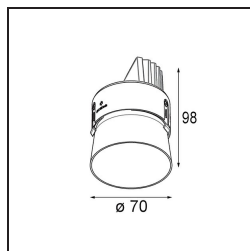

Date
Customer
Project
Type

Thimble Recessed Trimless Adjustable 70 1x LED 2700K Medium DE Black Structure

Specifications

Material	11623032
Light Source Type	LED
LED Type	BRIDGELUX V6 HD G7
LED technology	LED COB
CRI	Min. 90
Colour Temperature	2700K
Lifetime	L80B10 @50,000 Hours
Lamp Included	Yes
Number of Light Sources	1
CIE flux code	100 100 100 100 62
Binning (SDCM)	2
Light Direction	Down
Optic	Lens
Measured beam angle (°)	30.0
Input Voltage	Constant Current Driver Required
Electrical Class	III
IP Rating	20
Glow wire rating (°C)	960
Indoor/Outdoor	Indoor
Application	Ceiling
Mounting	Recessed
Cut-out size (mm)	ø86 for plastered concrete ceilings, ø105 for false ceilings
Mounting depth (mm)	110.0
Adjustability	H 360° V 30°
Distance to Lighted Object (m)	0,1
Primary Colour & Primary Finish	Black, Structure
Gross weight (g)	199.0
Drive current (mA)	350 500
Min. forward voltage (Vf)	14,8 15,2
Max. forward voltage (Vf)	18,0 18,6
Connected load (W)	5,7 8,5
Delivered lumens (lm)	440 593
Efficacy (lm/W)	77 70
Glare rating	0 0
Remark	• 4000K on request

TM30 & CRI diagram

Light distribution & beam diagram

Diagrams

Installation Accessories

11624230 Concrete Kit 70 150x150 1x

11624430 Concrete Ring 70 Standard Installation Housing

11624130 Installation Housing 140x400x100x210