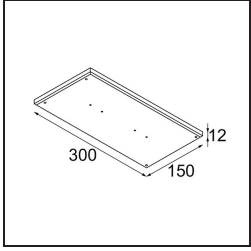

12292730 FFD_Gypsum fibreboard 300x150