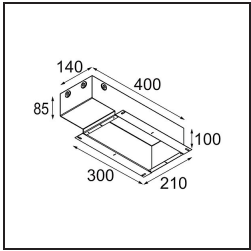

Date
Customer
Project
Type

Thimble Recessed Trimless Adjustable 70 1x LED 2700K Medium DE Black Structure

Specifications

Material	11623032
Light Source Type	LED
LED Type	BRIDGELUX V6 HD G7
LED technology	LED COB
CRI	Min. 90
Colour Temperature	2700K
Lifetime	L80B20 @50,000 Hours
Lamp Included	Yes
Number of Light Sources	1
CIE flux code	100 100 100 100 62
Binning (SDCM)	2
Light Direction	Down
Optic	Lens
Measured beam angle (°)	30.0
Input Voltage	Constant Current Driver Required
Electrical Class	III
IP Rating	20
Glow wire rating (°C)	960
Indoor/Outdoor	Indoor
Application	Ceiling
Mounting	Recessed
Cut-out size (mm)	ø86 for plastered concrete ceilings, ø105 for false ceilings
Mounting depth (mm)	110.0
Adjustability	H 360° V 30°
Distance to Lighted Object (m)	0,1
Primary Colour & Primary Finish	Black, Structure
Gross weight (g)	199.0
Drive current (mA)	350 500
Min. forward voltage (Vf)	14,8 15,2
Max. forward voltage (Vf)	18,0 18,6
Connected load (W)	5,7 8,5
Delivered lumens (lm)	440 593
Efficacy (lm/W)	77 70
Glare rating	0 0
Remark	• 4000K on request

TM30 & CRI diagram

Light distribution & beam diagram

Diagrams

Installation Accessories

11624230 Concrete Kit 70 150x150 1x

11624430 Concrete Ring 70 Standard Installation Housing

11624130 Installation Housing 140x400x100x210