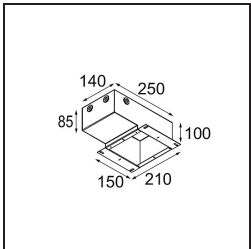

Date
Customer
Project
Type

Thimble Recessed Trimless Adjustable 70 1x LED 2700K Medium DE Black Structure

Specifications

Material	11623032
Light Source Type	LED
LED Type	BRIDGELUX V6 HD G7
LED technology	LED COB
CRI	Min. 90
Colour Temperature	2700K
Lifetime	L80B20 @50,000 Hours
Lamp Included	Yes
Number of Light Sources	1
CIE flux code	100 100 100 100 62
Binning (SDCM)	2
Light Direction	Down
Optic	Lens
Measured beam angle (°)	30.0
Input Voltage	Constant Current Driver Required
Electrical Class	III
IP Rating	20
Glow wire rating (°C)	960
Indoor/Outdoor	Indoor
Application	Ceiling
Mounting	Recessed
Cut-out size (mm)	ø86 for plastered concrete ceilings, ø105 for false ceilings
Mounting depth (mm)	110.0
Adjustability	H 360° V 30°
Distance to Lighted Object (m)	0,1
Primary Colour & Primary Finish	Black, Structure
Gross weight (g)	199.0
Drive current (mA)	350 500
Min. forward voltage (Vf)	14,8 15,2
Max. forward voltage (Vf)	18,0 18,6
Connected load (W)	5,7 8,5
Delivered lumens (lm)	440 593
Efficacy (lm/W)	77 70
Glare rating	0 0
Remark	• 4000K on request

TM30 & CRI diagram

Light distribution & beam diagram

Diagrams

Installation Accessories

11624230 Concrete Kit 70 150x150 1x

11624430 Concrete Ring 70 Standard Installation Housing

11624130 Installation Housing 140x400x100x210