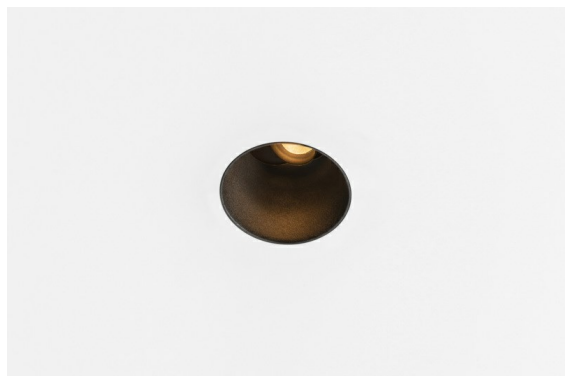

Date
Customer
Project
Type

Thimble Recessed Trimless Adjustable 70 1x LED 2700K Medium DE Black Structure

Specifications

Material	11623032
Light Source Type	LED
LED Type	BRIDGELUX V6 HD G7
LED technology	LED COB
CRI	Min. 90
Colour Temperature	2700K
Lifetime	L80B10 @50,000 Hours
Lamp Included	Yes
Number of Light Sources	1
CIE flux code	100 100 100 100 62
Binning (SDCM)	2
Light Direction	Down
Optic	Lens
Measured beam angle (°)	30.0
Input Voltage	Constant Current Driver Required
Electrical Class	III
IP Rating	20
Glow wire rating (°C)	960
Indoor/Outdoor	Indoor
Application	Ceiling
Mounting	Recessed
Cut-out size (mm)	ø86 for plastered concrete ceilings, ø105 for false ceilings
Mounting depth (mm)	110.0
Adjustability	H 360° V 30°
Distance to Lighted Object (m)	0,1
Primary Colour & Primary Finish	Black, Structure
Gross weight (g)	199.0
Drive current (mA)	350 500
Min. forward voltage (Vf)	14,8 15,2
Max. forward voltage (Vf)	18,0 18,6
Connected load (W)	5,7 8,5
Delivered lumens (lm)	440 593
Efficacy (lm/W)	77 70
Glare rating	0 0
Remark	• 4000K on request

Minimalistic design, subtle curves, revealing colours, high-quality lens and LED. With its deep-recessed and glare-free light source, Thimble's clean and seamless execution makes it a quiet yet sophisticated choice for high-end residential or hospitality settings. This versatile, elegant architectural downlighter brings pure form, definition and quality light without stealing all the attention.