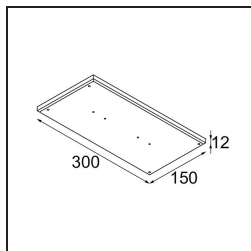

12292730 FFD_Gypsum fibreboard 300x150