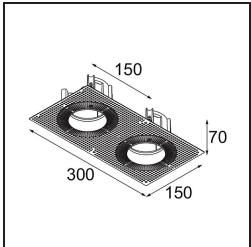

Date
Customer
Project
Type

Thimble Recessed Trimless Adjustable 70 1x LED 2700K Medium DE Black Structure

Specifications

Material	11623032
Light Source Type	LED
LED Type	BRIDGELUX V6 HD G7
LED technology	LED COB
CRI	Min. 90
Colour Temperature	2700K
Lifetime	L80B20 @50,000 Hours
Lamp Included	Yes
Number of Light Sources	1
CIE flux code	100 100 100 100 62
Binning (SDCM)	2
Light Direction	Down
Optic	Lens
Measured beam angle (°)	30.0
Input Voltage	Constant Current Driver Required
Electrical Class	III
IP Rating	20
Glow wire rating (°C)	960
Indoor/Outdoor	Indoor
Application	Ceiling
Mounting	Recessed
Cut-out size (mm)	ø86 for plastered concrete ceilings, ø105 for false ceilings
Mounting depth (mm)	110.0
Adjustability	H 360° V 30°
Distance to Lighted Object (m)	0,1
Primary Colour & Primary Finish	Black, Structure
Gross weight (g)	199.0
Drive current (mA)	350 500
Min. forward voltage (Vf)	14,8 15,2
Max. forward voltage (Vf)	18,0 18,6
Connected load (W)	5,7 8,5
Delivered lumens (lm)	440 593
Efficacy (lm/W)	77 70
Glare rating	0 0
Remark	• 4000K on request

TM30 & CRI diagram

Light distribution & beam diagram

Diagrams

Installation Accessories

11624230 Concrete Kit 70 150x150 1x

11624430 Concrete Ring 70 Standard Installation Housing

11624130 Installation Housing 140x400x100x210

11624030 Installation Housing 140x250x100x210

12292630 Gypsum Fibreboard 150x150

12292730 FFD_Gypsum fibreboard 300x150

11624530 Ring Recessed Trimless 70 lx

11624630 Plaster Kit Trimless 150x150 - 70 lx

12292530 Plaster Kit Trimless 300x150 - 70 lx