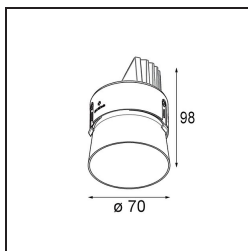

Date
Customer
Project
Type

*Thimble Recessed Trimless Adjustable 70 1x LED 2700K Medium DE White Structure*

**Specifications**

Material	11623009
Light Source Type	LED
LED Type	BRIDGELUX V6 HD G7
LED technology	LED COB
CRI	Min. 90
Colour Temperature	2700K
Lifetime	L80B20 @50,000 Hours
Lamp Included	Yes
Number of Light Sources	1
CIE flux code	100 100 100 100 62
Binning (SDCM)	2
Light Direction	Down
Optic	Lens
Measured beam angle (°)	30.0
Input Voltage	Constant Current Driver Required
Electrical Class	III
IP Rating	20
Glow wire rating (°C)	960
Indoor/Outdoor	Indoor
Application	Ceiling
Mounting	Recessed
Cut-out size (mm)	ø86 for plastered concrete ceilings, ø105 for false ceilings
Mounting depth (mm)	110.0
Adjustability	H 360° V 30°
Distance to Lighted Object (m)	0,1
Primary Colour & Primary Finish	White, Structure
Gross weight (g)	199.0
Drive current (mA)	350      500
Min. forward voltage (Vf)	14,8      15,2
Max. forward voltage (Vf)	18,0      18,6
Connected load (W)	5,7      8,5
Delivered lumens (lm)	442      595
Efficacy (lm/W)	77      70
Glare rating	0      0
Remark	• 4000K on request