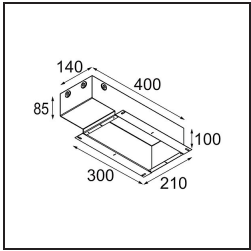

11624130 Installation Housing 140x400x100x210