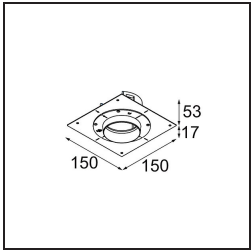

Installation Accessories

11624230 Concrete Kit 70 150x150 1x