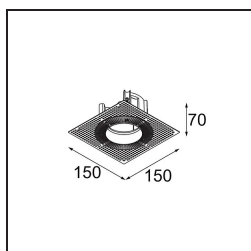

12292430 Plaster Kit Trimless 150x150 - 70 1x

Choose a required accessory