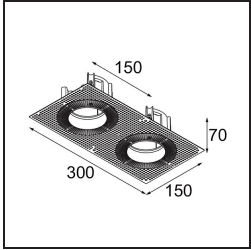

Date
Customer
Project
Type

*Thimble Recessed Trimless Adjustable 70 1x LED 2700K Medium DE White Structure*

**Specifications**

Material	11623009
Light Source Type	LED
LED Type	BRIDGELUX V6 HD G7
LED technology	LED COB
CRI	Min. 90
Colour Temperature	2700K
Lifetime	L80B20 @50,000 Hours
Lamp Included	Yes
Number of Light Sources	1
CIE flux code	100 100 100 100 62
Binning (SDCM)	2
Light Direction	Down
Optic	Lens
Measured beam angle (°)	30.0
Input Voltage	Constant Current Driver Required
Electrical Class	III
IP Rating	20
Glow wire rating (°C)	960
Indoor/Outdoor	Indoor
Application	Ceiling
Mounting	Recessed
Cut-out size (mm)	ø86 for plastered concrete ceilings, ø105 for false ceilings
Mounting depth (mm)	110.0
Adjustability	H 360° V 30°
Distance to Lighted Object (m)	0,1
Primary Colour & Primary Finish	White, Structure
Gross weight (g)	199.0
Drive current (mA)	350      500
Min. forward voltage (Vf)	14,8      15,2
Max. forward voltage (Vf)	18,0      18,6
Connected load (W)	5,7      8,5
Delivered lumens (lm)	442      595
Efficacy (lm/W)	77      70
Glare rating	0      0
Remark	• 4000K on request

**TM30 & CRI diagram**

**Light distribution & beam diagram**

Diagrams

**Installation Accessories**

**11624230** Concrete Kit 70 150x150 1x

**11624430** Concrete Ring 70 Standard Installation Housing

**11624130** Installation Housing 140x400x100x210

**11624030** Installation Housing 140x250x100x210

**12292630** Gypsum Fibreboard 150x150

**12292730** FFD\_Gypsum fibreboard 300x150

**11624530** Ring Recessed Trimless 70 1x

**11624630** Plaster Kit Trimless 150x150 - 70 1x