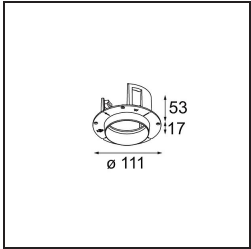

Material	11623009
Light Source Type	LED
LED Type	BRIDGELUX V6 HD G7
LED technology	LED COB
CRI	Min. 90
Colour Temperature	2700K
Lifetime	L80B10 @50,000 Hours
Lamp Included	Yes
Number of Light Sources	1
CIE flux code	100 100 100 100 62
Binning (SDCM)	2
Light Direction	Down
Optic	Lens
Measured beam angle (°)	30.0
Input Voltage	Constant Current Driver Required
Electrical Class	III
IP Rating	20
Glow wire rating (°C)	960
Indoor/Outdoor	Indoor
Application	Ceiling
Mounting	Recessed
Cut-out size (mm)	ø86 for plastered concrete ceilings, ø105 for false ceilings
Mounting depth (mm)	110.0
Adjustability	H 360° V 30°
Distance to Lighted Object (m)	0,1
Primary Colour & Primary Finish	White, Structure
Gross weight (g)	199.0
Drive current (mA)	350 500
Min. forward voltage (Vf)	14,8 15,2
Max. forward voltage (Vf)	18,0 18,6
Connected load (W)	5,7 8,5
Delivered lumens (lm)	442 595
Efficacy (lm/W)	77 70
Glare rating	0 0
Remark	• 4000K on request

MODULAR
LIGHTING —
INSTRUMENTS

*Thimble Recessed Trimless Adjustable 70 lx LED 2700K Medium
DE White Structure*

TM30 & CRI diagram

Light distribution & beam diagram

Diagrams

Installation Accessories

11624230 Concrete Kit 70 150x150 1x