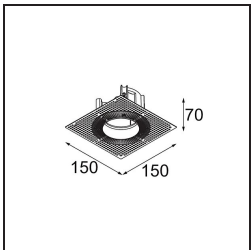

12292430 Plaster Kit Trimless 150x150 - 70 1x

Choose a required accessory