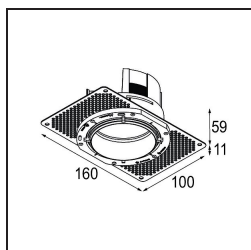

Material	11623009
Light Source Type	LED
LED Type	BRIDGELUX V6 HD G7
LED technology	LED COB
CRI	Min. 90
Colour Temperature	2700K
Lifetime	L80B10 @50,000 Hours
Lamp Included	Yes
Number of Light Sources	1
CIE flux code	100 100 100 100 62
Binning (SDCM)	2
Light Direction	Down
Optic	Lens
Measured beam angle (°)	30.0
Input Voltage	Constant Current Driver Required
Electrical Class	III
IP Rating	20
Glow wire rating (°C)	960
Indoor/Outdoor	Indoor
Application	Ceiling
Mounting	Recessed
Cut-out size (mm)	ø86 for plastered concrete ceilings, ø105 for false ceilings
Mounting depth (mm)	110.0
Adjustability	H 360° V 30°
Distance to Lighted Object (m)	0,1
Primary Colour & Primary Finish	White, Structure
Gross weight (g)	199.0
Drive current (mA)	350 500
Min. forward voltage (Vf)	14,8 15,2
Max. forward voltage (Vf)	18,0 18,6
Connected load (W)	5,7 8,5
Delivered lumens (lm)	442 595
Efficacy (lm/W)	77 70
Glare rating	0 0
Remark	• 4000K on request

11624430 Concrete Ring 70 Standard Installation Housing

11624130 Installation Housing 140x400x100x210

11624030 Installation Housing 140x250x100x210

12292630 Gypsum Fibreboard 150x150

12292730 FFD_Gypsum fibreboard 300x150