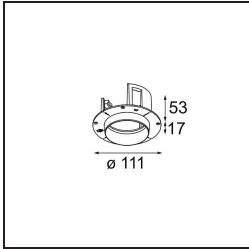

Date
Customer
Project
Type

*Thimble Recessed Trimless Adjustable 70 1x LED 2700K Medium DE White Structure*

**Specifications**

Material	11623009
Light Source Type	LED
LED Type	BRIDGELUX V6 HD G7
LED technology	LED COB
CRI	Min. 90
Colour Temperature	2700K
Lifetime	L80B20 @50,000 Hours
Lamp Included	Yes
Number of Light Sources	1
CIE flux code	100 100 100 100 62
Binning (SDCM)	2
Light Direction	Down
Optic	Lens
Measured beam angle (°)	30.0
Input Voltage	Constant Current Driver Required
Electrical Class	III
IP Rating	20
Glow wire rating (°C)	960
Indoor/Outdoor	Indoor
Application	Ceiling
Mounting	Recessed
Cut-out size (mm)	ø86 for plastered concrete ceilings, ø105 for false ceilings
Mounting depth (mm)	110.0
Adjustability	H 360° V 30°
Distance to Lighted Object (m)	0,1
Primary Colour & Primary Finish	White, Structure
Gross weight (g)	199.0
Drive current (mA)	350      500
Min. forward voltage (Vf)	14,8      15,2
Max. forward voltage (Vf)	18,0      18,6
Connected load (W)	5,7      8,5
Delivered lumens (lm)	442      595
Efficacy (lm/W)	77      70
Glare rating	0      0
Remark	• 4000K on request

**TM30 & CRI diagram**

**Light distribution & beam diagram**

Diagrams

**Installation Accessories**

**11624230** Concrete Kit 70 150x150 1x

**11624430** Concrete Ring 70 Standard Installation Housing

**11624130** Installation Housing 140x400x100x210