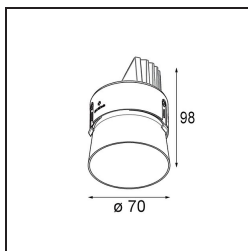

Date
Customer
Project
Type

Thimble Recessed Trimless Adjustable 70 1x LED 2700K Medium DE White Structure

Specifications

Material	11623009
Light Source Type	LED
LED Type	BRIDGELUX V6 HD G7
LED technology	LED COB
CRI	Min. 90
Colour Temperature	2700K
Lifetime	L80B20 @50,000 Hours
Lamp Included	Yes
Number of Light Sources	1
CIE flux code	100 100 100 100 62
Binning (SDCM)	2
Light Direction	Down
Optic	Lens
Measured beam angle (°)	30.0
Input Voltage	Constant Current Driver Required
Electrical Class	III
IP Rating	20
Glow wire rating (°C)	960
Indoor/Outdoor	Indoor
Application	Ceiling
Mounting	Recessed
Cut-out size (mm)	ø86 for plastered concrete ceilings, ø105 for false ceilings
Mounting depth (mm)	110.0
Adjustability	H 360° V 30°
Distance to Lighted Object (m)	0,1
Primary Colour & Primary Finish	White, Structure
Gross weight (g)	199.0
Drive current (mA)	350 500
Min. forward voltage (Vf)	14,8 15,2
Max. forward voltage (Vf)	18,0 18,6
Connected load (W)	5,7 8,5
Delivered lumens (lm)	442 595
Efficacy (lm/W)	77 70
Glare rating	0 0
Remark	• 4000K on request

Minimalistic design, subtle curves, revealing colours, high-quality lens and LED. With its deep-recessed and glare-free light source, Thimble's clean and seamless execution makes it a quiet yet sophisticated choice for high-end residential or hospitality settings. This versatile, elegant architectural downlighter brings pure form, definition and quality light without stealing all the attention.