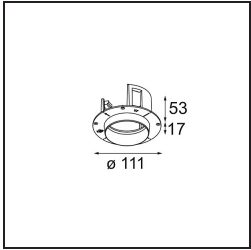

**Specifications**

Material	11623009
Light Source Type	LED
LED Type	BRIDGELUX V6 HD G7
LED technology	LED COB
CRI	Min. 90
Colour Temperature	2700K
Lifetime	L80B10 @50,000 Hours
Lamp Included	Yes
Number of Light Sources	1
CIE flux code	100 100 100 100 62
Binning (SDCM)	2
Light Direction	Down
Optic	Lens
Measured beam angle (°)	30.0
Input Voltage	Constant Current Driver Required
Electrical Class	III
IP Rating	20
Glow wire rating (°C)	960
Indoor/Outdoor	Indoor
Application	Ceiling
Mounting	Recessed
Cut-out size (mm)	ø111
Mounting depth (mm)	110.0
Adjustability	H 360° V 30°
Distance to Lighted Object (m)	0,1
Primary Colour & Primary Finish	White, Structure
Gross weight (g)	199.0
Drive current (mA)	350      500
Min. forward voltage (Vf)	14,8      15,2
Max. forward voltage (Vf)	18,0      18,6
Connected load (W)	5,7      8,5
Luminous flux per lamp (lm)	442      595
Efficacy (lm/W)	77      70
Glare rating	0      0

---

Remark

- 4000K on request
-

**TM30 & CRI diagram**

**Light distribution & beam diagram**

**Installation Accessories**

**11624230** Concrete Kit 70 150x150 1x

**11624430** Concrete Ring 70 Standard Installation Housing