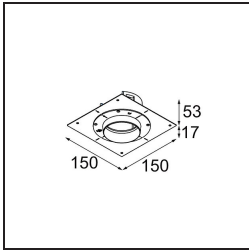

Date
Customer
Project
Type

*Thimble Recessed Trimless Adjustable 70 1x LED 2700K Medium DE White Structure*

**Specifications**

Material	11623009
Light Source Type	LED
LED Type	BRIDGELUX V6 HD G7
LED technology	LED COB
CRI	Min. 90
Colour Temperature	2700K
Lifetime	L80B20 @50,000 Hours
Lamp Included	Yes
Number of Light Sources	1
CIE flux code	100 100 100 100 62
Binning (SDCM)	2
Light Direction	Down
Optic	Lens
Measured beam angle (°)	30.0
Input Voltage	Constant Current Driver Required
Electrical Class	III
IP Rating	20
Glow wire rating (°C)	960
Indoor/Outdoor	Indoor
Application	Ceiling
Mounting	Recessed
Cut-out size (mm)	ø86 for plastered concrete ceilings, ø105 for false ceilings
Mounting depth (mm)	110.0
Adjustability	H 360° V 30°
Distance to Lighted Object (m)	0,1
Primary Colour & Primary Finish	White, Structure
Gross weight (g)	199.0
Drive current (mA)	350      500
Min. forward voltage (Vf)	14,8      15,2
Max. forward voltage (Vf)	18,0      18,6
Connected load (W)	5,7      8,5
Delivered lumens (lm)	442      595
Efficacy (lm/W)	77      70
Glare rating	0      0
Remark	• 4000K on request

**TM30 & CRI diagram**

**Light distribution & beam diagram**

Diagrams

**Installation Accessories**

**11624230** Concrete Kit 70 150x150 1x

**11624430** Concrete Ring 70 Standard Installation Housing

**11624130** Installation Housing 140x400x100x210