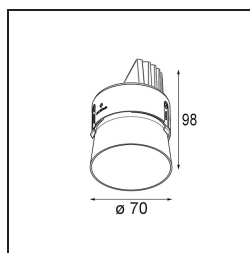

**Specifications**

Material	11623009
Light Source Type	LED
LED Type	BRIDGELUX V6 HD G7
LED technology	LED COB
CRI	Min. 90
Colour Temperature	2700K
Lifetime	L80B10 @50,000 Hours
Lamp Included	Yes
Number of Light Sources	1
CIE flux code	100 100 100 100 62
Binning (SDCM)	2
Light Direction	Down
Optic	Lens
Measured beam angle (°)	30.0
Input Voltage	Constant Current Driver Required
Electrical Class	III
IP Rating	20
Glow wire rating (°C)	960
Indoor/Outdoor	Indoor
Application	Ceiling
Mounting	Recessed
Cut-out size (mm)	ø111
Mounting depth (mm)	110.0
Adjustability	H 360° V 30°
Distance to Lighted Object (m)	0,1
Primary Colour & Primary Finish	White, Structure
Gross weight (g)	199.0
Drive current (mA)	350      500
Min. forward voltage (Vf)	14,8      15,2
Max. forward voltage (Vf)	18,0      18,6
Connected load (W)	5,7      8,5
Luminous flux per lamp (lm)	442      595
Efficacy (lm/W)	77      70
Glare rating	0      0