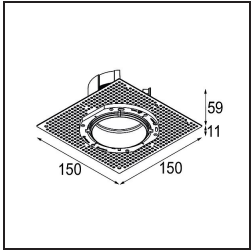

Date
Customer
Project
Type

*Thimble Recessed Trimless Adjustable 70 1x LED 2700K Medium DE White Structure*

**Specifications**

Material	11623009
Light Source Type	LED
LED Type	BRIDGELUX V6 HD G7
LED technology	LED COB
CRI	Min. 90
Colour Temperature	2700K
Lifetime	L80B20 @50,000 Hours
Lamp Included	Yes
Number of Light Sources	1
CIE flux code	100 100 100 100 62
Binning (SDCM)	2
Light Direction	Down
Optic	Lens
Measured beam angle (°)	30.0
Input Voltage	Constant Current Driver Required
Electrical Class	III
IP Rating	20
Glow wire rating (°C)	960
Indoor/Outdoor	Indoor
Application	Ceiling
Mounting	Recessed
Cut-out size (mm)	ø86 for plastered concrete ceilings, ø105 for false ceilings
Mounting depth (mm)	110.0
Adjustability	H 360° V 30°
Distance to Lighted Object (m)	0,1
Primary Colour & Primary Finish	White, Structure
Gross weight (g)	199.0
Drive current (mA)	350      500
Min. forward voltage (Vf)	14,8      15,2
Max. forward voltage (Vf)	18,0      18,6
Connected load (W)	5,7      8,5
Delivered lumens (lm)	442      595
Efficacy (lm/W)	77      70
Glare rating	0      0
Remark	• 4000K on request

**TM30 & CRI diagram**

**Light distribution & beam diagram**

Diagrams

**Installation Accessories**

**11624230** Concrete Kit 70 150x150 1x

**11624430** Concrete Ring 70 Standard Installation Housing

**11624130** Installation Housing 140x400x100x210

**11624030** Installation Housing 140x250x100x210

**12292630** Gypsum Fibreboard 150x150

**12292730** FFD\_Gypsum fibreboard 300x150

**11624530** Ring Recessed Trimless 70 1x

**11624630** Plaster Kit Trimless 150x150 - 70 1x