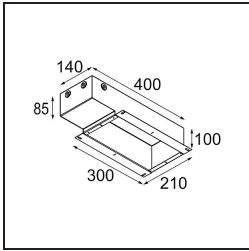

Date
Customer
Project
Type

*Thimble Recessed Trimless Adjustable 70 1x LED 2700K Medium DE White Structure*

**Specifications**

Material	11623009
Light Source Type	LED
LED Type	BRIDGELUX V6 HD G7
LED technology	LED COB
CRI	Min. 90
Colour Temperature	2700K
Lifetime	L80B20 @50,000 Hours
Lamp Included	Yes
Number of Light Sources	1
CIE flux code	100 100 100 100 62
Binning (SDCM)	2
Light Direction	Down
Optic	Lens
Measured beam angle (°)	30.0
Input Voltage	Constant Current Driver Required
Electrical Class	III
IP Rating	20
Glow wire rating (°C)	960
Indoor/Outdoor	Indoor
Application	Ceiling
Mounting	Recessed
Cut-out size (mm)	ø86 for plastered concrete ceilings, ø105 for false ceilings
Mounting depth (mm)	110.0
Adjustability	H 360° V 30°
Distance to Lighted Object (m)	0,1
Primary Colour & Primary Finish	White, Structure
Gross weight (g)	199.0
Drive current (mA)	350      500
Min. forward voltage (Vf)	14,8      15,2
Max. forward voltage (Vf)	18,0      18,6
Connected load (W)	5,7      8,5
Delivered lumens (lm)	442      595
Efficacy (lm/W)	77      70
Glare rating	0      0
Remark	• 4000K on request

**TM30 & CRI diagram**

**Light distribution & beam diagram**

Diagrams

**Installation Accessories**

**11624230** Concrete Kit 70 150x150 1x

**11624430** Concrete Ring 70 Standard Installation Housing

**11624130** Installation Housing 140x400x100x210