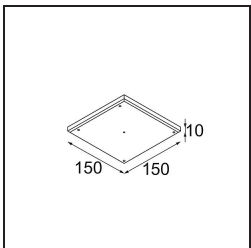

12292630 Gypsum Fibreboard 150x150