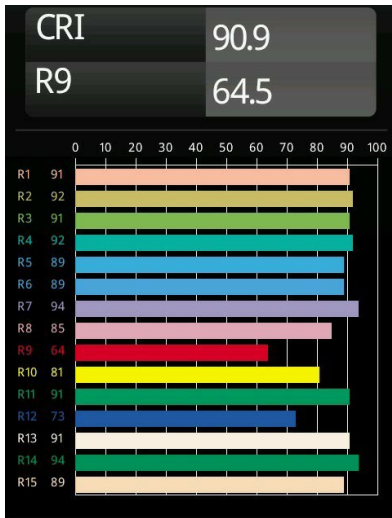

Date
Customer
Project
Type

Thimble Recessed Trimless Adjustable 70 1x LED 2700K Medium DE White Structure

Specifications

Minimalistic design, subtle curves, revealing colours, high-quality lens and LED. With its deep-recessed and glare-free light source, Thimble's clean and seamless execution makes it a quiet yet sophisticated choice for high-end residential or hospitality settings. This versatile, elegant architectural downlighter brings pure form, definition and quality light without stealing all the attention.

Material	11623009
Light Source Type	LED
LED Type	BRIDGELUX V6 HD G7
LED technology	LED COB
CRI	Min. 90
Colour Temperature	2700K
Lifetime	L80B10 @50,000 Hours
Lamp Included	Yes
Number of Light Sources	1
CIE flux code	100 100 100 100 62
Binning (SDCM)	2
Light Direction	Down
Optic	Lens
Measured beam angle (°)	30.0
Input Voltage	Constant Current Driver Required
Electrical Class	III
IP Rating	20
Glow wire rating (°C)	960
Indoor/Outdoor	Indoor
Application	Ceiling
Mounting	Recessed
Cut-out size (mm)	ø86 for plastered concrete ceilings, ø105 for false ceilings
Mounting depth (mm)	110.0
Adjustability	H 360° V 30°
Distance to Lighted Object (m)	0,1
Primary Colour & Primary Finish	White, Structure
Gross weight (g)	199.0
Drive current (mA)	350 500
Min. forward voltage (Vf)	14,8 15,2
Max. forward voltage (Vf)	18,0 18,6
Connected load (W)	5,7 8,5
Delivered lumens (lm)	442 595
Efficacy (lm/W)	77 70
Glare rating	0 0
Remark	• 4000K on request

MODULAR
LIGHTING —
INSTRUMENTS

*Thimble Recessed Trimless Adjustable 70 lx LED 2700K Medium
DE White Structure*

TM30 & CRI diagram

Light distribution & beam diagram

Diagrams

Installation Accessories

11624230 Concrete Kit 70 150x150 1x