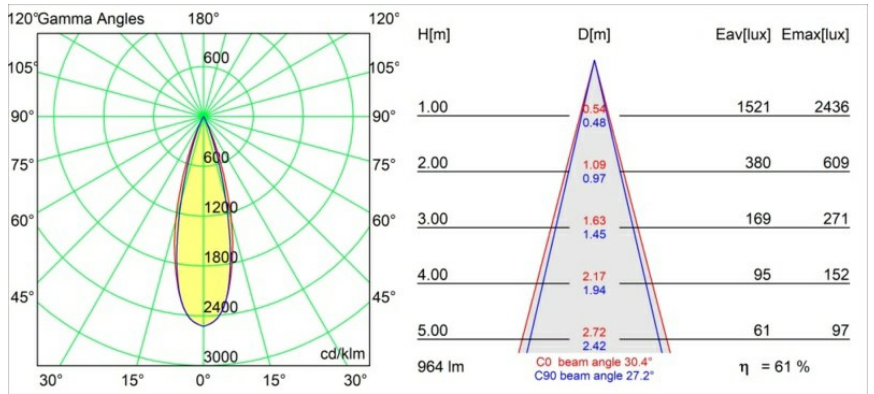

Light distribution & beam diagram