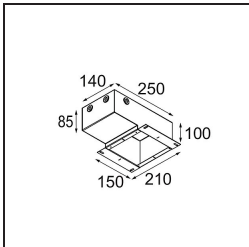

Date
Customer
Project
Type

*Thimble Recessed Trimless Adjustable 70 1x LED 2700K Medium DE White Structure*

**Specifications**

Material	11623009
Light Source Type	LED
LED Type	BRIDGELUX V6 HD G7
LED technology	LED COB
CRI	Min. 90
Colour Temperature	2700K
Lifetime	L80B20 @50,000 Hours
Lamp Included	Yes
Number of Light Sources	1
CIE flux code	100 100 100 100 62
Binning (SDCM)	2
Light Direction	Down
Optic	Lens
Measured beam angle (°)	30.0
Input Voltage	Constant Current Driver Required
Electrical Class	III
IP Rating	20
Glow wire rating (°C)	960
Indoor/Outdoor	Indoor
Application	Ceiling
Mounting	Recessed
Cut-out size (mm)	ø86 for plastered concrete ceilings, ø105 for false ceilings
Mounting depth (mm)	110.0
Adjustability	H 360° V 30°
Distance to Lighted Object (m)	0,1
Primary Colour & Primary Finish	White, Structure
Gross weight (g)	199.0
Drive current (mA)	350      500
Min. forward voltage (Vf)	14,8      15,2
Max. forward voltage (Vf)	18,0      18,6
Connected load (W)	5,7      8,5
Delivered lumens (lm)	442      595
Efficacy (lm/W)	77      70
Glare rating	0      0
Remark	• 4000K on request

**TM30 & CRI diagram**

**Light distribution & beam diagram**

Diagrams

**Installation Accessories**

**11624230** Concrete Kit 70 150x150 1x

**11624430** Concrete Ring 70 Standard Installation Housing

**11624130** Installation Housing 140x400x100x210