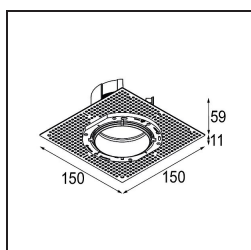

11624630 Plaster Kit Trimless 150x150 - 70 1x