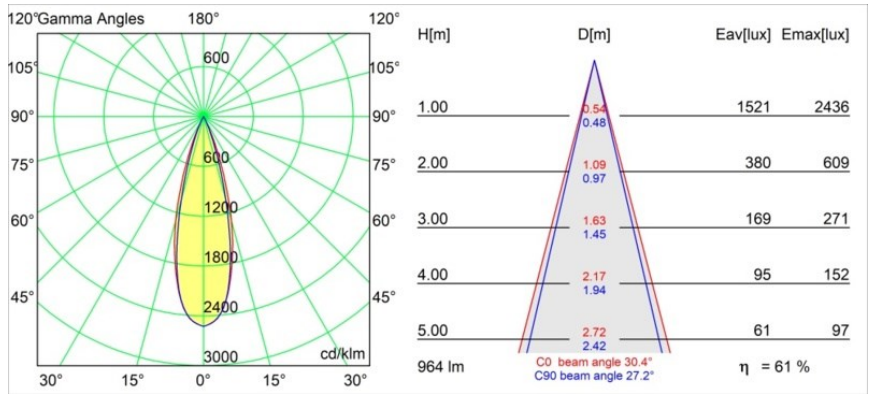

Light distribution & beam diagram