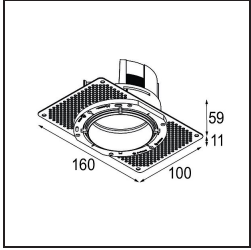

11624530 Ring Recessed Trimless 70 1x