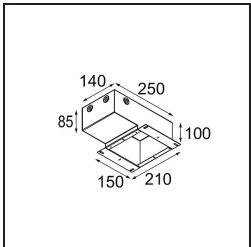

11624030 Installation Housing 140x250x100x210