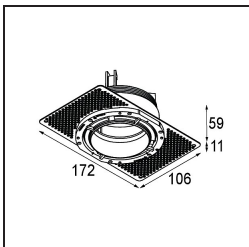

12292630 Gypsum Fibreboard 150x150

11624730 Ring Recessed Trimless 70 1x