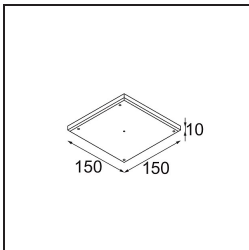

TM30 & CRI Diagrammen

Lichtspreiding & Stralingsdiagram

Installatie Accessoires

11624230 Concrete Kit 70 150x150 1x

11624430 Concrete Ring 70 Standard Installation Housing

11624030 Installation Housing 140x250x100x210