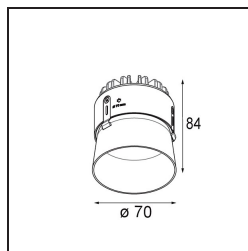

Specifications

Material	11622184
Light Source Type	LED
LED Type	BRIDGELUX V6 HD G7
LED technology	LED COB
CRI	Min. 90
Colour Temperature	3000K
Lifetime	L80B10 @50,000 Hours
Lamp Included	Yes
Number of Light Sources	1
CIE flux code	100 100 100 100 61
Binning (SDCM)	2
Light Direction	Down
Optic	Lens
Measured beam angle (°)	30.0
Input Voltage	Constant Current Driver Required
Electrical Class	III
IP Rating	55
Glow wire rating (°C)	960
Indoor/Outdoor	Indoor
Application	Ceiling
Mounting	Recessed
Cut-out size (mm)	ø111
Mounting depth (mm)	110.0
Adjustability	Not Applicable
Distance to Lighted Object (m)	0,1
Primary Colour & Primary Finish	Silver Bronze, Brushed Anodised
Gross weight (g)	244.0
Drive current (mA)	350 500
Min. forward voltage (Vf)	14.8 15.2
Max. forward voltage (Vf)	18.0 18.6
Connected load (W)	5.7 8.5
Luminous flux per lamp (lm)	447 602
Efficacy (lm/W)	78 71
Glare rating	0 0

Remark

- 4000K on request
-

TM30 & CRI diagram

Light distribution & beam diagram

Installation Accessories

11624230 Concrete Kit 70 150x150 1x

11624430 Concrete Ring 70 Standard Installation Housing

11624030 Installation Housing 140x250x100x210