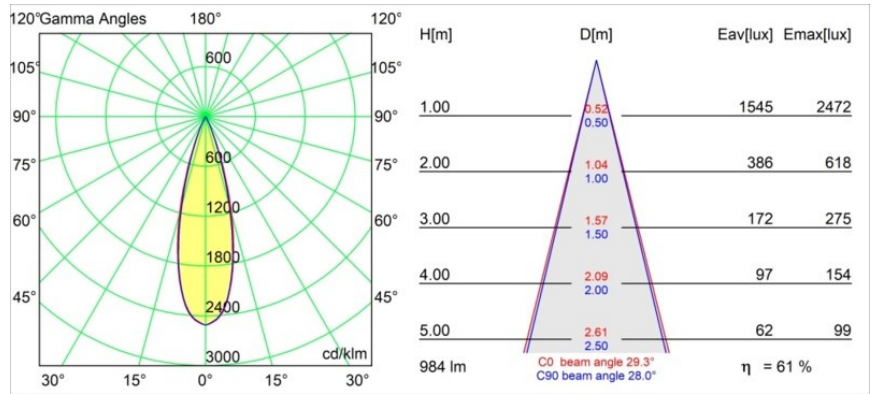

Light distribution & beam diagram