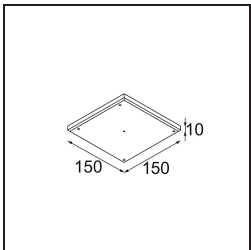

TM30 & CRI Diagrammen

Lichtspreiding & Stralingsdiagram

Diagrammen

Installatie Accessoires

11624230 Concrete Kit 70 150x150 1x

11624430 Concrete Ring 70 Standard Installation Housing

11624030 Installation Housing 140x250x100x210