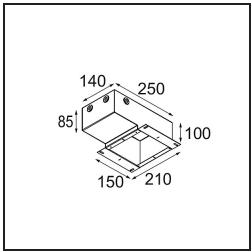

TM30 & CRI Diagrammen

Lichtspreiding & Stralingsdiagram

Diagrammen

Installatie Accessoires

11624230 Concrete Kit 70 150x150 1x

11624430 Concrete Ring 70 Standard Installation Housing

11624030 Installation Housing 140x250x100x210