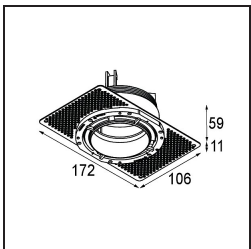

12292630 Gypsum Fibreboard 150x150

11624730 Ring Recessed Trimless 70 1x