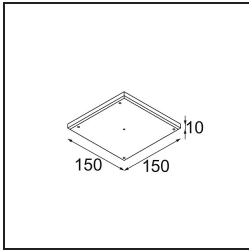

11624030 Installation Housing 140x250x100x210

12292630 Gypsum Fibreboard 150x150