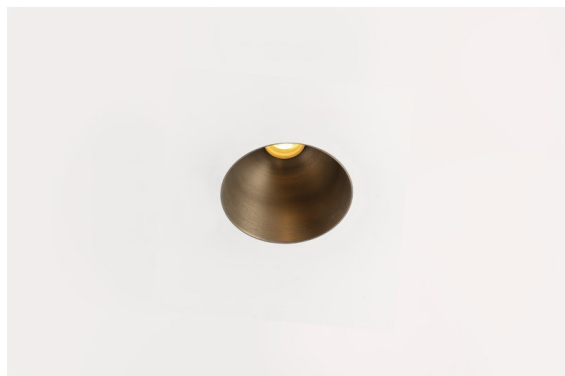

Thimble Recessed Trimless 70 1x IP55 LED 3000K Medium DE Bronze Brushed Anodised

Specifications

Material	11622182
Light Source Type	LED
LED Type	BRIDGELUX V6 HD G7
LED technology	LED COB
CRI	Min. 90
Colour Temperature	3000K
Lifetime	L80B10 @50,000 Hours
Lamp Included	Yes
Number of Light Sources	1
CIE flux code	100 100 100 100 61
Binning (SDCM)	2
Light Direction	Down
Optic	Lens
Measured beam angle (°)	30.0
Input Voltage	Constant Current Driver Required
Electrical Class	III
IP Rating	55
Glow wire rating (°C)	960
Indoor/Outdoor	Indoor
Application	Ceiling
Mounting	Recessed
Cut-out size (mm)	ø111
Mounting depth (mm)	110.0
Adjustability	Not Applicable
Distance to Lighted Object (m)	0,1
Primary Colour & Primary Finish	Bronze, Brushed Anodised
Gross weight (g)	244.0
Drive current (mA)	350 500
Min. forward voltage (Vf)	14,8 15,2
Max. forward voltage (Vf)	18,0 18,6
Connected load (W)	5,7 8,5
Luminous flux per lamp (lm)	447 603
Efficacy (lm/W)	78 71
Glare rating	0 0

Minimalistic design, subtle curves, revealing colours, high-quality lens and LED. With its deep-recessed and glare-free light source, Thimble's clean and seamless execution makes it a quiet yet sophisticated choice for high-end residential or hospitality settings. This versatile, elegant architectural downlighter brings pure form, definition and quality light without stealing all the attention.

Remark

- 4000K on request
-

TM30 & CRI diagram

Light distribution & beam diagram

Installation Accessories

11624230 Concrete Kit 70 150x150 1x

11624430 Concrete Ring 70 Standard Installation Housing

11624030 Installation Housing 140x250x100x210