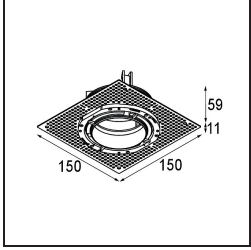

11624730 Ring Recessed Trimless 70 1x

■ **12293630** Plaster Kit Trimless 150x150 - 70 1x

■ Choose a required accessory