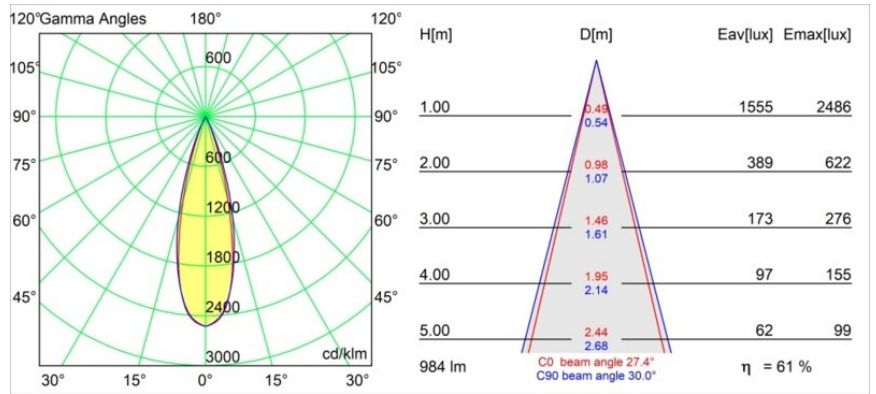

Light distribution & beam diagram