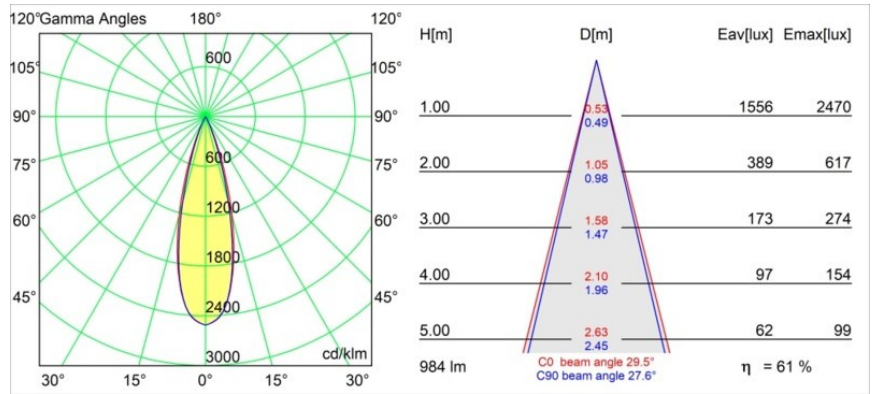

Light distribution & beam diagram