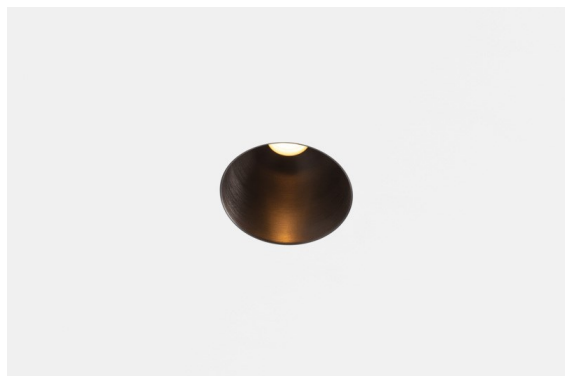

Thimble Recessed Trimless 70 1x IP55 LED 3000K Medium DE Black Brushed Anodised

Specifications

Material	11622181
Light Source Type	LED
LED Type	BRIDGELUX V6 HD G7
LED technology	LED COB
CRI	Min. 90
Colour Temperature	3000K
Lifetime	L80B10 @50,000 Hours
Lamp Included	Yes
Number of Light Sources	1
CIE flux code	100 100 100 100 62
Binning (SDCM)	2
Light Direction	Down
Optic	Lens
Measured beam angle (°)	30.0
Input Voltage	Constant Current Driver Required
Electrical Class	III
IP Rating	55
Glow wire rating (°C)	960
Indoor/Outdoor	Indoor
Application	Ceiling
Mounting	Recessed
Cut-out size (mm)	ø111
Mounting depth (mm)	110.0
Adjustability	Not Applicable
Distance to Lighted Object (m)	0,1
Primary Colour & Primary Finish	Black, Brushed Anodised
Gross weight (g)	244.0
Drive current (mA)	350 500
Min. forward voltage (Vf)	14,8 15,2
Max. forward voltage (Vf)	18,0 18,6
Connected load (W)	5,7 8,5
Luminous flux per lamp (lm)	448 603
Efficacy (lm/W)	79 71
Glare rating	0 0

Minimalistic design, subtle curves, revealing colours, high-quality lens and LED. With its deep-recessed and glare-free light source, Thimble's clean and seamless execution makes it a quiet yet sophisticated choice for high-end residential or hospitality settings. This versatile, elegant architectural downlighter brings pure form, definition and quality light without stealing all the attention.

Remark

- 4000K on request
-

TM30 & CRI diagram

Light distribution & beam diagram

Installation Accessories

11624230 Concrete Kit 70 150x150 1x

11624430 Concrete Ring 70 Standard Installation Housing

11624030 Installation Housing 140x250x100x210