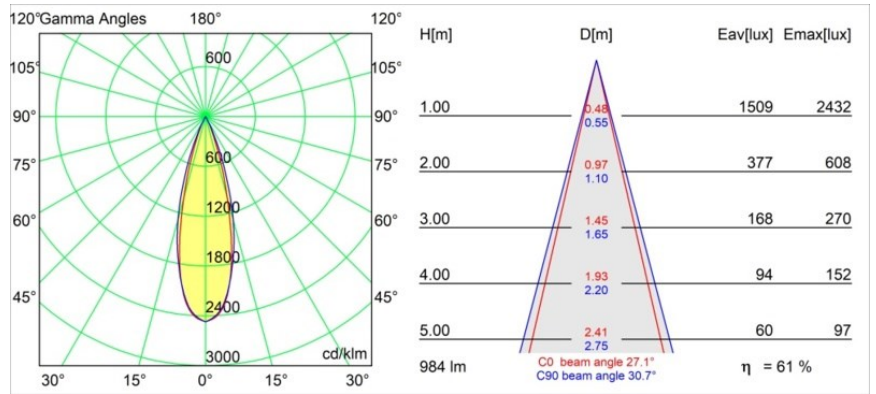

Light distribution & beam diagram