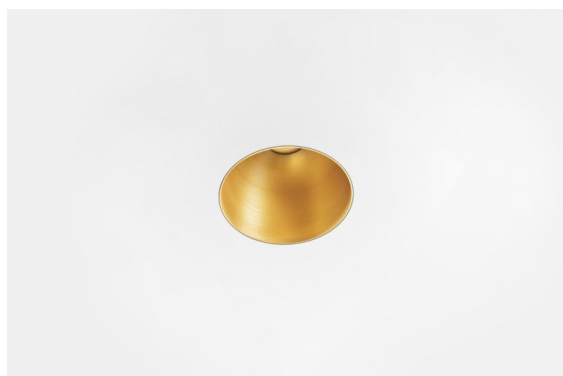

Thimble Recessed Trimless 70 1x IP55 LED 3000K Medium DE Gold Brushed Anodised

Specifications

| | |
|---------------------------------|----------------------------------|
| Material | 11622142 |
| Light Source Type | LED |
| LED Type | BRIDGELUX V6 HD G7 |
| LED technology | LED COB |
| CRI | Min. 90 |
| Colour Temperature | 3000K |
| Lifetime | L80B10 @50,000 Hours |
| Lamp Included | Yes |
| Number of Light Sources | 1 |
| CIE flux code | 100 100 100 100 61 |
| Binning (SDCM) | 2 |
| Light Direction | Down |
| Optic | Lens |
| Measured beam angle (°) | 30.0 |
| Input Voltage | Constant Current Driver Required |
| Electrical Class | III |
| IP Rating | 55 |
| Glow wire rating (°C) | 960 |
| Indoor/Outdoor | Indoor |
| Application | Ceiling |
| Mounting | Recessed |
| Cut-out size (mm) | ø111 |
| Mounting depth (mm) | 110.0 |
| Adjustability | Not Applicable |
| Distance to Lighted Object (m) | 0,1 |
| Primary Colour & Primary Finish | Gold, Brushed Anodised |
| Gross weight (g) | 244.0 |
| Drive current (mA) | 350 500 |
| Min. forward voltage (Vf) | 14,8 15,2 |
| Max. forward voltage (Vf) | 18,0 18,6 |
| Connected load (W) | 5,7 8,5 |
| Luminous flux per lamp (lm) | 447 602 |
| Efficacy (lm/W) | 78 71 |
| Glare rating | 0 0 |

Minimalistic design, subtle curves, revealing colours, high-quality lens and LED. With its deep-recessed and glare-free light source, Thimble's clean and seamless execution makes it a quiet yet sophisticated choice for high-end residential or hospitality settings. This versatile, elegant architectural downlighter brings pure form, definition and quality light without stealing all the attention.

Remark

- 4000K on request
-

TM30 & CRI diagram

Light distribution & beam diagram

Diagrams

Installation Accessories

11624230 Concrete Kit 70 150x150 1x

11624430 Concrete Ring 70 Standard Installation Housing