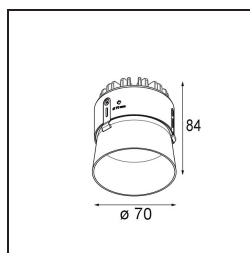

Thimble Recessed Trimless 70 1x IP55 LED 3000K Medium DE Gold Brushed Anodised

Specifications

| | |
|---------------------------------|----------------------------------|
| Material | 11622142 |
| Light Source Type | LED |
| LED Type | BRIDGELUX V6 HD G7 |
| LED technology | LED COB |
| CRI | Min. 90 |
| Colour Temperature | 3000K |
| Lifetime | L80B10 @50,000 Hours |
| Lamp Included | Yes |
| Number of Light Sources | 1 |
| CIE flux code | 100 100 100 100 61 |
| Binning (SDCM) | 2 |
| Light Direction | Down |
| Optic | Lens |
| Measured beam angle (°) | 30.0 |
| Input Voltage | Constant Current Driver Required |
| Electrical Class | III |
| IP Rating | 55 |
| Glow wire rating (°C) | 960 |
| Indoor/Outdoor | Indoor |
| Application | Ceiling |
| Mounting | Recessed |
| Cut-out size (mm) | ø111 |
| Mounting depth (mm) | 110.0 |
| Adjustability | Not Applicable |
| Distance to Lighted Object (m) | 0,1 |
| Primary Colour & Primary Finish | Gold, Brushed Anodised |
| Gross weight (g) | 244.0 |
| Drive current (mA) | 350 500 |
| Min. forward voltage (Vf) | 14,8 15,2 |
| Max. forward voltage (Vf) | 18,0 18,6 |
| Connected load (W) | 5,7 8,5 |
| Luminous flux per lamp (lm) | 447 602 |
| Efficacy (lm/W) | 78 71 |
| Glare rating | 0 0 |

Remark

- 4000K on request
-

TM30 & CRI diagram

Light distribution & beam diagram

Diagrams

Installation Accessories

11624230 Concrete Kit 70 150x150 1x

11624430 Concrete Ring 70 Standard Installation Housing