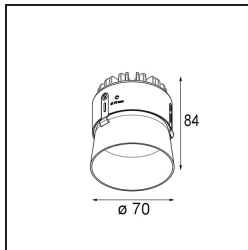

*Thimble Recessed Trimless 70 1x IP55 LED 3000K Medium DE Champagne Brushed Anodised*

**Specifications**

Material	11622141
Light Source Type	LED
LED Type	BRIDGELUX V6 HD G7
LED technology	LED COB
CRI	Min. 90
Colour Temperature	3000K
Lifetime	L80B10 @50,000 Hours
Lamp Included	Yes
Number of Light Sources	1
CIE flux code	100 100 100 100 61
Binning (SDCM)	2
Light Direction	Down
Optic	Lens
Measured beam angle (°)	30.0
Input Voltage	Constant Current Driver Required
Electrical Class	III
IP Rating	55
Glow wire rating (°C)	960
Indoor/Outdoor	Indoor
Application	Ceiling
Mounting	Recessed
Cut-out size (mm)	ø111
Mounting depth (mm)	110.0
Adjustability	Not Applicable
Distance to Lighted Object (m)	0,1
Primary Colour & Primary Finish	Champagne, Brushed Anodised
Gross weight (g)	244.0
Drive current (mA)	350      500
Min. forward voltage (Vf)	14,8      15,2
Max. forward voltage (Vf)	18,0      18,6
Connected load (W)	5,7      8,5
Luminous flux per lamp (lm)	449      605
Efficacy (lm/W)	79      71
Glare rating	0      0