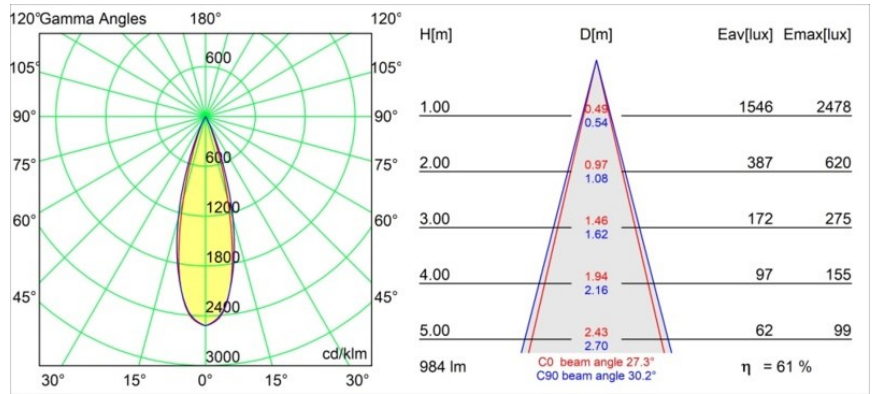

Light distribution & beam diagram