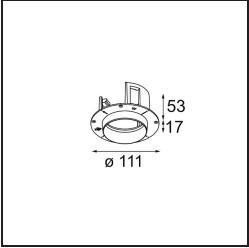

Specifications

Material	11622109
Light Source Type	LED
LED Type	BRIDGELUX V6 HD G7
LED technology	LED COB
CRI	Min. 90
Colour Temperature	3000K
Lifetime	L80B10 @50,000 Hours
Lamp Included	Yes
Number of Light Sources	1
CIE flux code	100 100 100 100 62
Binning (SDCM)	2
Light Direction	Down
Optic	Lens
Measured beam angle (°)	30.0
Input Voltage	Constant Current Driver Required
Electrical Class	III
IP Rating	55
Glow wire rating (°C)	960
Indoor/Outdoor	Indoor
Application	Ceiling
Mounting	Recessed
Cut-out size (mm)	ø111
Mounting depth (mm)	110.0
Adjustability	Not Applicable
Distance to Lighted Object (m)	0,1
Primary Colour & Primary Finish	White, Structure
Gross weight (g)	244.0
Drive current (mA)	350 500
Min. forward voltage (Vf)	14.8 15.2
Max. forward voltage (Vf)	18.0 18.6
Connected load (W)	5.7 8.5
Luminous flux per lamp (lm)	451 608
Efficacy (lm/W)	79 72
Glare rating	0 0

Remark

- 4000K on request
-

TM30 & CRI diagram

Light distribution & beam diagram

Installation Accessories

11624230 Concrete Kit 70 150x150 1x

11624430 Concrete Ring 70 Standard Installation Housing

11624030 Installation Housing 140x250x100x210