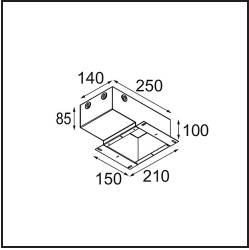

Specifications

Material	11622109
Light Source Type	LED
LED Type	BRIDGELUX V6 HD G7
LED technology	LED COB
CRI	Min. 90
Colour Temperature	3000K
Lifetime	L80B10 @50,000 Hours
Lamp Included	Yes
Number of Light Sources	1
CIE flux code	100 100 100 100 62
Binning (SDCM)	2
Light Direction	Down
Optic	Lens
Measured beam angle (°)	30.0
Input Voltage	Constant Current Driver Required
Electrical Class	III
IP Rating	55
Glow wire rating (°C)	960
Indoor/Outdoor	Indoor
Application	Ceiling
Mounting	Recessed
Cut-out size (mm)	ø111
Mounting depth (mm)	110.0
Adjustability	Not Applicable
Distance to Lighted Object (m)	0,1
Primary Colour & Primary Finish	White, Structure
Gross weight (g)	244.0
Drive current (mA)	350 500
Min. forward voltage (Vf)	14.8 15.2
Max. forward voltage (Vf)	18.0 18.6
Connected load (W)	5.7 8.5
Luminous flux per lamp (lm)	451 608
Efficacy (lm/W)	79 72
Glare rating	0 0

Remark

- 4000K on request
-

TM30 & CRI diagram

Light distribution & beam diagram

Installation Accessories

11624230 Concrete Kit 70 150x150 1x

11624430 Concrete Ring 70 Standard Installation Housing

11624030 Installation Housing 140x250x100x210