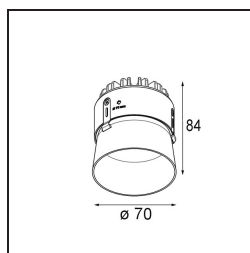

Specifications

Material	11622109
Light Source Type	LED
LED Type	BRIDGELUX V6 HD G7
LED technology	LED COB
CRI	Min. 90
Colour Temperature	3000K
Lifetime	L80B10 @50,000 Hours
Lamp Included	Yes
Number of Light Sources	1
CIE flux code	100 100 100 100 62
Binning (SDCM)	2
Light Direction	Down
Optic	Lens
Measured beam angle (°)	30.0
Input Voltage	Constant Current Driver Required
Electrical Class	III
IP Rating	55
Glow wire rating (°C)	960
Indoor/Outdoor	Indoor
Application	Ceiling
Mounting	Recessed
Cut-out size (mm)	ø111
Mounting depth (mm)	110.0
Adjustability	Not Applicable
Distance to Lighted Object (m)	0,1
Primary Colour & Primary Finish	White, Structure
Gross weight (g)	244.0
Drive current (mA)	350 500
Min. forward voltage (Vf)	14.8 15.2
Max. forward voltage (Vf)	18.0 18.6
Connected load (W)	5.7 8.5
Luminous flux per lamp (lm)	451 608
Efficacy (lm/W)	79 72
Glare rating	0 0

Remark

- 4000K on request
-

TM30 & CRI diagram

Light distribution & beam diagram

Installation Accessories

11624230 Concrete Kit 70 150x150 1x

11624430 Concrete Ring 70 Standard Installation Housing

11624030 Installation Housing 140x250x100x210