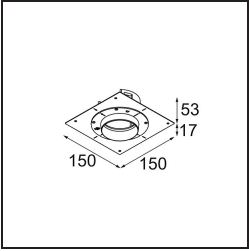

Specifications

Material	11622109
Light Source Type	LED
LED Type	BRIDGELUX V6 HD G7
LED technology	LED COB
CRI	Min. 90
Colour Temperature	3000K
Lifetime	L80B10 @50,000 Hours
Lamp Included	Yes
Number of Light Sources	1
CIE flux code	100 100 100 100 62
Binning (SDCM)	2
Light Direction	Down
Optic	Lens
Measured beam angle (°)	30.0
Input Voltage	Constant Current Driver Required
Electrical Class	III
IP Rating	55
Glow wire rating (°C)	960
Indoor/Outdoor	Indoor
Application	Ceiling
Mounting	Recessed
Cut-out size (mm)	ø111
Mounting depth (mm)	110.0
Adjustability	Not Applicable
Distance to Lighted Object (m)	0,1
Primary Colour & Primary Finish	White, Structure
Gross weight (g)	244.0
Drive current (mA)	350 500
Min. forward voltage (Vf)	14.8 15.2
Max. forward voltage (Vf)	18.0 18.6
Connected load (W)	5.7 8.5
Luminous flux per lamp (lm)	451 608
Efficacy (lm/W)	79 72
Glare rating	0 0

Remark

- 4000K on request
-

TM30 & CRI diagram

Light distribution & beam diagram

Installation Accessories

11624230 Concrete Kit 70 150x150 1x

11624430 Concrete Ring 70 Standard Installation Housing

11624030 Installation Housing 140x250x100x210