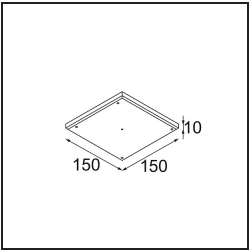

Specifications

Material	11622109
Light Source Type	LED
LED Type	BRIDGELUX V6 HD G7
LED technology	LED COB
CRI	Min. 90
Colour Temperature	3000K
Lifetime	L80B10 @50,000 Hours
Lamp Included	Yes
Number of Light Sources	1
CIE flux code	100 100 100 100 62
Binning (SDCM)	2
Light Direction	Down
Optic	Lens
Measured beam angle (°)	30.0
Input Voltage	Constant Current Driver Required
Electrical Class	III
IP Rating	55
Glow wire rating (°C)	960
Indoor/Outdoor	Indoor
Application	Ceiling
Mounting	Recessed
Cut-out size (mm)	ø111
Mounting depth (mm)	110.0
Adjustability	Not Applicable
Distance to Lighted Object (m)	0,1
Primary Colour & Primary Finish	White, Structure
Gross weight (g)	244.0
Drive current (mA)	350 500
Min. forward voltage (Vf)	14.8 15.2
Max. forward voltage (Vf)	18.0 18.6
Connected load (W)	5.7 8.5
Luminous flux per lamp (lm)	451 608
Efficacy (lm/W)	79 72
Glare rating	0 0

Remark

- 4000K on request
-

TM30 & CRI diagram

Light distribution & beam diagram

Installation Accessories

11624230 Concrete Kit 70 150x150 1x

11624430 Concrete Ring 70 Standard Installation Housing

11624030 Installation Housing 140x250x100x210