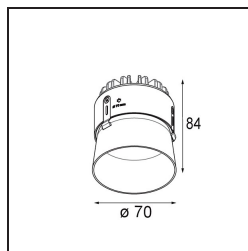

Specifications

Material	11622084
Light Source Type	LED
LED Type	BRIDGELUX V6 HD G7
LED technology	LED COB
CRI	Min. 90
Colour Temperature	2700K
Lifetime	L80B10 @50,000 Hours
Lamp Included	Yes
Number of Light Sources	1
CIE flux code	100 100 100 100 61
Binning (SDCM)	2
Light Direction	Down
Optic	Lens
Measured beam angle (°)	30.0
Input Voltage	Constant Current Driver Required
Electrical Class	III
IP Rating	55
Glow wire rating (°C)	960
Indoor/Outdoor	Indoor
Application	Ceiling
Mounting	Recessed
Cut-out size (mm)	ø111
Mounting depth (mm)	110.0
Adjustability	Not Applicable
Distance to Lighted Object (m)	0,1
Primary Colour & Primary Finish	Silver Bronze, Brushed Anodised
Gross weight (g)	244.0
Drive current (mA)	350 500
Min. forward voltage (Vf)	14,8 15,2
Max. forward voltage (Vf)	18,0 18,6
Connected load (W)	5,7 8,5
Luminous flux per lamp (lm)	438 590
Efficacy (lm/W)	77 69
Glare rating	0 0

Remark

- 4000K on request
-

TM30 & CRI diagram

Light distribution & beam diagram

Diagrams

Installation Accessories

11624230 Concrete Kit 70 150x150 1x

11624430 Concrete Ring 70 Standard Installation Housing