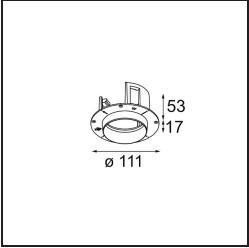

Specifications

Material	11622084
Light Source Type	LED
LED Type	BRIDGELUX V6 HD G7
LED technology	LED COB
CRI	Min. 90
Colour Temperature	2700K
Lifetime	L80B10 @50,000 Hours
Lamp Included	Yes
Number of Light Sources	1
CIE flux code	100 100 100 100 61
Binning (SDCM)	2
Light Direction	Down
Optic	Lens
Measured beam angle (°)	30.0
Input Voltage	Constant Current Driver Required
Electrical Class	III
IP Rating	55
Glow wire rating (°C)	960
Indoor/Outdoor	Indoor
Application	Ceiling
Mounting	Recessed
Cut-out size (mm)	ø111
Mounting depth (mm)	110.0
Adjustability	Not Applicable
Distance to Lighted Object (m)	0,1
Primary Colour & Primary Finish	Silver Bronze, Brushed Anodised
Gross weight (g)	244.0
Drive current (mA)	350 500
Min. forward voltage (Vf)	14,8 15,2
Max. forward voltage (Vf)	18,0 18,6
Connected load (W)	5,7 8,5
Luminous flux per lamp (lm)	438 590
Efficacy (lm/W)	77 69
Glare rating	0 0

Remark

- 4000K on request
-

TM30 & CRI diagram

Light distribution & beam diagram

Diagrams

Installation Accessories

11624230 Concrete Kit 70 150x150 1x

11624430 Concrete Ring 70 Standard Installation Housing