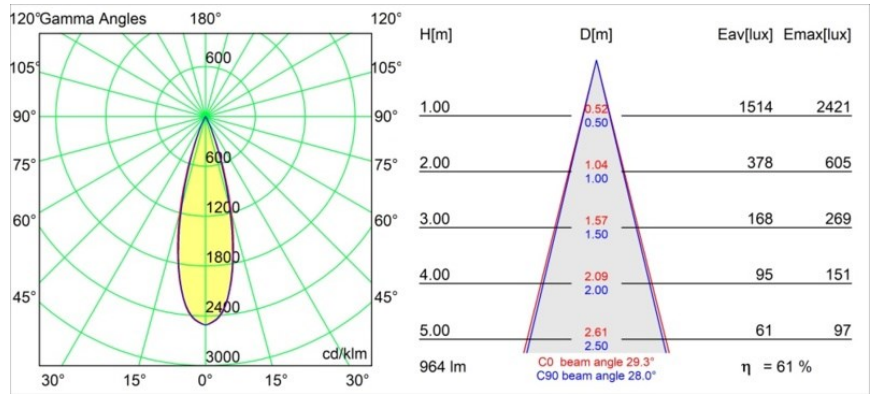

Light distribution & beam diagram