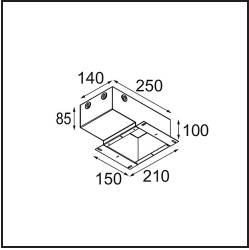

Specifications

Material	11622084
Light Source Type	LED
LED Type	BRIDGELUX V6 HD G7
LED technology	LED COB
CRI	Min. 90
Colour Temperature	2700K
Lifetime	L80B10 @50,000 Hours
Lamp Included	Yes
Number of Light Sources	1
CIE flux code	100 100 100 100 61
Binning (SDCM)	2
Light Direction	Down
Optic	Lens
Measured beam angle (°)	30.0
Input Voltage	Constant Current Driver Required
Electrical Class	III
IP Rating	55
Glow wire rating (°C)	960
Indoor/Outdoor	Indoor
Application	Ceiling
Mounting	Recessed
Cut-out size (mm)	ø111
Mounting depth (mm)	110.0
Adjustability	Not Applicable
Distance to Lighted Object (m)	0,1
Primary Colour & Primary Finish	Silver Bronze, Brushed Anodised
Gross weight (g)	244.0
Drive current (mA)	350 500
Min. forward voltage (Vf)	14,8 15,2
Max. forward voltage (Vf)	18,0 18,6
Connected load (W)	5,7 8,5
Luminous flux per lamp (lm)	438 590
Efficacy (lm/W)	77 69
Glare rating	0 0

Remark

- 4000K on request
-

TM30 & CRI diagram

Light distribution & beam diagram

Diagrams

Installation Accessories

11624230 Concrete Kit 70 150x150 1x

11624430 Concrete Ring 70 Standard Installation Housing