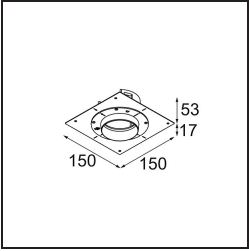

Specifications

Material	11622084
Light Source Type	LED
LED Type	BRIDGELUX V6 HD G7
LED technology	LED COB
CRI	Min. 90
Colour Temperature	2700K
Lifetime	L80B10 @50,000 Hours
Lamp Included	Yes
Number of Light Sources	1
CIE flux code	100 100 100 100 61
Binning (SDCM)	2
Light Direction	Down
Optic	Lens
Measured beam angle (°)	30.0
Input Voltage	Constant Current Driver Required
Electrical Class	III
IP Rating	55
Glow wire rating (°C)	960
Indoor/Outdoor	Indoor
Application	Ceiling
Mounting	Recessed
Cut-out size (mm)	ø111
Mounting depth (mm)	110.0
Adjustability	Not Applicable
Distance to Lighted Object (m)	0,1
Primary Colour & Primary Finish	Silver Bronze, Brushed Anodised
Gross weight (g)	244.0
Drive current (mA)	350 500
Min. forward voltage (Vf)	14,8 15,2
Max. forward voltage (Vf)	18,0 18,6
Connected load (W)	5,7 8,5
Luminous flux per lamp (lm)	438 590
Efficacy (lm/W)	77 69
Glare rating	0 0

Remark

- 4000K on request
-

TM30 & CRI diagram

Light distribution & beam diagram

Diagrams

Installation Accessories

11624230 Concrete Kit 70 150x150 1x

11624430 Concrete Ring 70 Standard Installation Housing