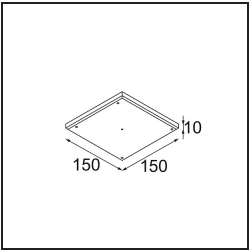

11624030 Installation Housing 140x250x100x210

12292630 Gypsum Fibreboard 150x150