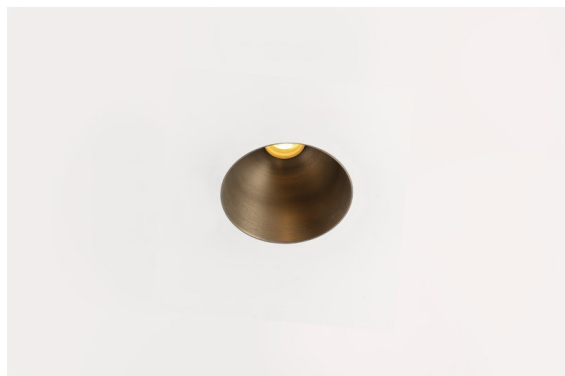

*Thimble Recessed Trimless 70 1x IP55 LED 2700K Medium DE Bronze Brushed Anodised*

### Specifications

Material	11622082
Light Source Type	LED
LED Type	BRIDGELUX V6 HD G7
LED technology	LED COB
CRI	Min. 90
Colour Temperature	2700K
Lifetime	L80B10 @50,000 Hours
Lamp Included	Yes
Number of Light Sources	1
CIE flux code	100 100 100 100 61
Binning (SDCM)	2
Light Direction	Down
Optic	Lens
Measured beam angle (°)	30.0
Input Voltage	Constant Current Driver Required
Electrical Class	III
IP Rating	55
Glow wire rating (°C)	960
Indoor/Outdoor	Indoor
Application	Ceiling
Mounting	Recessed
Cut-out size (mm)	ø111
Mounting depth (mm)	110.0
Adjustability	Not Applicable
Distance to Lighted Object (m)	0,1
Primary Colour & Primary Finish	Bronze, Brushed Anodised
Gross weight (g)	244.0
Drive current (mA)	350      500
Min. forward voltage (Vf)	14,8      15,2
Max. forward voltage (Vf)	18,0      18,6
Connected load (W)	5,7      8,5
Luminous flux per lamp (lm)	438      591
Efficacy (lm/W)	77      70
Glare rating	0      0

Minimalistic design, subtle curves, revealing colours, high-quality lens and LED. With its deep-recessed and glare-free light source, Thimble's clean and seamless execution makes it a quiet yet sophisticated choice for high-end residential or hospitality settings. This versatile, elegant architectural downlighter brings pure form, definition and quality light without stealing all the attention.