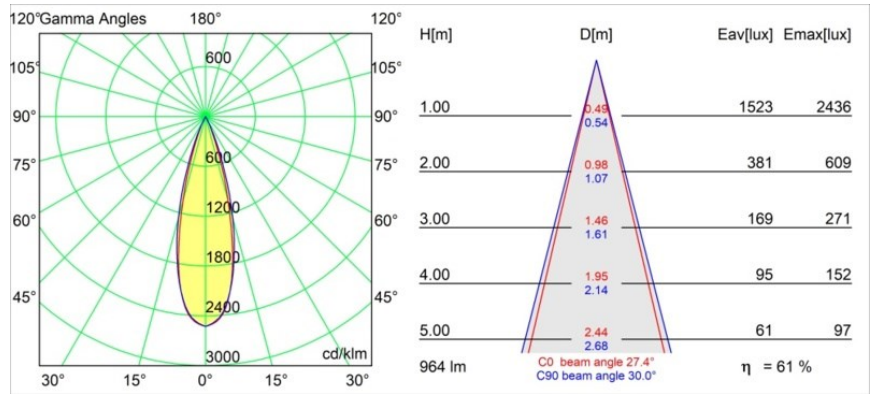

Light distribution & beam diagram