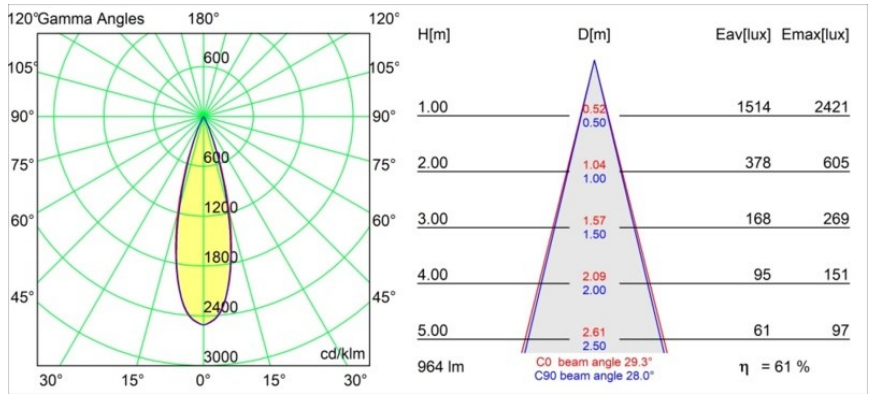

Light distribution & beam diagram