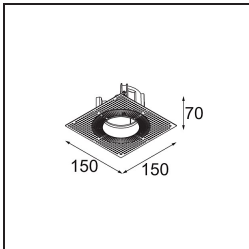

11624330 Ring Recessed 70 1x

12292430 Plaster Kit Trimless 150x150 - 70 1x