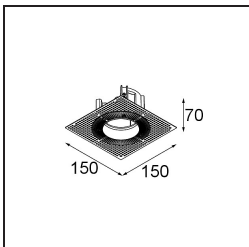

12292430 Plaster Kit Trimless 150x150 - 70 1x