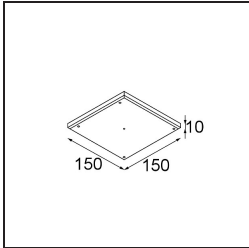

TM30 & CRI Diagrammen

Lichtspreiding & Stralingsdiagram

Installatie Accessoires

11624030 Installation Housing 140x250x100x210

12292630 Gypsum Fibreboard 150x150

11624430 Concrete Ring 70 Standard Installation Housing