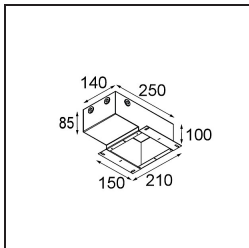

---

Livello abbagliamento	0	0
Remark	• 4000K su richiesta	

---

**TM30 & CRI diagram**

**Light distribution & beam diagram**

**Accessori Installazione**

**11624030** Installation Housing 140x250x100x210

**12292630** Gypsum Fibreboard 150x150