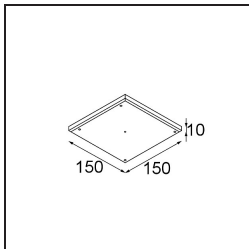

---

Livello abbagliamento	0	0
Remark	• 4000K su richiesta	

---

**TM30 & CRI diagram**

**Light distribution & beam diagram**

**Accessori Installazione**

**11624030** Installation Housing 140x250x100x210

**12292630** Gypsum Fibreboard 150x150