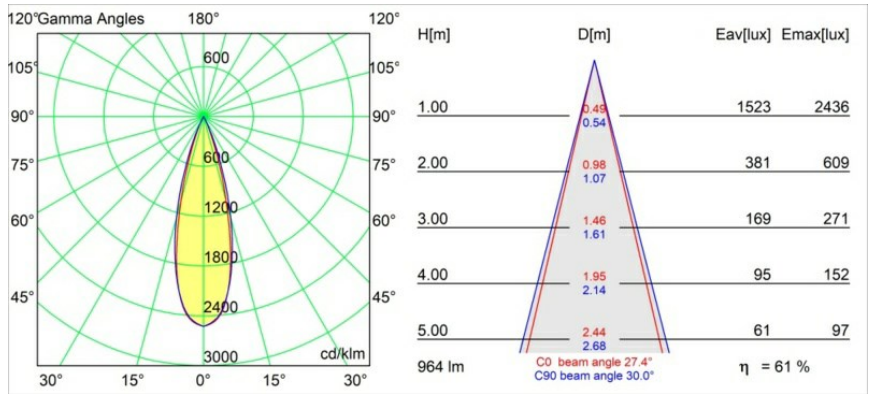

Light distribution & beam diagram