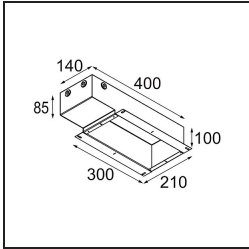

TM30 & CRI diagram

Light distribution & beam diagram

Diagrams

Installation Accessories

11624030 Installation Housing 140x250x100x210

11624130 Installation Housing 140x400x100x210

12292630 Gypsum Fibreboard 150x150