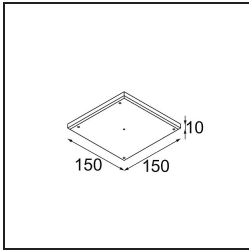

**TM30 & CRI diagram**

**Light distribution & beam diagram**

Diagrams

**Installation Accessories**

**11624030** Installation Housing 140x250x100x210

**11624130** Installation Housing 140x400x100x210

**12292630** Gypsum Fibreboard 150x150