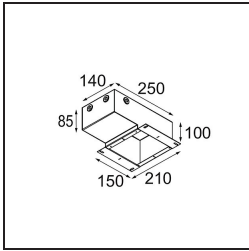

| |
|----------|
| Date |
| Customer |
| Project |
| Type |

Thimble Recessed 74 1x IP55 LED 2700K Medium DE Bronze Brushed Anodised

Specifications

| | |
|---------------------------------|----------------------------------|
| Material | 11620082 |
| Light Source Type | LED |
| LED Type | BRIDGELUX V6 HD G7 |
| LED technology | LED COB |
| CRI | Min. 90 |
| Colour Temperature | 2700K |
| Lifetime | L80B20 @50,000 Hours |
| Lamp Included | Yes |
| Number of Light Sources | 1 |
| CIE flux code | 100 100 100 100 61 |
| Binning (SDCM) | 2 |
| Light Direction | Down |
| Optic | Lens |
| Measured beam angle (°) | 30.0 |
| Input Voltage | Constant Current Driver Required |
| Electrical Class | III |
| IP Rating | 55 |
| Glow wire rating (°C) | 960 |
| Indoor/Outdoor | Indoor |
| Application | Ceiling |
| Mounting | Recessed |
| Cut-out size (mm) | ø70 |
| Mounting depth (mm) | 110.0 |
| Adjustability | Not Applicable |
| Distance to Lighted Object (m) | 0,1 |
| Primary Colour & Primary Finish | Bronze, Brushed Anodised |
| Gross weight (g) | 254.0 |
| Drive current (mA) | 350 500 |
| Min. forward voltage (Vf) | 14,8 15,2 |
| Max. forward voltage (Vf) | 18,0 18,6 |
| Connected load (W) | 5,7 8,5 |
| Delivered lumens (lm) | 438 591 |
| Efficacy (lm/W) | 77 70 |
| Glare rating | 0 0 |
| Remark | • 4000K on request |

TM30 & CRI diagram

Light distribution & beam diagram

Diagrams

Installation Accessories

11624030 Installation Housing 140x250x100x210

11624130 Installation Housing 140x400x100x210

12292630 Gypsum Fibreboard 150x150