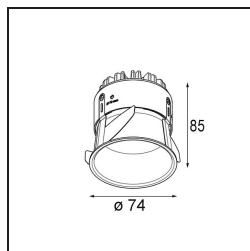

Date
Customer
Project
Type

*Thimble Recessed 74 1x IP55 LED 2700K Medium DE Bronze Brushed Anodised*

**Specifications**

Material	11620082
Light Source Type	LED
LED Type	BRIDGELUX V6 HD G7
LED technology	LED COB
CRI	Min. 90
Colour Temperature	2700K
Lifetime	L80B20 @50,000 Hours
Lamp Included	Yes
Number of Light Sources	1
CIE flux code	100 100 100 100 61
Binning (SDCM)	2
Light Direction	Down
Optic	Lens
Measured beam angle (°)	30.0
Input Voltage	Constant Current Driver Required
Electrical Class	III
IP Rating	55
Glow wire rating (°C)	960
Indoor/Outdoor	Indoor
Application	Ceiling
Mounting	Recessed
Cut-out size (mm)	ø70
Mounting depth (mm)	110.0
Adjustability	Not Applicable
Distance to Lighted Object (m)	0,1
Primary Colour & Primary Finish	Bronze, Brushed Anodised
Gross weight (g)	254.0
Drive current (mA)	350      500
Min. forward voltage (Vf)	14,8      15,2
Max. forward voltage (Vf)	18,0      18,6
Connected load (W)	5,7      8,5
Delivered lumens (lm)	438      591
Efficacy (lm/W)	77      70
Glare rating	0      0
Remark	• 4000K on request