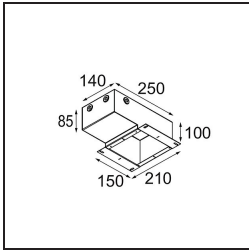

Date
Customer
Project
Type

*Thimble Recessed 74 1x IP55 LED 2700K Medium DE Bronze Brushed Anodised*

**Specifications**

Material	11620082
Light Source Type	LED
LED Type	BRIDGELUX V6 HD G7
LED technology	LED COB
CRI	Min. 90
Colour Temperature	2700K
Lifetime	L80B20 @50,000 Hours
Lamp Included	Yes
Number of Light Sources	1
CIE flux code	100 100 100 100 61
Binning (SDCM)	2
Light Direction	Down
Optic	Lens
Measured beam angle (°)	30.0
Input Voltage	Constant Current Driver Required
Electrical Class	III
IP Rating	55
Glow wire rating (°C)	960
Indoor/Outdoor	Indoor
Application	Ceiling
Mounting	Recessed
Cut-out size (mm)	ø70
Mounting depth (mm)	110.0
Adjustability	Not Applicable
Distance to Lighted Object (m)	0,1
Primary Colour & Primary Finish	Bronze, Brushed Anodised
Gross weight (g)	254.0
Drive current (mA)	350      500
Min. forward voltage (Vf)	14,8      15,2
Max. forward voltage (Vf)	18,0      18,6
Connected load (W)	5,7      8,5
Delivered lumens (lm)	438      591
Efficacy (lm/W)	77      70
Glare rating	0      0
Remark	• 4000K on request

**TM30 & CRI diagram**

**Light distribution & beam diagram**

Diagrams

**Installation Accessories**

**11624030** Installation Housing 140x250x100x210

**11624130** Installation Housing 140x400x100x210

**12292630** Gypsum Fibreboard 150x150