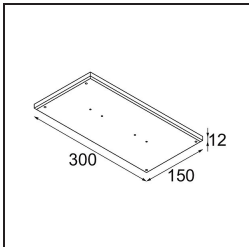

| |
|----------|
| Date |
| Customer |
| Project |
| Type |

Thimble Recessed 74 1x IP55 LED 2700K Medium DE Bronze Brushed Anodised

Specifications

| | |
|---------------------------------|----------------------------------|
| Material | 11620082 |
| Light Source Type | LED |
| LED Type | BRIDGELUX V6 HD G7 |
| LED technology | LED COB |
| CRI | Min. 90 |
| Colour Temperature | 2700K |
| Lifetime | L80B20 @50,000 Hours |
| Lamp Included | Yes |
| Number of Light Sources | 1 |
| CIE flux code | 100 100 100 100 61 |
| Binning (SDCM) | 2 |
| Light Direction | Down |
| Optic | Lens |
| Measured beam angle (°) | 30.0 |
| Input Voltage | Constant Current Driver Required |
| Electrical Class | III |
| IP Rating | 55 |
| Glow wire rating (°C) | 960 |
| Indoor/Outdoor | Indoor |
| Application | Ceiling |
| Mounting | Recessed |
| Cut-out size (mm) | ø70 |
| Mounting depth (mm) | 110.0 |
| Adjustability | Not Applicable |
| Distance to Lighted Object (m) | 0,1 |
| Primary Colour & Primary Finish | Bronze, Brushed Anodised |
| Gross weight (g) | 254.0 |
| Drive current (mA) | 350 500 |
| Min. forward voltage (Vf) | 14,8 15,2 |
| Max. forward voltage (Vf) | 18,0 18,6 |
| Connected load (W) | 5,7 8,5 |
| Delivered lumens (lm) | 438 591 |
| Efficacy (lm/W) | 77 70 |
| Glare rating | 0 0 |
| Remark | • 4000K on request |

TM30 & CRI diagram

Light distribution & beam diagram

Diagrams

Installation Accessories

11624030 Installation Housing 140x250x100x210

11624130 Installation Housing 140x400x100x210

12292630 Gypsum Fibreboard 150x150