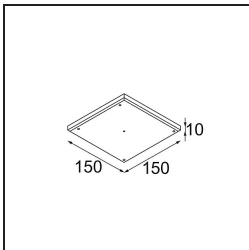

| |
|----------|
| Date |
| Customer |
| Project |
| Type |

Thimble Recessed 74 1x IP55 LED 2700K Medium DE Bronze Brushed Anodised

Specifications

| | |
|---------------------------------|----------------------------------|
| Material | 11620082 |
| Light Source Type | LED |
| LED Type | BRIDGELUX V6 HD G7 |
| LED technology | LED COB |
| CRI | Min. 90 |
| Colour Temperature | 2700K |
| Lifetime | L80B20 @50,000 Hours |
| Lamp Included | Yes |
| Number of Light Sources | 1 |
| CIE flux code | 100 100 100 100 61 |
| Binning (SDCM) | 2 |
| Light Direction | Down |
| Optic | Lens |
| Measured beam angle (°) | 30.0 |
| Input Voltage | Constant Current Driver Required |
| Electrical Class | III |
| IP Rating | 55 |
| Glow wire rating (°C) | 960 |
| Indoor/Outdoor | Indoor |
| Application | Ceiling |
| Mounting | Recessed |
| Cut-out size (mm) | ø70 |
| Mounting depth (mm) | 110.0 |
| Adjustability | Not Applicable |
| Distance to Lighted Object (m) | 0,1 |
| Primary Colour & Primary Finish | Bronze, Brushed Anodised |
| Gross weight (g) | 254.0 |
| Drive current (mA) | 350 500 |
| Min. forward voltage (Vf) | 14,8 15,2 |
| Max. forward voltage (Vf) | 18,0 18,6 |
| Connected load (W) | 5,7 8,5 |
| Delivered lumens (lm) | 438 591 |
| Efficacy (lm/W) | 77 70 |
| Glare rating | 0 0 |
| Remark | • 4000K on request |

TM30 & CRI diagram

Light distribution & beam diagram

Diagrams

Installation Accessories

11624030 Installation Housing 140x250x100x210

11624130 Installation Housing 140x400x100x210

12292630 Gypsum Fibreboard 150x150