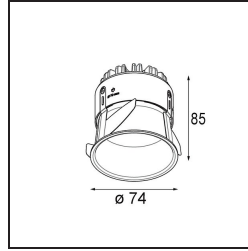

| |
|----------|
| Date |
| Customer |
| Project |
| Type |

Thimble Recessed 74 1x IP55 LED 2700K Medium DE Bronze Brushed Anodised

Specifications

| | |
|---------------------------------|----------------------------------|
| Material | 11620082 |
| Light Source Type | LED |
| LED Type | BRIDGELUX V6 HD G7 |
| LED technology | LED COB |
| CRI | Min. 90 |
| Colour Temperature | 2700K |
| Lifetime | L80B20 @50,000 Hours |
| Lamp Included | Yes |
| Number of Light Sources | 1 |
| CIE flux code | 100 100 100 100 61 |
| Binning (SDCM) | 2 |
| Light Direction | Down |
| Optic | Lens |
| Measured beam angle (°) | 30.0 |
| Input Voltage | Constant Current Driver Required |
| Electrical Class | III |
| IP Rating | 55 |
| Glow wire rating (°C) | 960 |
| Indoor/Outdoor | Indoor |
| Application | Ceiling |
| Mounting | Recessed |
| Cut-out size (mm) | ø70 |
| Mounting depth (mm) | 110.0 |
| Adjustability | Not Applicable |
| Distance to Lighted Object (m) | 0,1 |
| Primary Colour & Primary Finish | Bronze, Brushed Anodised |
| Gross weight (g) | 254.0 |
| Drive current (mA) | 350 500 |
| Min. forward voltage (Vf) | 14,8 15,2 |
| Max. forward voltage (Vf) | 18,0 18,6 |
| Connected load (W) | 5,7 8,5 |
| Delivered lumens (lm) | 438 591 |
| Efficacy (lm/W) | 77 70 |
| Glare rating | 0 0 |
| Remark | • 4000K on request |