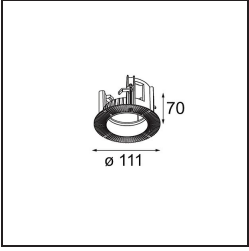

11624330 Ring Recessed 70 1x

Choose a required accessory