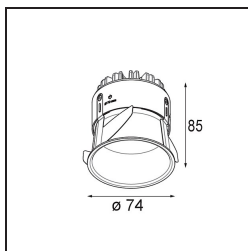

Thimble Recessed 74 1x IP55 LED 2700K Medium DE Black Brushed Anodised

Specifications

Material	11620081
Light Source Type	LED
LED Type	BRIDGELUX V6 HD G7
LED technology	LED COB
CRI	Min. 90
Colour Temperature	2700K
Lifetime	L80B10 @50,000 Hours
Lamp Included	Yes
Number of Light Sources	1
CIE flux code	100 100 100 100 62
Binning (SDCM)	2
Light Direction	Down
Optic	Lens
Measured beam angle (°)	30.0
Input Voltage	Constant Current Driver Required
Electrical Class	III
IP Rating	55
Glow wire rating (°C)	960
Indoor/Outdoor	Indoor
Application	Ceiling
Mounting	Recessed
Cut-out size (mm)	ø70
Mounting depth (mm)	110.0
Adjustability	Not Applicable
Distance to Lighted Object (m)	0,1
Primary Colour & Primary Finish	Black, Brushed Anodised
Gross weight (g)	254.0
Drive current (mA)	350 500
Min. forward voltage (Vf)	14,8 15,2
Max. forward voltage (Vf)	18,0 18,6
Connected load (W)	5,7 8,5
Luminous flux per lamp (lm)	438 591
Efficacy (lm/W)	77 70
Glare rating	0 0