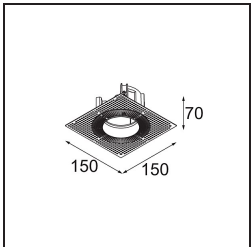

12292430 Plaster Kit Trimless 150x150 - 70 1x