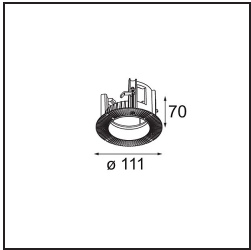

Thimble Recessed 74 1x IP55 LED 2700K Medium DE Champagne Brushed Anodised

Specifications

| | |
|---------------------------------|----------------------------------|
| Material | 11620041 |
| Light Source Type | LED |
| LED Type | BRIDGELUX V6 HD G7 |
| LED technology | LED COB |
| CRI | Min. 90 |
| Colour Temperature | 2700K |
| Lifetime | L80B10 @50,000 Hours |
| Lamp Included | Yes |
| Number of Light Sources | 1 |
| CIE flux code | 100 100 100 100 61 |
| Binning (SDCM) | 2 |
| Light Direction | Down |
| Optic | Lens |
| Measured beam angle (°) | 30.0 |
| Input Voltage | Constant Current Driver Required |
| Electrical Class | III |
| IP Rating | 55 |
| Glow wire rating (°C) | 960 |
| Indoor/Outdoor | Indoor |
| Application | Ceiling |
| Mounting | Recessed |
| Cut-out size (mm) | ø70 |
| Mounting depth (mm) | 110.0 |
| Adjustability | Not Applicable |
| Distance to Lighted Object (m) | 0,1 |
| Primary Colour & Primary Finish | Champagne, Brushed Anodised |
| Gross weight (g) | 254.0 |
| Drive current (mA) | 350 500 |
| Min. forward voltage (Vf) | 14.8 15.2 |
| Max. forward voltage (Vf) | 18.0 18.6 |
| Connected load (W) | 5.7 8.5 |
| Luminous flux per lamp (lm) | 440 593 |
| Efficacy (lm/W) | 77 70 |
| Glare rating | 0 0 |

Remark

- 4000K on request
-

TM30 & CRI diagram

Light distribution & beam diagram

Installation Accessories

11624030 Installation Housing 140x250x100x210

12292630 Gypsum Fibreboard 150x150

11624430 Concrete Ring 70 Standard Installation Housing