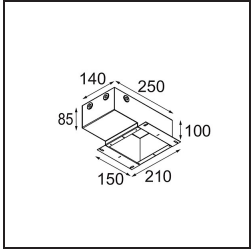

Thimble Recessed 74 1x IP55 LED 2700K Medium DE Champagne Brushed Anodised

Specifications

| | |
|---------------------------------|----------------------------------|
| Material | 11620041 |
| Light Source Type | LED |
| LED Type | BRIDGELUX V6 HD G7 |
| LED technology | LED COB |
| CRI | Min. 90 |
| Colour Temperature | 2700K |
| Lifetime | L80B10 @50,000 Hours |
| Lamp Included | Yes |
| Number of Light Sources | 1 |
| CIE flux code | 100 100 100 100 61 |
| Binning (SDCM) | 2 |
| Light Direction | Down |
| Optic | Lens |
| Measured beam angle (°) | 30.0 |
| Input Voltage | Constant Current Driver Required |
| Electrical Class | III |
| IP Rating | 55 |
| Glow wire rating (°C) | 960 |
| Indoor/Outdoor | Indoor |
| Application | Ceiling |
| Mounting | Recessed |
| Cut-out size (mm) | ø70 |
| Mounting depth (mm) | 110.0 |
| Adjustability | Not Applicable |
| Distance to Lighted Object (m) | 0,1 |
| Primary Colour & Primary Finish | Champagne, Brushed Anodised |
| Gross weight (g) | 254.0 |
| Drive current (mA) | 350 500 |
| Min. forward voltage (Vf) | 14.8 15.2 |
| Max. forward voltage (Vf) | 18.0 18.6 |
| Connected load (W) | 5.7 8.5 |
| Luminous flux per lamp (lm) | 440 593 |
| Efficacy (lm/W) | 77 70 |
| Glare rating | 0 0 |

Remark

- 4000K on request
-

TM30 & CRI diagram

Light distribution & beam diagram

Installation Accessories

11624030 Installation Housing 140x250x100x210

12292630 Gypsum Fibreboard 150x150

11624430 Concrete Ring 70 Standard Installation Housing