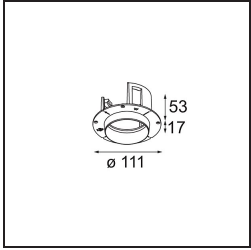

Thimble Recessed 74 1x IP55 LED 2700K Medium DE Champagne Brushed Anodised

Specifications

| | |
|---------------------------------|----------------------------------|
| Material | 11620041 |
| Light Source Type | LED |
| LED Type | BRIDGELUX V6 HD G7 |
| LED technology | LED COB |
| CRI | Min. 90 |
| Colour Temperature | 2700K |
| Lifetime | L80B10 @50,000 Hours |
| Lamp Included | Yes |
| Number of Light Sources | 1 |
| CIE flux code | 100 100 100 100 61 |
| Binning (SDCM) | 2 |
| Light Direction | Down |
| Optic | Lens |
| Measured beam angle (°) | 30.0 |
| Input Voltage | Constant Current Driver Required |
| Electrical Class | III |
| IP Rating | 55 |
| Glow wire rating (°C) | 960 |
| Indoor/Outdoor | Indoor |
| Application | Ceiling |
| Mounting | Recessed |
| Cut-out size (mm) | ø70 |
| Mounting depth (mm) | 110.0 |
| Adjustability | Not Applicable |
| Distance to Lighted Object (m) | 0,1 |
| Primary Colour & Primary Finish | Champagne, Brushed Anodised |
| Gross weight (g) | 254.0 |
| Drive current (mA) | 350 500 |
| Min. forward voltage (Vf) | 14.8 15.2 |
| Max. forward voltage (Vf) | 18.0 18.6 |
| Connected load (W) | 5.7 8.5 |
| Luminous flux per lamp (lm) | 440 593 |
| Efficacy (lm/W) | 77 70 |
| Glare rating | 0 0 |

Remark

- 4000K on request
-

TM30 & CRI diagram

Light distribution & beam diagram

Installation Accessories

11624030 Installation Housing 140x250x100x210

12292630 Gypsum Fibreboard 150x150

11624430 Concrete Ring 70 Standard Installation Housing