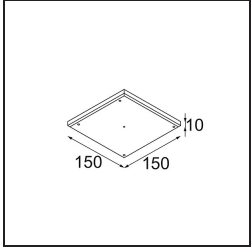

Thimble Recessed 74 1x IP55 LED 2700K Medium DE Champagne Brushed Anodised

Specifications

| | |
|---------------------------------|----------------------------------|
| Material | 11620041 |
| Light Source Type | LED |
| LED Type | BRIDGELUX V6 HD G7 |
| LED technology | LED COB |
| CRI | Min. 90 |
| Colour Temperature | 2700K |
| Lifetime | L80B10 @50,000 Hours |
| Lamp Included | Yes |
| Number of Light Sources | 1 |
| CIE flux code | 100 100 100 100 61 |
| Binning (SDCM) | 2 |
| Light Direction | Down |
| Optic | Lens |
| Measured beam angle (°) | 30.0 |
| Input Voltage | Constant Current Driver Required |
| Electrical Class | III |
| IP Rating | 55 |
| Glow wire rating (°C) | 960 |
| Indoor/Outdoor | Indoor |
| Application | Ceiling |
| Mounting | Recessed |
| Cut-out size (mm) | ø70 |
| Mounting depth (mm) | 110.0 |
| Adjustability | Not Applicable |
| Distance to Lighted Object (m) | 0,1 |
| Primary Colour & Primary Finish | Champagne, Brushed Anodised |
| Gross weight (g) | 254.0 |
| Drive current (mA) | 350 500 |
| Min. forward voltage (Vf) | 14.8 15.2 |
| Max. forward voltage (Vf) | 18.0 18.6 |
| Connected load (W) | 5.7 8.5 |
| Luminous flux per lamp (lm) | 440 593 |
| Efficacy (lm/W) | 77 70 |
| Glare rating | 0 0 |

Remark

- 4000K on request
-

TM30 & CRI diagram

Light distribution & beam diagram

Installation Accessories

11624030 Installation Housing 140x250x100x210

12292630 Gypsum Fibreboard 150x150

11624430 Concrete Ring 70 Standard Installation Housing