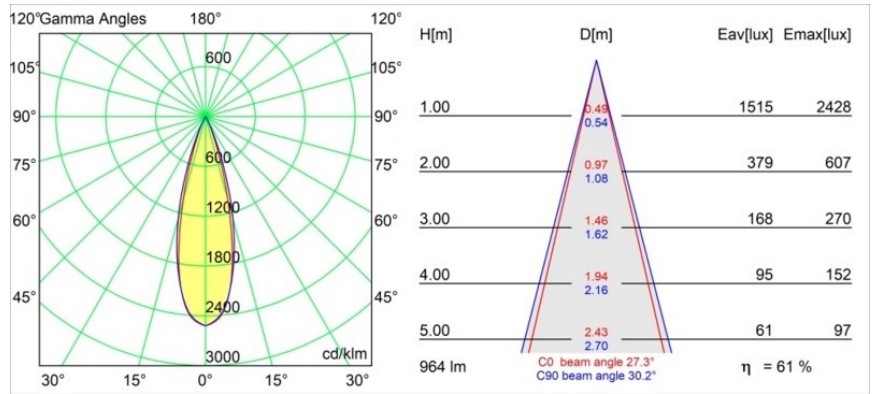

Light distribution & beam diagram