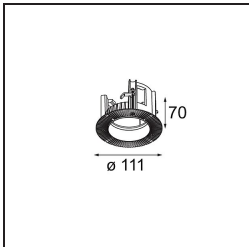

## Montagezubehör

**11624030** Installation Housing 140x250x100x210

**12292630** Gypsum Fibreboard 150x150

**11624430** Concrete Ring 70 Standard Installation Housing

**11624330** Ring Recessed 70 1x

**12292430** Plaster Kit Trimless 150x150 - 70 1x