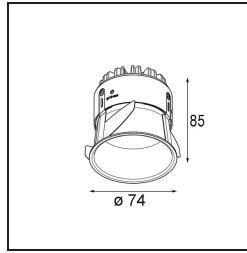

Date
Customer
Project
Type

*Thimble Recessed 74 1x IP55 LED 2700K Medium DE Champagne Brushed Anodised*

**Specifications**

Material	11620041
Light Source Type	LED
LED Type	BRIDGELUX V6 HD G7
LED technology	LED COB
CRI	Min. 90
Colour Temperature	2700K
Lifetime	L80B20 @50,000 Hours
Lamp Included	Yes
Number of Light Sources	1
CIE flux code	100 100 100 100 61
Binning (SDCM)	2
Light Direction	Down
Optic	Lens
Measured beam angle (°)	30.0
Input Voltage	Constant Current Driver Required
Electrical Class	III
IP Rating	55
Glow wire rating (°C)	960
Indoor/Outdoor	Indoor
Application	Ceiling
Mounting	Recessed
Cut-out size (mm)	ø70
Mounting depth (mm)	110.0
Adjustability	Not Applicable
Distance to Lighted Object (m)	0,1
Primary Colour & Primary Finish	Champagne, Brushed Anodised
Gross weight (g)	254.0
Drive current (mA)	350      500
Min. forward voltage (Vf)	14,8      15,2
Max. forward voltage (Vf)	18,0      18,6
Connected load (W)	5,7      8,5
Delivered lumens (lm)	440      593
Efficacy (lm/W)	77      70
Glare rating	0      0
Remark	• 4000K on request