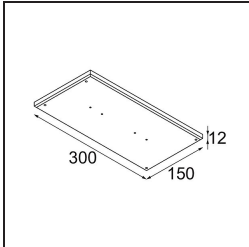

Date
Customer
Project
Type

*Thimble Recessed 74 1x IP55 LED 2700K Medium DE Champagne Brushed Anodised*

**Specifications**

Material	11620041
Light Source Type	LED
LED Type	BRIDGELUX V6 HD G7
LED technology	LED COB
CRI	Min. 90
Colour Temperature	2700K
Lifetime	L80B20 @50,000 Hours
Lamp Included	Yes
Number of Light Sources	1
CIE flux code	100 100 100 100 61
Binning (SDCM)	2
Light Direction	Down
Optic	Lens
Measured beam angle (°)	30.0
Input Voltage	Constant Current Driver Required
Electrical Class	III
IP Rating	55
Glow wire rating (°C)	960
Indoor/Outdoor	Indoor
Application	Ceiling
Mounting	Recessed
Cut-out size (mm)	ø70
Mounting depth (mm)	110.0
Adjustability	Not Applicable
Distance to Lighted Object (m)	0,1
Primary Colour & Primary Finish	Champagne, Brushed Anodised
Gross weight (g)	254.0
Drive current (mA)	350      500
Min. forward voltage (Vf)	14,8      15,2
Max. forward voltage (Vf)	18,0      18,6
Connected load (W)	5,7      8,5
Delivered lumens (lm)	440      593
Efficacy (lm/W)	77      70
Glare rating	0      0
Remark	• 4000K on request

**TM30 & CRI diagram**

**Light distribution & beam diagram**

Diagrams

**Installation Accessories**

**11624030** Installation Housing 140x250x100x210

**11624130** Installation Housing 140x400x100x210

**12292630** Gypsum Fibreboard 150x150