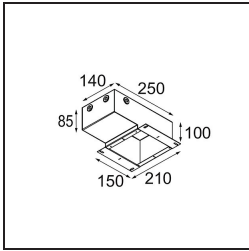

Date
Customer
Project
Type

*Thimble Recessed 74 1x IP55 LED 2700K Medium DE Champagne Brushed Anodised*

**Specifications**

Material	11620041
Light Source Type	LED
LED Type	BRIDGELUX V6 HD G7
LED technology	LED COB
CRI	Min. 90
Colour Temperature	2700K
Lifetime	L80B20 @50,000 Hours
Lamp Included	Yes
Number of Light Sources	1
CIE flux code	100 100 100 100 61
Binning (SDCM)	2
Light Direction	Down
Optic	Lens
Measured beam angle (°)	30.0
Input Voltage	Constant Current Driver Required
Electrical Class	III
IP Rating	55
Glow wire rating (°C)	960
Indoor/Outdoor	Indoor
Application	Ceiling
Mounting	Recessed
Cut-out size (mm)	ø70
Mounting depth (mm)	110.0
Adjustability	Not Applicable
Distance to Lighted Object (m)	0,1
Primary Colour & Primary Finish	Champagne, Brushed Anodised
Gross weight (g)	254.0
Drive current (mA)	350      500
Min. forward voltage (Vf)	14,8      15,2
Max. forward voltage (Vf)	18,0      18,6
Connected load (W)	5,7      8,5
Delivered lumens (lm)	440      593
Efficacy (lm/W)	77      70
Glare rating	0      0
Remark	• 4000K on request

**TM30 & CRI diagram**

**Light distribution & beam diagram**

Diagrams

**Installation Accessories**

**11624030** Installation Housing 140x250x100x210

**11624130** Installation Housing 140x400x100x210

**12292630** Gypsum Fibreboard 150x150