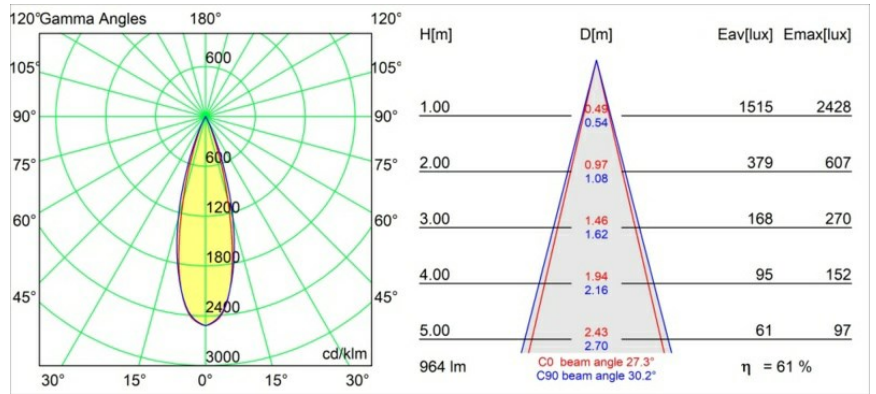

Light distribution & beam diagram