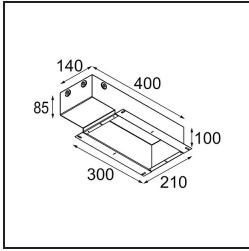

Date
Customer
Project
Type

*Thimble Recessed 74 1x IP55 LED 2700K Medium DE Champagne Brushed Anodised*

**Specifications**

Material	11620041
Light Source Type	LED
LED Type	BRIDGELUX V6 HD G7
LED technology	LED COB
CRI	Min. 90
Colour Temperature	2700K
Lifetime	L80B20 @50,000 Hours
Lamp Included	Yes
Number of Light Sources	1
CIE flux code	100 100 100 100 61
Binning (SDCM)	2
Light Direction	Down
Optic	Lens
Measured beam angle (°)	30.0
Input Voltage	Constant Current Driver Required
Electrical Class	III
IP Rating	55
Glow wire rating (°C)	960
Indoor/Outdoor	Indoor
Application	Ceiling
Mounting	Recessed
Cut-out size (mm)	ø70
Mounting depth (mm)	110.0
Adjustability	Not Applicable
Distance to Lighted Object (m)	0,1
Primary Colour & Primary Finish	Champagne, Brushed Anodised
Gross weight (g)	254.0
Drive current (mA)	350      500
Min. forward voltage (Vf)	14,8      15,2
Max. forward voltage (Vf)	18,0      18,6
Connected load (W)	5,7      8,5
Delivered lumens (lm)	440      593
Efficacy (lm/W)	77      70
Glare rating	0      0
Remark	• 4000K on request

**TM30 & CRI diagram**

**Light distribution & beam diagram**

Diagrams

**Installation Accessories**

**11624030** Installation Housing 140x250x100x210

**11624130** Installation Housing 140x400x100x210

**12292630** Gypsum Fibreboard 150x150