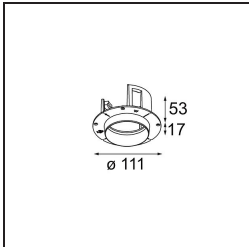

11624430 Concrete Ring 70 Standard Installation Housing