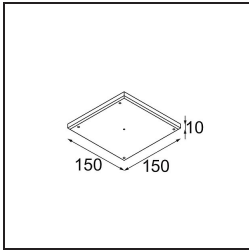

Date
Customer
Project
Type

*Thimble Recessed 74 1x IP55 LED 2700K Medium DE Champagne Brushed Anodised*

**Specifications**

Material	11620041
Light Source Type	LED
LED Type	BRIDGELUX V6 HD G7
LED technology	LED COB
CRI	Min. 90
Colour Temperature	2700K
Lifetime	L80B20 @50,000 Hours
Lamp Included	Yes
Number of Light Sources	1
CIE flux code	100 100 100 100 61
Binning (SDCM)	2
Light Direction	Down
Optic	Lens
Measured beam angle (°)	30.0
Input Voltage	Constant Current Driver Required
Electrical Class	III
IP Rating	55
Glow wire rating (°C)	960
Indoor/Outdoor	Indoor
Application	Ceiling
Mounting	Recessed
Cut-out size (mm)	ø70
Mounting depth (mm)	110.0
Adjustability	Not Applicable
Distance to Lighted Object (m)	0,1
Primary Colour & Primary Finish	Champagne, Brushed Anodised
Gross weight (g)	254.0
Drive current (mA)	350      500
Min. forward voltage (Vf)	14,8      15,2
Max. forward voltage (Vf)	18,0      18,6
Connected load (W)	5,7      8,5
Delivered lumens (lm)	440      593
Efficacy (lm/W)	77      70
Glare rating	0      0
Remark	• 4000K on request

**TM30 & CRI diagram**

**Light distribution & beam diagram**

Diagrams

**Installation Accessories**

**11624030** Installation Housing 140x250x100x210

**11624130** Installation Housing 140x400x100x210

**12292630** Gypsum Fibreboard 150x150