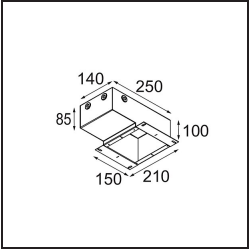

Livello abbagliamento	0	0
Remark	• 4000K su richiesta	

TM30 & CRI diagram

Light distribution & beam diagram

Accessori Installazione

11624030 Installation Housing 140x250x100x210

12292630 Gypsum Fibreboard 150x150