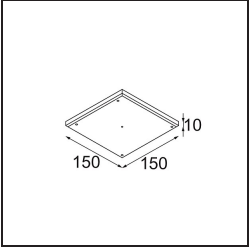

Livello abbagliamento	0	0
Remark	• 4000K su richiesta	

TM30 & CRI diagram

Light distribution & beam diagram

Accessori Installazione

11624030 Installation Housing 140x250x100x210

12292630 Gypsum Fibreboard 150x150