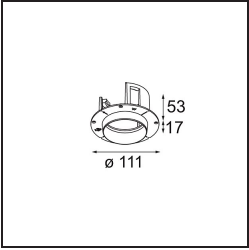

Livello abbagliamento	0	0
Remark	• 4000K su richiesta	

TM30 & CRI diagram

Light distribution & beam diagram

Accessori Installazione

11624030 Installation Housing 140x250x100x210

12292630 Gypsum Fibreboard 150x150