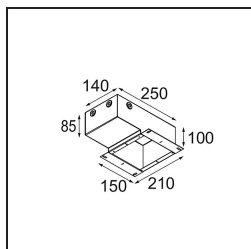

TM30 & CRI Diagrammen

Lichtspreiding & Stralingsdiagram

Diagrammen

Installatie Accessoires

11624030 Installation Housing 140x250x100x210

12292630 Gypsum Fibreboard 150x150

11624430 Concrete Ring 70 Standard Installation Housing