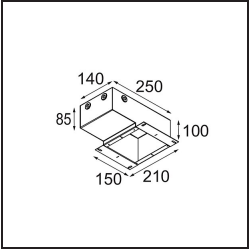

---

Livello abbagliamento	0	0
Remark	• 4000K su richiesta	

---

**TM30 & CRI diagram**

**Light distribution & beam diagram**

Diagrams

**Accessori Installazione**

**11624030** Installation Housing 140x250x100x210