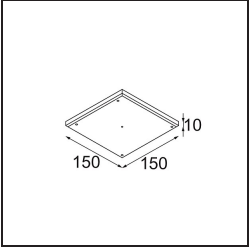

---

Livello abbagliamento	0	0
Remark	• 4000K su richiesta	

---

**TM30 & CRI diagram**

**Light distribution & beam diagram**

Diagrams

**Accessori Installazione**

**11624030** Installation Housing 140x250x100x210