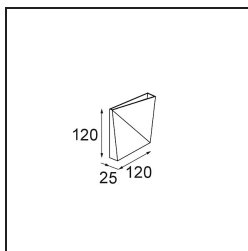

Date
Customer
Project
Type

*FFD\_Dent Wall Up/Down S 1x LED 3000K DE White Structure*

Dent is a wall luminaire with a playful personality. It's also art. Its design is enigmatic, looking one way, and then another. A diagonal fold in the middle creates a fun, dual effect on its surface. Play with Dent's different sizes and create patterns of light that are puzzling and functional.

**Specifications**

Material	11610109
Light Source Type	LED
LED Type	DENT - TCI LED 16x 3030
LED technology	LED PCB
CRI	Min. 90
Colour Temperature	3000K
Lifetime	L80B20 @50,000 Hours
Lamp Included	Yes
Number of Light Sources	1
CIE flux code	56 86 98 50 32
Binning (SDCM)	3
Light Direction	Up/Down
Input Voltage	Constant Current Driver Required
Luminaire power (W)	5.2
Electrical Class	III
IP Rating	20
Glow wire rating (°C)	960
Indoor/Outdoor	Indoor
Application	Wall
Mounting	Surface
Adjustability	Not Applicable
Distance to Lighted Object (m)	0,1
Primary Colour & Primary Finish	White, Structure
Gross weight (g)	382.0
Drive current (mA)	350
Min. forward voltage (Vf)	21,6
Max. forward voltage (Vf)	23,2
Connected load (W)	7,8
Luminous flux per lamp (lm)	413
Efficacy (lm/W)	52
Glare rating	19