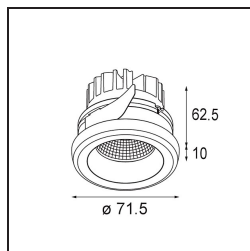

**Specifications**

Material	11551309
Light Source Type	LED
LED Type	BRIDGELUX V8G8
LED technology	LED COB
CRI	Min. 90
Colour Temperature	3000K
Lifetime	L80B20 @50,000 Hours
Lamp Included	Yes
Number of Light Sources	1
CIE flux code	100 100 100 100 78
Binning (SDCM)	2
Light Direction	Down
Optic	Reflector
Measured beam angle (°)	35.0
Input Voltage	Constant Current Driver Required
Electrical Class	III
IP Rating	55
Glow wire rating (°C)	960
Indoor/Outdoor	Indoor
Application	Ceiling, Wall
Mounting	Recessed
Cut-out size (mm)	ø65
Mounting depth (mm)	95.0
Adjustability	Not Applicable
Distance to Lighted Object (m)	0,1
Primary Colour & Primary Finish	White, Structure
Gross weight (g)	255.0
Drive current (mA)	350      500      700
Min. forward voltage (Vf)	13,2      13,7      14,2
Max. forward voltage (Vf)	15,0      15,4      16,0
Connected load (W)	5,0      7,2      10,6
Luminous flux per lamp (lm)	450      604      777
Efficacy (lm/W)	90      84      73
Glare rating	16      18      18

---

Remark

- 4000K on request
-

**TM30 & CRI diagram**

**Light distribution & beam diagram**