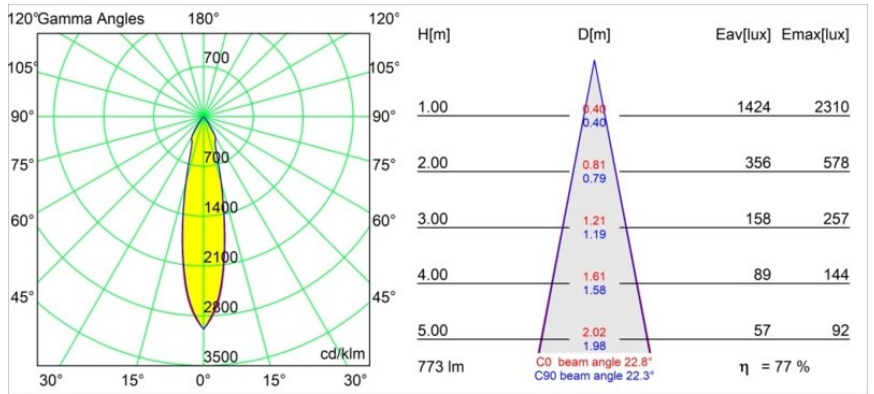

Specifications

Material	11551209
Light Source Type	LED
LED Type	BRIDGELUX V8G8
LED technology	LED COB
CRI	Min. 90
Colour Temperature	3000K
Lifetime	L80B20 @50,000 Hours
Lamp Included	Yes
Number of Light Sources	1
CIE flux code	99 100 100 100 78
Binning (SDCM)	2
Light Direction	Down
Optic	Reflector
Measured beam angle (°)	23.0
Input Voltage	Constant Current Driver Required
Electrical Class	III
IP Rating	55
Glow wire rating (°C)	960
Indoor/Outdoor	Indoor
Application	Ceiling, Wall
Mounting	Recessed
Cut-out size (mm)	ø65
Mounting depth (mm)	95.0
Adjustability	Not Applicable
Distance to Lighted Object (m)	0,1
Primary Colour & Primary Finish	White, Structure
Gross weight (g)	255.0
Drive current (mA)	350 500 700
Min. forward voltage (Vf)	13,2 13,7 14,2
Max. forward voltage (Vf)	15,0 15,4 16,0
Connected load (W)	5,0 7,2 10,6
Luminous flux per lamp (lm)	447 600 772
Efficacy (lm/W)	89 83 73
Glare rating	17 18 19

Remark

- 4000K on request
-

TM30 & CRI diagram

Light distribution & beam diagram

Diagrams