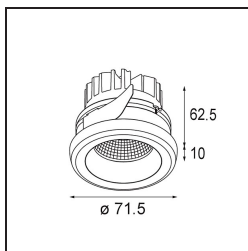

Specifications

Material	11551209
Light Source Type	LED
LED Type	BRIDGELUX V8G8
LED technology	LED COB
CRI	Min. 90
Colour Temperature	3000K
Lifetime	L80B20 @50,000 Hours
Lamp Included	Yes
Number of Light Sources	1
CIE flux code	99 100 100 100 78
Binning (SDCM)	2
Light Direction	Down
Optic	Reflector
Measured beam angle (°)	23.0
Input Voltage	Constant Current Driver Required
Electrical Class	III
IP Rating	55
Glow wire rating (°C)	960
Indoor/Outdoor	Indoor
Application	Ceiling, Wall
Mounting	Recessed
Cut-out size (mm)	ø65
Mounting depth (mm)	95.0
Adjustability	Not Applicable
Distance to Lighted Object (m)	0,1
Primary Colour & Primary Finish	White, Structure
Gross weight (g)	255.0
Drive current (mA)	350 500 700
Min. forward voltage (Vf)	13,2 13,7 14,2
Max. forward voltage (Vf)	15,0 15,4 16,0
Connected load (W)	5,0 7,2 10,6
Luminous flux per lamp (lm)	447 600 772
Efficacy (lm/W)	89 83 73
Glare rating	17 18 19

Remark

- 4000K on request
-

TM30 & CRI diagram

Light distribution & beam diagram

Diagrams