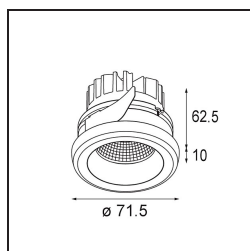

**Specifications**

Material	11551109
Light Source Type	LED
LED Type	BRIDGELUX V8G8
LED technology	LED COB
CRI	Min. 90
Colour Temperature	2700K
Lifetime	L80B10 @50,000 Hours
Lamp Included	Yes
Number of Light Sources	1
CIE flux code	100 100 100 100 78
Binning (SDCM)	2
Light Direction	Down
Optic	Reflector
Measured beam angle (°)	35.1
Input Voltage	Constant Current Driver Required
Electrical Class	III
IP Rating	55
Glow wire rating (°C)	960
Indoor/Outdoor	Indoor
Application	Ceiling, Wall
Mounting	Recessed
Cut-out size (mm)	ø65
Mounting depth (mm)	95.0
Adjustability	Not Applicable
Distance to Lighted Object (m)	0,1
Primary Colour & Primary Finish	White, Structure
Gross weight (g)	255.0
Drive current (mA)	350      500      700
Min. forward voltage (Vf)	13,2      13,7      14,2
Max. forward voltage (Vf)	15,0      15,4      16,0
Connected load (W)	5,0      7,2      10,6
Luminous flux per lamp (lm)	433      582      747
Efficacy (lm/W)	87      81      70
Glare rating	16      17      18

---

Remark

- 4000K on request
-

**TM30 & CRI diagram**

**Light distribution & beam diagram**