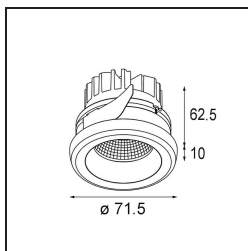

Specifications

Material	11551132
Light Source Type	LED
LED Type	BRIDGELUX V8G8
LED technology	LED COB
CRI	Min. 90
Colour Temperature	2700K
Lifetime	L80B10 @50,000 Hours
Lamp Included	Yes
Number of Light Sources	1
CIE flux code	100 100 100 100 78
Binning (SDCM)	2
Light Direction	Down
Optic	Reflector
Measured beam angle (°)	35.1
Input Voltage	Constant Current Driver Required
Electrical Class	III
IP Rating	55
Glow wire rating (°C)	960
Indoor/Outdoor	Indoor
Application	Ceiling, Wall
Mounting	Recessed
Cut-out size (mm)	ø65
Mounting depth (mm)	95.0
Adjustability	Not Applicable
Distance to Lighted Object (m)	0,1
Primary Colour & Primary Finish	Black, Structure
Gross weight (g)	255.0
Drive current (mA)	350 500 700
Min. forward voltage (Vf)	13,2 13,7 14,2
Max. forward voltage (Vf)	15,0 15,4 16,0
Connected load (W)	5,0 7,2 10,6
Delivered lumens (lm)	433 582 747
Efficacy (lm/W)	87 81 70
Glare rating	16 17 18
Remark	• 4000K on request

TM30 & CRI diagram

Light distribution & beam diagram