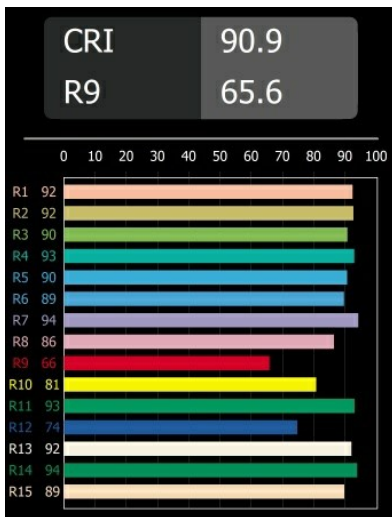

Date
Customer
Project
Type

Medard Recessed 70 lx IP55 LED 2700K Flood DE Black Structure

The quirky long legs of the praying mantis inspired the Dutch Basten Leijh Design Studio for the creation of Medard, its initial design being a stylish table lamp. Now a large, versatile family of accent lights, and a lot of flexibility, Medard opens into a multitude of elegant applications.

Specifications

Material	11551132
Light Source Type	LED
LED Type	BRIDGELUX V8G8
LED technology	LED COB
CRI	Min. 90
Colour Temperature	2700K
Lifetime	L80B10 @50,000 Hours
Lamp Included	Yes
Number of Light Sources	1
CIE flux code	100 100 100 100 78
Binning (SDCM)	2
Light Direction	Down
Optic	Reflector
Measured beam angle (°)	35.1
Input Voltage	Constant Current Driver Required
Electrical Class	III
IP Rating	55
Glow wire rating (°C)	960
Indoor/Outdoor	Indoor
Application	Ceiling, Wall
Mounting	Recessed
Cut-out size (mm)	ø65
Mounting depth (mm)	95.0
Adjustability	Not Applicable
Distance to Lighted Object (m)	0,1
Primary Colour & Primary Finish	Black, Structure
Gross weight (g)	255.0
Drive current (mA)	350 500 700
Min. forward voltage (Vf)	13,2 13,7 14,2
Max. forward voltage (Vf)	15,0 15,4 16,0
Connected load (W)	5,0 7,2 10,6
Delivered lumens (lm)	433 582 747
Efficacy (lm/W)	87 81 70
Glare rating	16 17 18
Remark	• 4000K on request

TM30 & CRI diagram

Light distribution & beam diagram