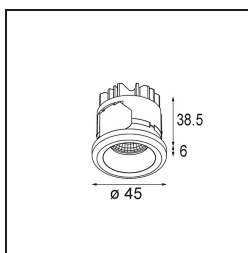

Specifications

Material	11550532
Light Source Type	LED
LED Type	BRIDGELUX WARMDIM 6W
LED technology	LED COB
CRI	Min. 95
Colour Temperature	1800-3000K (Warm Dim)
Lifetime	L80B10 @50,000 Hours
Lamp Included	Yes
Number of Light Sources	1
CIE flux code	99 100 100 100 68
Binning (SDCM)	3
Light Direction	Down
Optic	Reflector
Measured beam angle (°)	41.7
Input Voltage	Constant Current Driver Required
Electrical Class	III
IP Rating	55
Glow wire rating (°C)	960
Indoor/Outdoor	Indoor
Application	Ceiling, Wall
Mounting	Recessed
Cut-out size (mm)	ø40
Mounting depth (mm)	65.0
Adjustability	Not Applicable
Distance to Lighted Object (m)	0,1
Primary Colour & Primary Finish	Black, Structure
Gross weight (g)	106.0
Drive current (mA)	350
Min. forward voltage (Vf)	15,5
Max. forward voltage (Vf)	18,5
Connected load (W)	6,0
Luminous flux per lamp (lm)	342
Efficacy (lm/W)	57
Glare rating	18