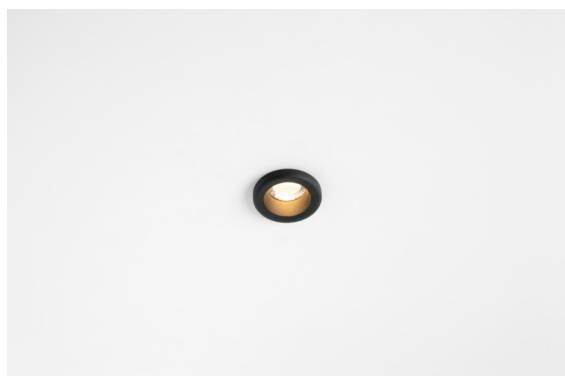

Date
Customer
Project
Type

Medard Recessed 42 lx IP55 LED 1800-3000K WD Flood DE Black Structure

The quirky long legs of the praying mantis inspired the Dutch Basten Leijh Design Studio for the creation of Medard, its initial design being a stylish table lamp. Now a large, versatile family of accent lights, and a lot of flexibility, Medard opens into a multitude of elegant applications.

Specifications

Material	11550532
Light Source Type	LED
LED Type	BRIDGELUX WARMDIM 6W
LED technology	LED COB
CRI	Min. 95
Colour Temperature	1800-3000K (Warm Dim)
Lifetime	L80B10 @50,000 Hours
Lamp Included	Yes
Number of Light Sources	1
CIE flux code	99 100 100 100 68
Binning (SDCM)	3
Light Direction	Down
Optic	Reflector
Measured beam angle (°)	41.7
Input Voltage	Constant Current Driver Required
Electrical Class	III
IP Rating	55
Glow wire rating (°C)	960
Indoor/Outdoor	Indoor
Application	Ceiling, Wall
Mounting	Recessed
Cut-out size (mm)	ø40
Mounting depth (mm)	65.0
Adjustability	Not Applicable
Distance to Lighted Object (m)	0,1
Primary Colour & Primary Finish	Black, Structure
Gross weight (g)	106.0
Drive current (mA)	350
Min. forward voltage (Vf)	15,5
Max. forward voltage (Vf)	18,5
Connected load (W)	6,0
Luminous flux per lamp (lm)	342
Efficacy (lm/W)	57
Glare rating	18

Remark

- 4000K on request
-

TM30 & CRI diagram

Light distribution & beam diagram

Diagrams

Installation Accessories

10889530 Installation Housing 123x100x80

12293130 Plaster Kit 100x120-40 1x